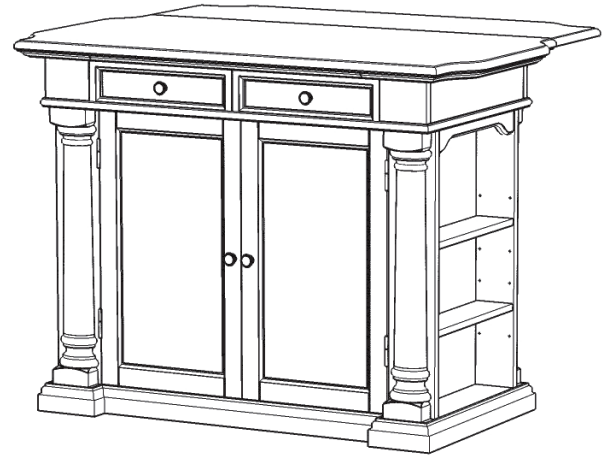

homestyles®

20 05104 0943

Kitchen Island

IMPORTANT

Carefully remove all the parts from the carton and place them individually on a soft cloth to prevent scratches or other damage.

Carefully and strictly follow these assembly instructions to ensure a completed product as designed.

Do not use power tools above 8 volts to assemble.

Part List

C.
Side Panel
1 pc.

D.
Side Panel
1 pc.

K.
Door
1 pc.

L.
Door
1 pc.

For assembly see instructions in carton 20 05104 0942.

Home Styles Customer Service: www.homestyles-furniture.com,
servicedesk@homestyles-furniture.com, 888-680-7460, 877-831-0319