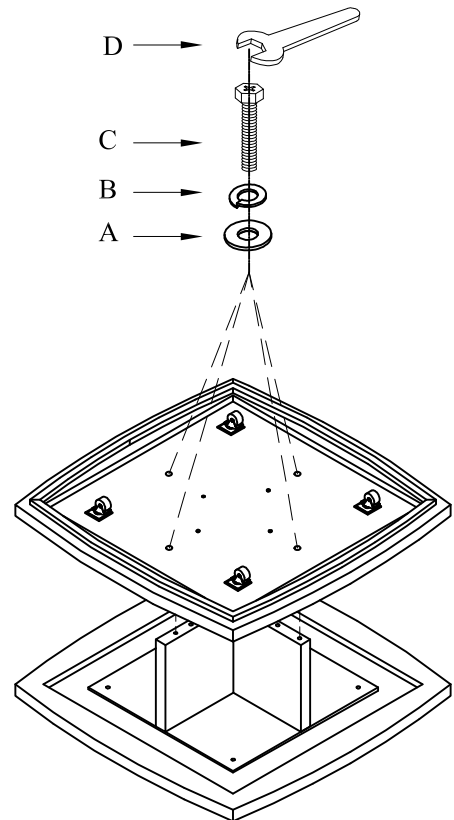

Item: 6150-80210-99 Shou Sugi Ban Square Cocktail Table

Thank you for purchasing this quality product. Be sure to unpack carefully looking for small parts which may have come loose during shipment.

Read all instruction and study the drawing carefully before starting the assembly process:

HARDWARE PACK

NO	DRAWING	DESCRIPTION	SIZE	Q'TY
A		Flat Washer	Φ 5/16"*19*2	12pcs
B		Lock Washer	Φ 5/16"*12*3	12pcs
C		Hexagonal Bolt	5/16"*1-1/2"	12pcs
D		Hex Wrench	12MM	1pc

Step 1

Step 2