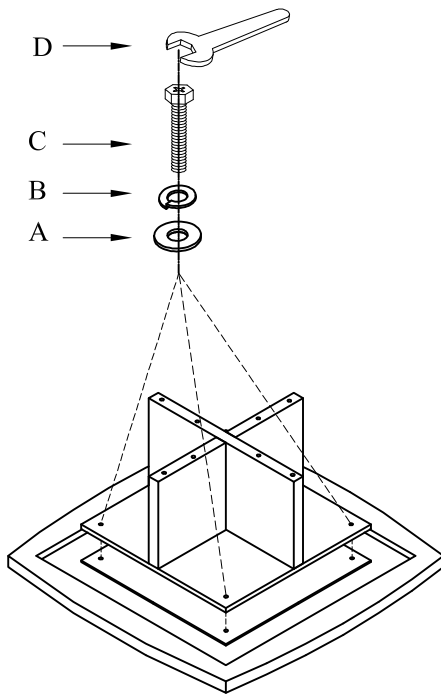

Item: 6150-80210-99 Shou Sugi Ban Square Cocktail Table

Thank you for purchasing this quality product. Be sure to unpack carefully looking for small parts which may have come loose during shipment.

Read all instruction and study the drawing carefully before starting the assembly process:

HARDWARE PACK

NO	DRAWING	DESCRIPTION	SIZE	Q'TY
A		Flat Washer	Φ 5/16"*19*2	12pcs
B		Lock Washer	Φ 5/16"*12*3	12pcs
C		Hexagonal Bolt	5/16"*1-1/2"	12pcs
D		Hex Wrench	12MM	1pc

Step 1

Step 2