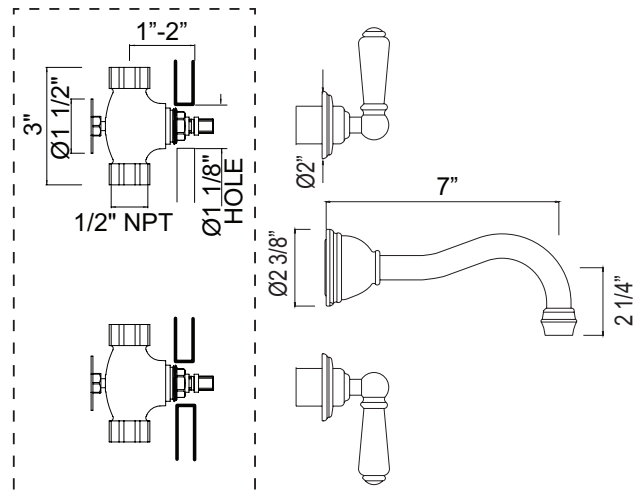

WARRANTY

- Limited Lifetime
- (*)5-Year Limited Warranty
- (**) No Warranty

Consult your local ROHL showroom for additional information and specifications. For complete warranty details and a list of showrooms, go to www.rohlhome.com.