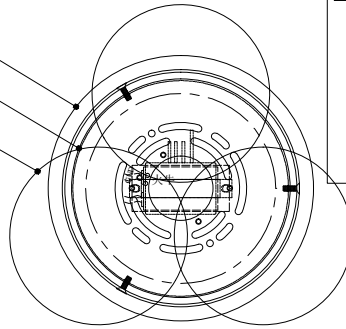

7.5"DIA\*2.5"H. CANOPY  
 6.25"DIA\*0.5"H. MOUNTING PLATE COVER  
 5.0"DIA\*5.0"H. SHADE

TOP VIEW

CANOPY DETAIL

FRONT VIEW