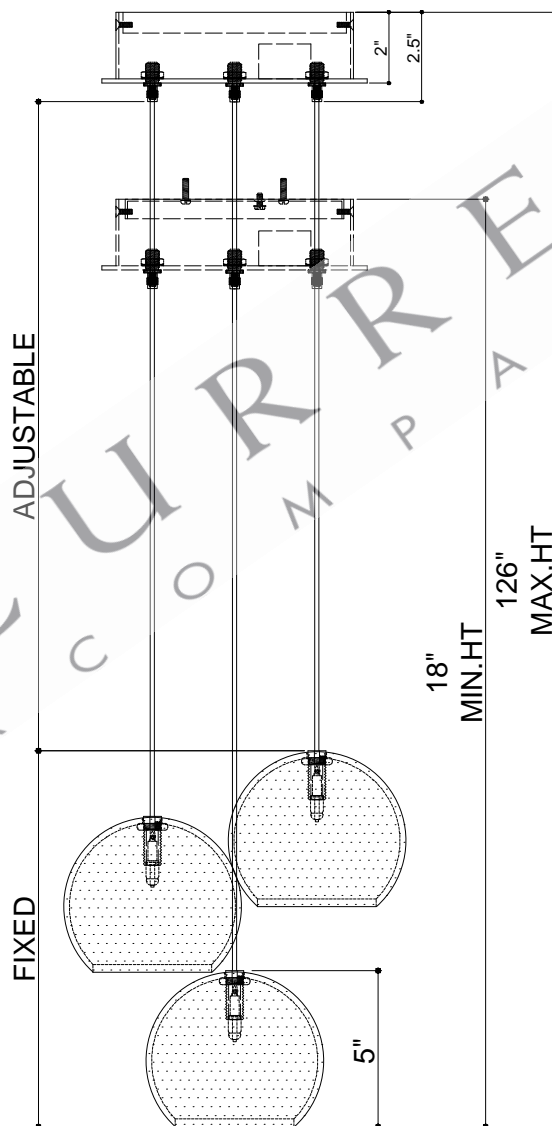

7.5"DIA\*2.5"H. CANOPY  
 6.25"DIA\*0.5"H. MOUNTING PLATE COVER  
 5.0"DIA\*5.0"H. SHADE

TOP VIEW

CANOPY DETAIL

FRONT VIEW