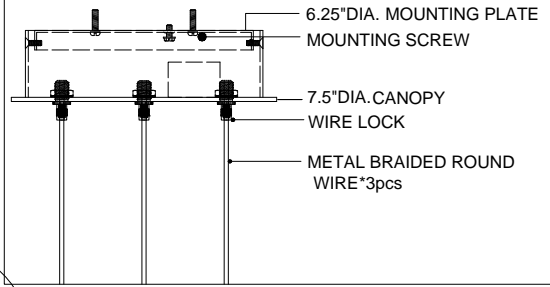

7.5"DIA\*2.5"H. CANOPY  
 6.25"DIA\*0.5"H. MOUNTING PLATE COVER  
 5.0"DIA\*5.0"H. SHADE

TOP VIEW

CANOPY DETAIL

FRONT VIEW