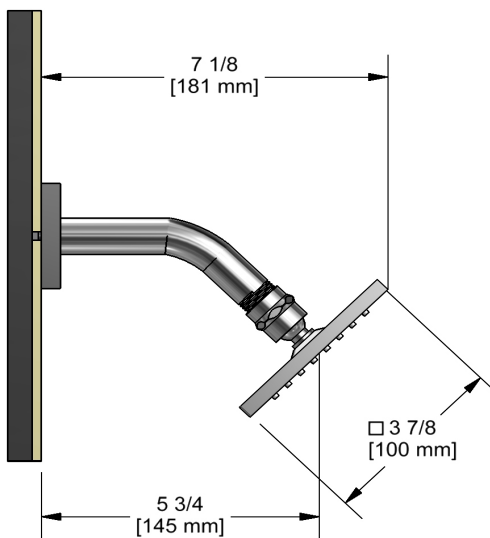

For warranty or additional information, contact:

US Customers

U.S.A.
houseofrohl.com/support
1-800-777-9762

QUEBEC / MARITIMES / WESTERN CANADA
QUÉBEC / MARITIMES / OUEST CANADIEN
QUEBEC / MARITIMOS / CANADA OCCIDENTAL
houseofrohl.ca/support
1-866-473-8442

Canadian Customers

ONTARIO
houseofrohl.ca/support
1-800-287-5354