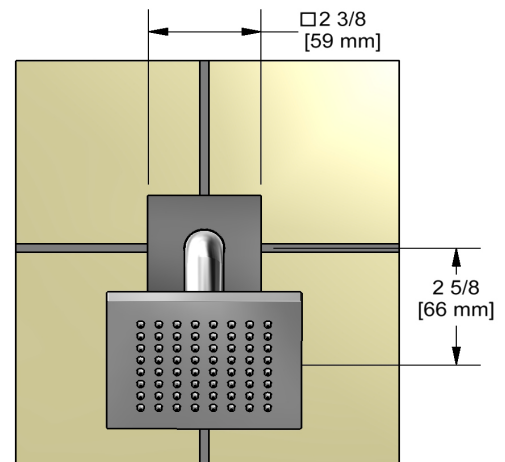

For warranty or additional information, contact:

US Customers

U.S.A.
houseofrohl.com/support
1-800-777-9762

QUEBEC / MARITIMES / WESTERN CANADA
QUÉBEC / MARITIMES / OUEST CANADIEN
QUEBEC / MARITIMOS / CANADA OCCIDENTAL
houseofrohl.ca/support
1-866-473-8442

Canadian Customers

ONTARIO
houseofrohl.ca/support
1-800-287-5354