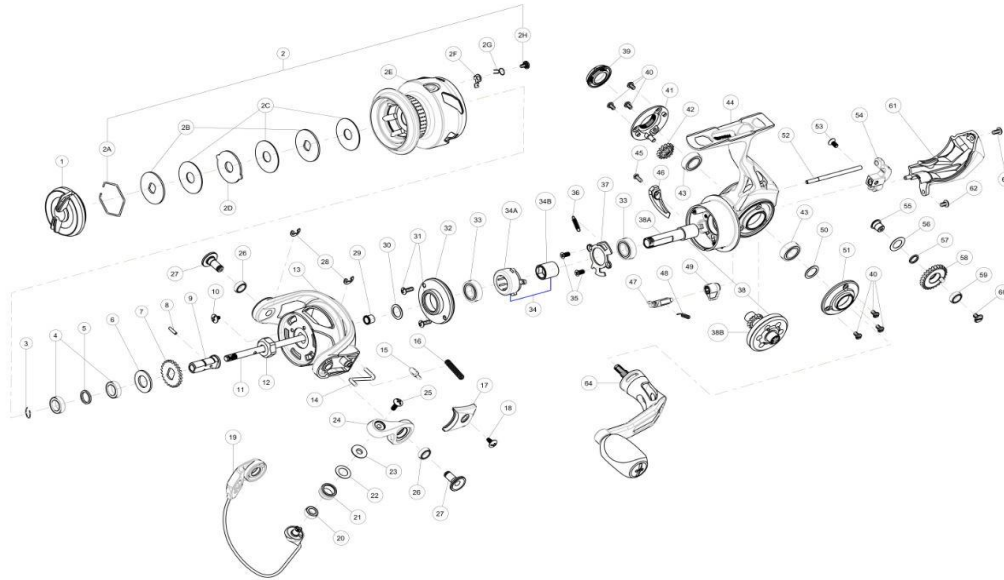

# QUANTUM®

**Quantum Smoke VP25XPT Spinning Reel Part List**

Key #	Description	Qty	Part No.	Key #	Description	Qty	Part No.
1	Drag Knob Assembly	1	QAE432-02	31	Bearing Holder Screw	2	QAE061-02
2	Spool Kit Include	1	QAE421-03	32	Ball Bearing Holder	1	QAE122-03
	2A - Retaining Ring	1	RQ038-01	33	Ball Bearing	2	ZG028-05
	2B - Drag Washer "D"	2	UAA080-01	34	One Way Clutch Kit		-
	2C - Drag Washer "B"	3	UAA033-01		34A - One Way Clutch Assembly	1	QAE363-01
	2D - Drag Washer "A"	1	UAA081-01		34B - Clutch Sleeve	1	QAE139-01
	2E - Spool Assembly	1	QAE321-03	35	Screw	2	QAE123-01
	2F - Clicker	1	QAE103-01	36	Coil Spring	1	QAE216-01
	2G - Spring	1	QAE068-03	37	Ball Bearing Retainer	1	QAE040-01
	2H - Screw	1	QAE125-01	38	Gear Kit		-
3	Retainer Ring	1	UAA038-01		38A - Pinion	1	RAE011-01
4	Ball Bearing	2	QAE058-01		38B - Drive Gear	1	RAE012-01
5	Washer	1	QAE076-01	39	Dust Cap	1	QAE054-02
6	Spool Adjust Washer	1	QAE030-01	40	Screw	6	QAE107-02
7	Click Gear	1	UAA037-01	41	Body Cosmetic Cap - L	1	QAE3142-02
8	Pin	1	UAA134-01	42	Slower Gear	1	QAE055-01
9	Spool Metal	1	QAE213-01	43	Ball Bearing	2	CH028-07
10	Screw	1	RQ094-01	44	Body Assembly	1	QAE301-03
11	Main Shaft	1	QAE015-01	45	Trip Bumper Screw	1	LF057-01
12	Rotor Nut	1	QAE006-01	46	Trip Bumper	1	QAE119-01
13	Rotor	1	QAE009-02	47	A/R Cam	1	QAE090-01
14	Kick Lever	1	QAE019-01	48	Coil Spring	1	QAE049-01
15	Cam	2	QAE031-01	49	A/R Switch	1	QAE059-01
16	Coil Spring	1	QAE022-01	50	Drive Gear Adjust Washer	1	PG105-03
17	Rotor Cover	1	QAE087-02	51	Body Cosmetic Cap - R	1	QAE161-02
18	Rotor Cover Screw	1	GU077-03	52	Stablized Bar	1	QAE211-01
19	Bail Assembly	1	QAE347-02	53	Screw	1	RQ100-01
20	Ball Bearing	1	DT202-05	54	O/S Slider	1	QAE025-01
21	Line Roller	1	PQ004-03	55	Pin	1	QAE149-01
22	Line Roller Washer	1	PQ102-51	56	Washer	1	QAE026-01
23	Line Roller Collar	1	PQ102-01	57	Washer	1	QAE158-01
24	Arm Lever	1	QAE007-02	58	O/S Gear Assembly	1	QAE353-01
25	Line Roller Screw	1	AQ108-02	59	O/S Gear Ball Bearing	1	CT157-07
26	Ball Bearing	2	CT157-07	60	O/S Gear Screw	1	QAE111-01
27	Pin	2	QAE041-03	61	Rear Cap	1	QAE250-02
28	E-Clip	2	GH034-01	62	Screw	1	QAE050-02