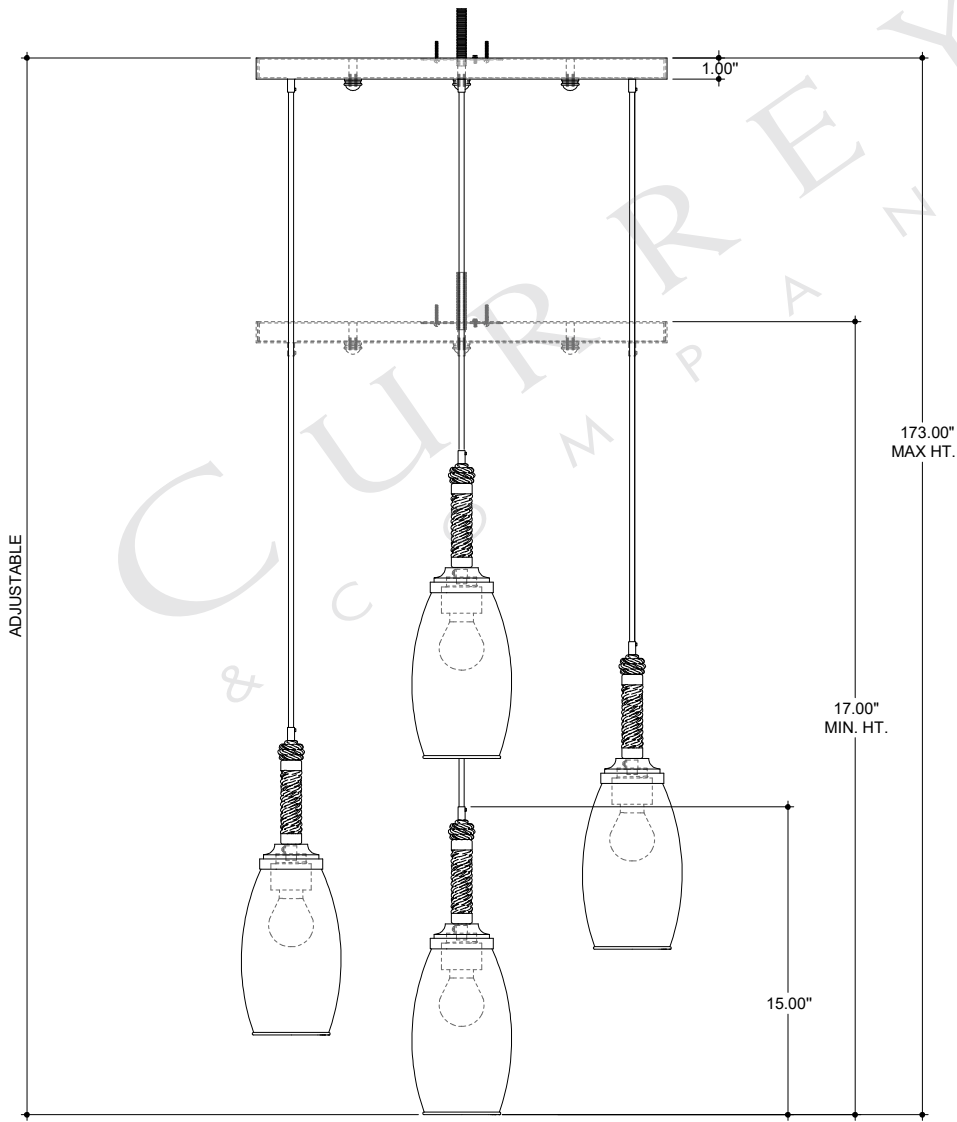

19.50" DIA. CANOPY

21" DIA.

TOP VIEW

CANOPY DETAIL

FRONT VIEW

9000-0652

ALL WORK © 2020 CURREY & COMPANY