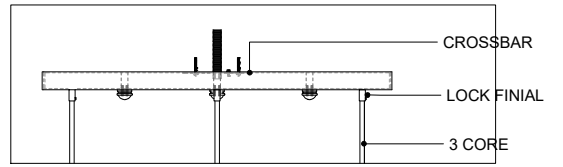

19.50" DIA. CANOPY

21" DIA.

TOP VIEW

CANOPY DETAIL

FRONT VIEW

9000-0652

ALL WORK © 2020 CURREY & COMPANY