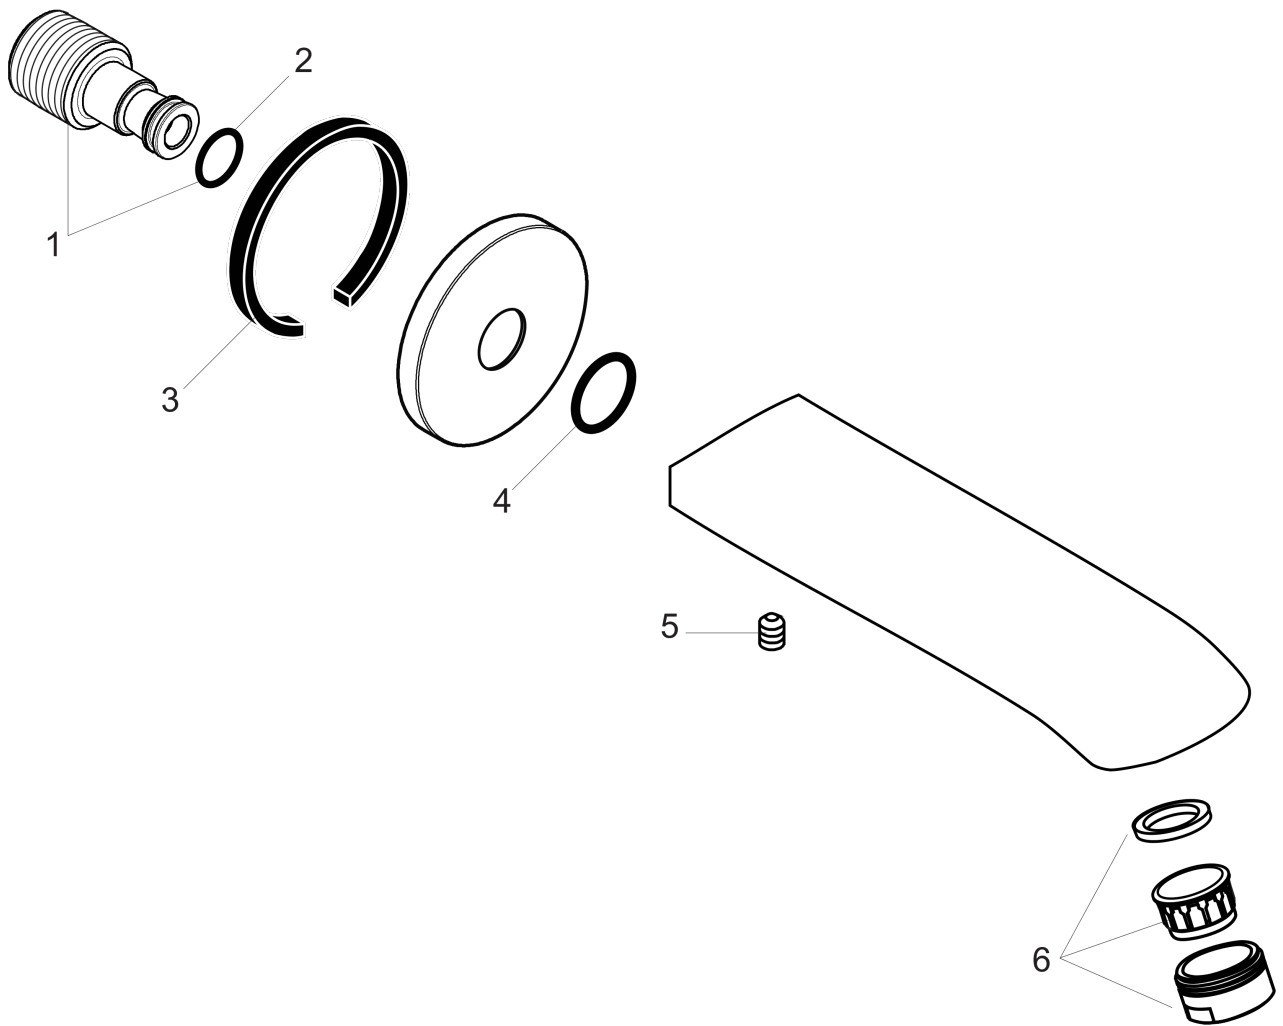

Metris

Tub Spout

Finishes : **chrome** Part no. : **31494001**

Description

Features

- Solid brass
- Includes: 1/2" female and 3/4" male adaptor

Item details

List Price \$ 174.00

Compliance

Product image

Scale drawing

Metris

Tub Spout

Finishes : **chrome** Part no. : **31494001**

Exploded drawing

Year of production: >07/11

Metris

Tub Spout

Finishes : **chrome** Part no. : **31494001**

Spare parts list

Year of production: >07/11

| Pos. | Description | Part no. | Price | PU |
|------|--------------------------|----------|-------|----|
| 1 | connecting thread | 95658001 | - | 1 |
| 2 | O-ring 16x2,5 | 98134000 | - | 1 |
| 3 | seal | 97530000 | - | 1 |
| 4 | O-ring 20x1,5 | 98197000 | - | 1 |
| 5 | hollow set screw M6x6 | 97660000 | - | 1 |
| 6 | aerator M24x1 (30 l/min) | 96512000 | - | 1 |