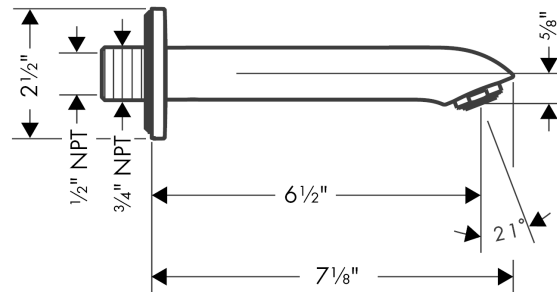

Metris

Tub Spout

Finishes : **chrome** Part no. : **31494001**

Description

Features

- Solid brass
- Includes: 1/2" female and 3/4" male adaptor

Item details

List Price \$ 174.00

Compliance

Product image

Scale drawing

Metris

Tub Spout

Finishes : **chrome** Part no. : **31494001**

Exploded drawing

Year of production: >07/11

Metris

Tub Spout

Finishes : **chrome** Part no. : **31494001**

Spare parts list

Year of production: >07/11

| Pos. | Description | Part no. | Price | PU |
|------|--------------------------|----------|-------|----|
| 1 | connecting thread | 95658001 | - | 1 |
| 2 | O-ring 16x2,5 | 98134000 | - | 1 |
| 3 | seal | 97530000 | - | 1 |
| 4 | O-ring 20x1,5 | 98197000 | - | 1 |
| 5 | hollow set screw M6x6 | 97660000 | - | 1 |
| 6 | aerator M24x1 (30 l/min) | 96512000 | - | 1 |