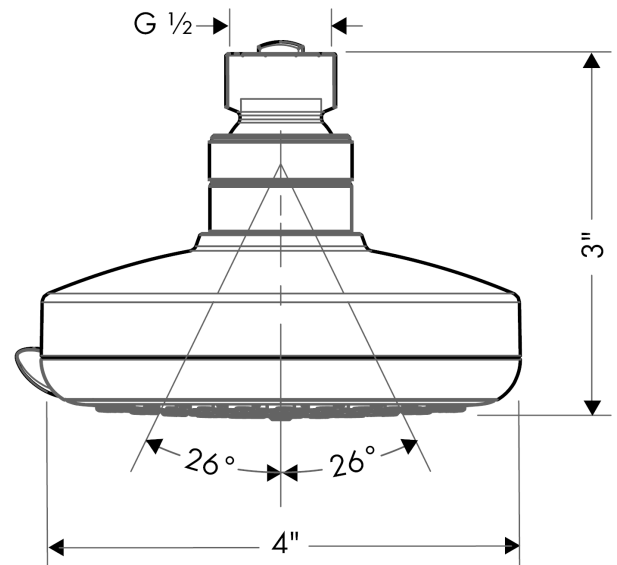

Croma 100
Showerhead E 3-Jet, 2.5 GPM
 Finishes : **chrome** Part no. : **04071000**

Description

Features

- 75 no-clog spray channels
- Spray modes: Full, Pulsating Massage, Intense Turbo
- Flow: 2.5 GPM (9.5 L/Min)

Item details

List Price \$ 99.00

Technology

Compliance

Product image

Scale drawing

Croma 100
Showerhead E 3-Jet, 2.5 GPM
Finishes : **chrome** Part no. : **04071000**

Exploded drawing

Year of production: >06/11

Croma 100
Showerhead E 3-Jet, 2.5 GPM
 Finishes : **chrome** Part no. : **04071000**

Spare parts list

Year of production: >06/11

| Pos. | Description | Part no. | Price | PU |
|-------------|--------------------|-----------------|--------------|-----------|
| 1 | filter packing | 88649000 | - | 1 |