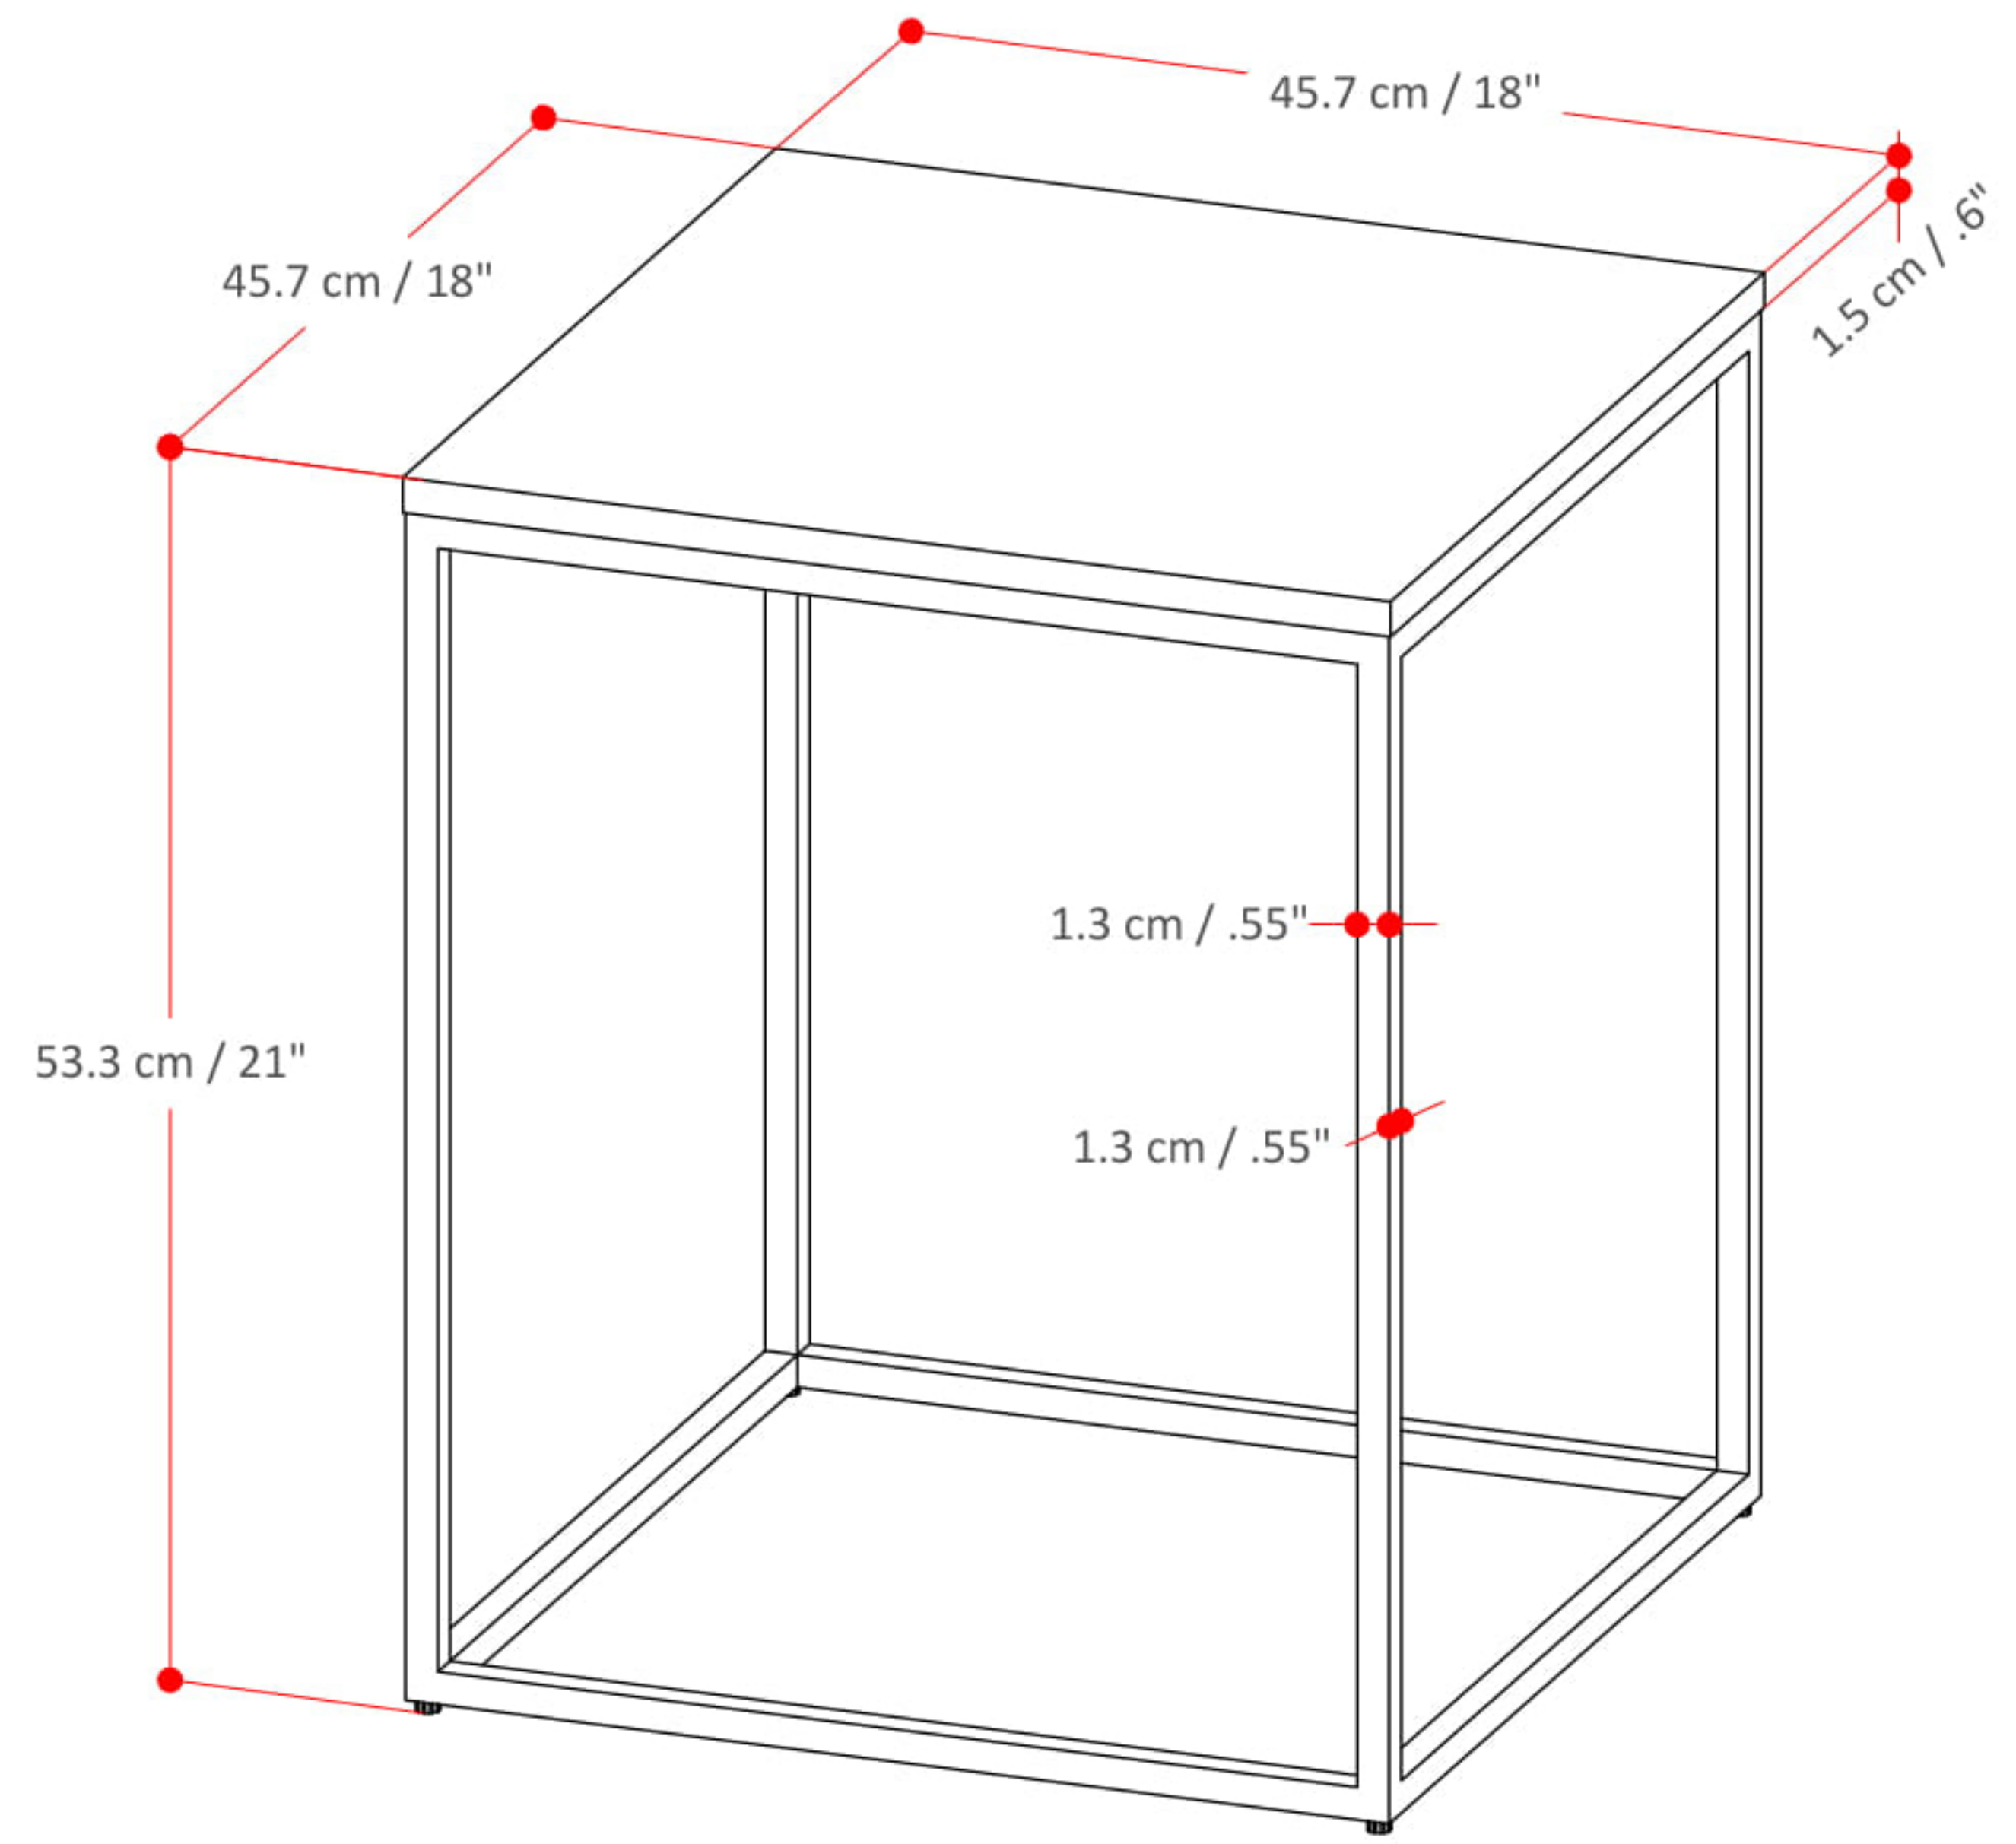

# KLINER ACCENT TABLE

Net Weight- 29.8 ( lb )