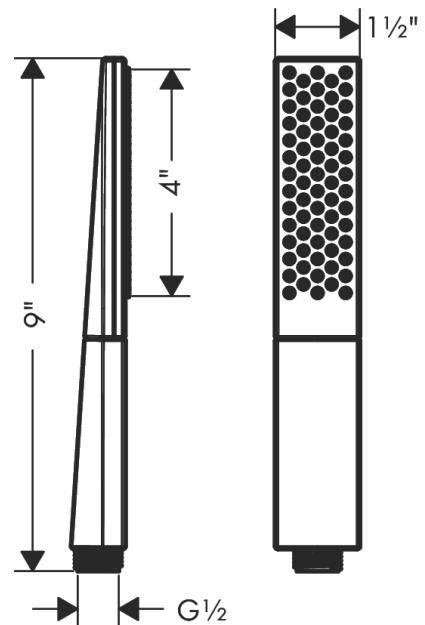

Rainfinity

Baton Handshower 100 1-Jet, 2.5 GPM

Finishes : **chrome** Part no. : **26866001**

Description

Features

- Spray modes: PowderRain
- Flow: 2.5 GPM (9.5 L/Min)
- Spray face surface: graphite
- MASS/Massachusetts
- DOE/FTC
- TECQ/Texas Registered

Technology

Compliance

Product image

Scale drawing

Rainfinity
Baton Handshower 100 1-Jet, 2.5 GPM
Finishes : chrome Part no. : 26866001

Exploded drawing

Year of production: >04/20

Rainfinity
Baton Handshower 100 1-Jet, 2.5 GPM
 Finishes : **chrome** Part no. : **26866001**

Spare parts list

Year of production: >04/20

Pos.	Description	Part no.	PC	PU
1	filter	92672000	0	1
2	seal	98058000	0	1