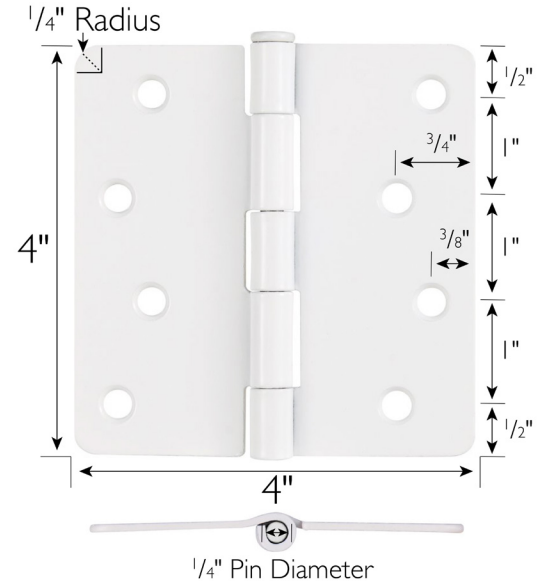

8-Hole 4" x 4", 1/4" Radius Door Hinge 6-Pack
Painted White

SPECIFICATIONS

MATERIAL CONSTRUCTION:	Steel
MOUNTING HARDWARE INCLUDED:	#9 x 3 2/5" screws x 8
TOOLS NEEDED FOR INSTALLATION:	Screwdriver
ASSEMBLED DIMENSIONS:	4" H x 4" L x 0.125" W
ASSEMBLED WEIGHT:	3.24 lbs
CORNER RADIUS:	1/4"
HINGE TYPE:	Butt Hinge