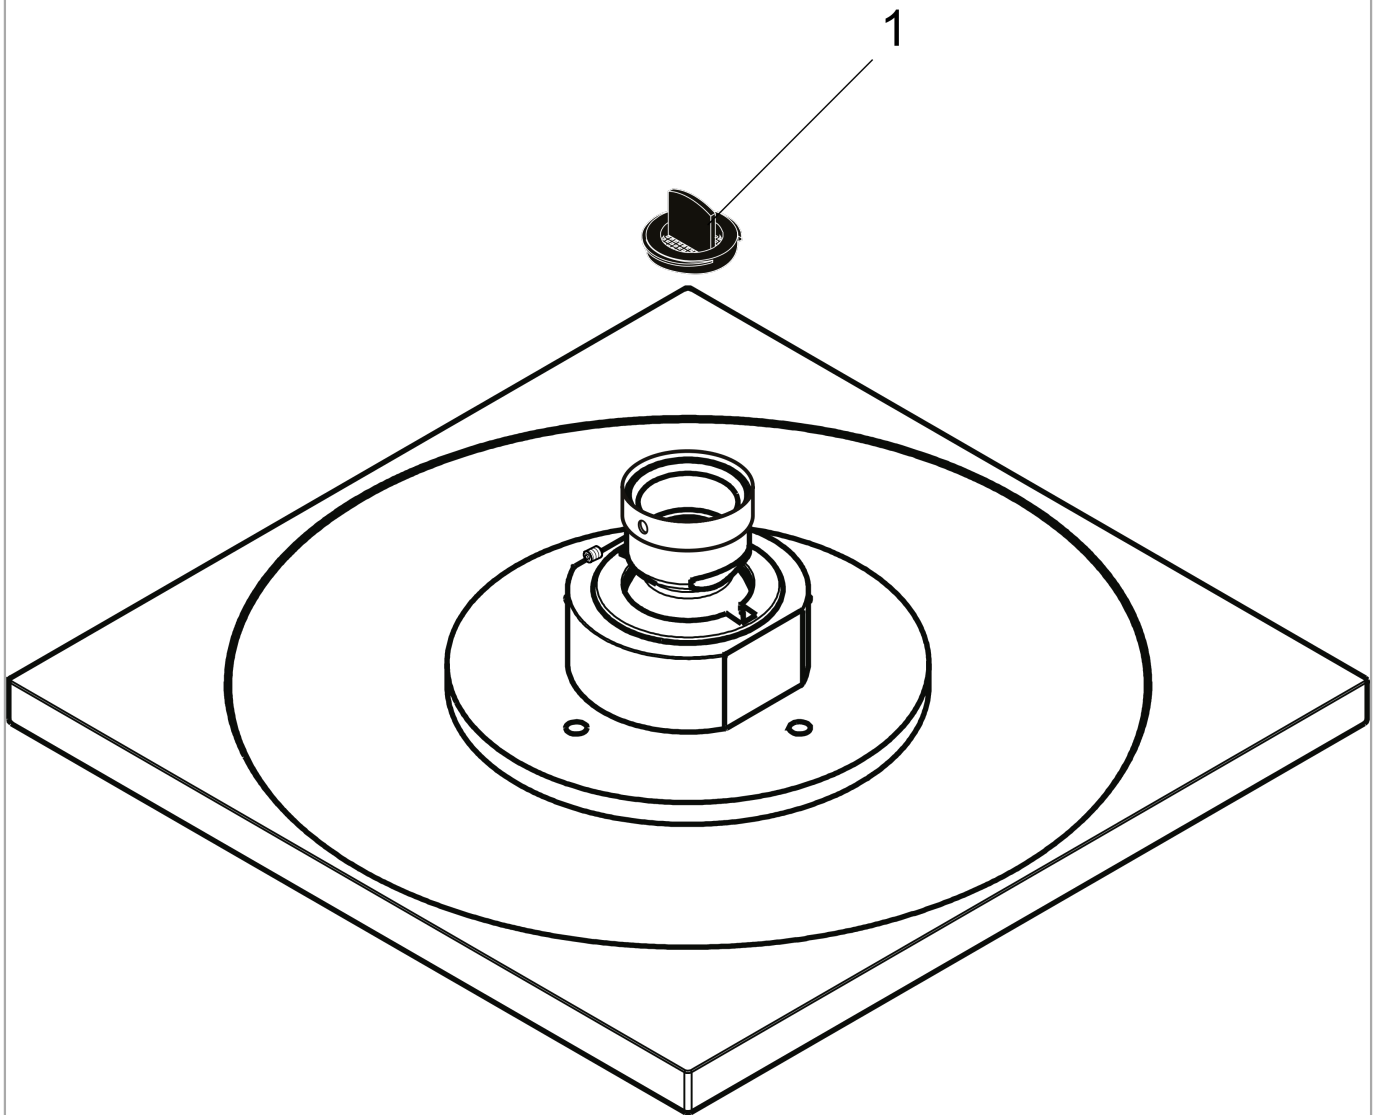

Showerhead 180 Square 1-Jet, 2.5 GPM
 Finishes : **chrome** Part no. : **27404001**

Description

Features

- 107 no-clog spray channels
- Spray modes: Full
- Flow: 2.5 GPM (9.5 L/Min)
- Fully-finished matching spray face

Item details

List Price \$ 731.00

Technology

Compliance

Product image

Scale drawing

Showerhead 180 Square 1-Jet, 2.5 GPM
Finishes : chrome Part no. : 27404001

Exploded drawing

Year of production: >11/06

Showerhead 180 Square 1-Jet, 2.5 GPM
 Finishes : **chrome** Part no. : **27404001**

Spare parts list

Year of production: >11/06

Pos.	Description	Part no.	Price	PU
1	filter packing	88649000	-	1