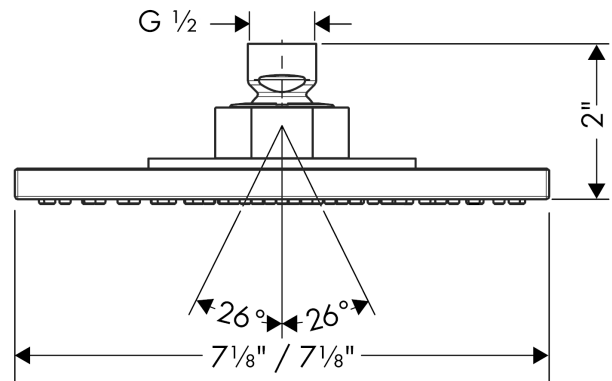

Showerhead 180 Square 1-Jet, 2.5 GPM
 Finishes : **chrome** Part no. : **27404001**

Description

Features

- 107 no-clog spray channels
- Spray modes: Full
- Flow: 2.5 GPM (9.5 L/Min)
- Fully-finished matching spray face

Item details

List Price \$ 731.00

Technology

Compliance

Product image

Scale drawing

Showerhead 180 Square 1-Jet, 2.5 GPM
Finishes : chrome Part no. : 27404001

Exploded drawing

Year of production: >11/06

Showerhead 180 Square 1-Jet, 2.5 GPM
 Finishes : **chrome** Part no. : **27404001**

Spare parts list

Year of production: >11/06

Pos.	Description	Part no.	Price	PU
1	filter packing	88649000	-	1