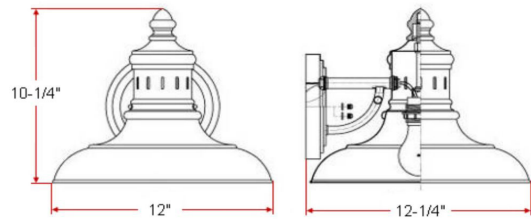

Monterey I-Light Wall Light
Oil Rubbed Bronze

SPECIFICATIONS

MOUNTING:	Wall Mount	LED BRIGHTNESS (LUMENS):	N/A
SLOPED CEILING ADAPTABLE:	No	LED COLOR CORRELATED TEMPERATURE (CCT):	N/A
LAMP TYPE 1:	1 lamp 60W Incandescent A19 Medium base bulb	LED COLOR RENDERING INDEX (CRI):	N/A
BULB INCLUDED:	No	LED EFFICACY:	N/A
WATTS PER BULB:	60W	LED AVERAGE RATED LIFE:	N/A
TOTAL WATTAGE:	60W	ENERGY EFFICIENT:	No
DIMMABLE:	Yes	LIGHTING AMPS:	0.5
MATERIAL CONSTRUCTION:	Steel	VOLTAGE:	120V
ASSEMBLED DIMENSIONS:	12" L x 10.25" H x 12.25" D		
WEIGHT:	3.50 lbs.		
BACKPLATE DIMENSIONS:	N/A		
CANOPY CEILING DIMENSIONS:	N/A		
GLASS/SHADE DIMENSIONS:	4.25"H x 12" D		
GLASS/SHADE MATERIAL:	Metal		
GLASS/SHADE TYPE:	N/A		
GLASS/SHADE COLOR:	Brushed Bronze		