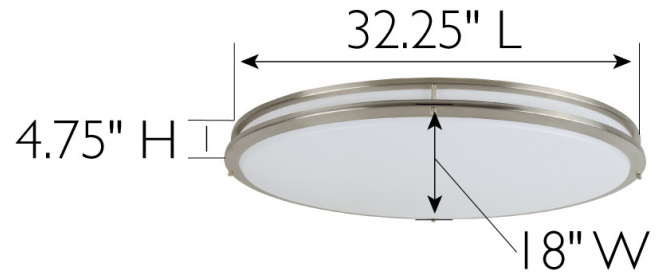

Owens 32" LED Oval Ceiling Light
Brushed Nickel

SPECIFICATIONS

MOUNTING:	Flush Mount	LED BRIGHTNESS (LUMENS):	2952
SLOPED CEILING ADAPTABLE:	No	LED COLOR CORRELATED TEMPERATURE (CCT):	3000K
LAMP TYPE 1:	42W LED	LED COLOR RENDERING INDEX (CRI):	90
BULB INCLUDED:	Yes	LED EFFICACY:	70.47
WATTS PER BULB:	N/A	LED AVERAGE RATED LIFE:	40000 hours
TOTAL WATTAGE:	42W	ENERGY EFFICIENT:	Yes
DIMMABLE:	Yes	LIGHTING AMPS:	N/A
MATERIAL CONSTRUCTION:	Steel	VOLTAGE:	120V
ASSEMBLED DIMENSIONS:	4.75" H x 18" L x 32.25" D		
WEIGHT:	8.49 lbs.		
BACKPLATE DIMENSIONS:	N/A		
CANOPY/PLATE DIMENSIONS:	N/A		
GLASS/SHADE DIMENSIONS:	N/A		
GLASS/SHADE MATERIAL:	Acrylic		
GLASS/SHADE TYPE:	N/A		
GLASS/SHADE COLOR:	White		