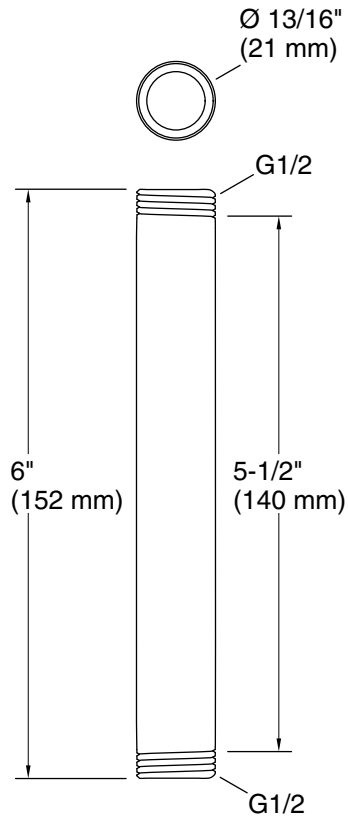

Optional Products/Accessories

- P21520-00 Rain Showerhead Arm
- P21522-00 12" ceiling-mount rain showerhead arm
- P21523-00 Wall-Mount Rain Showerhead Arm

Codes/Standards

ASME A112.18.1/CSA B125.1

KALLISTA® Five-Year Limited Warranty

Technical Information
All product dimensions are nominal.