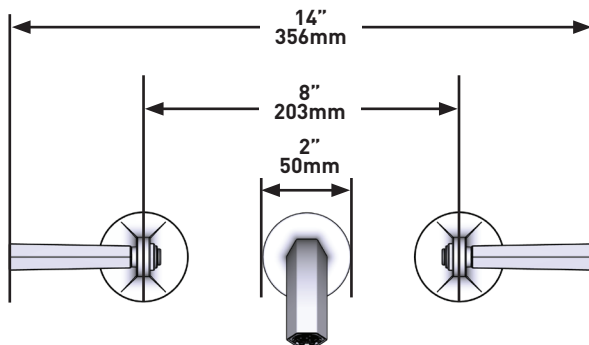

DESCRIPTION

- Available Spring 2024
- 10 GPM/38 LPM at 60 PSI
- 1/2" female NPT inlet
- Rough valve sold separately
- Order RH08W wall rough valve_RH08W

STANDARDS

- ASME A112.18.1 / CSA B125.1

WARRANTY

- Most products or parts carry "Limited Warranties" against manufacturing defects. For US customers please visit houseofrohl.com/support and for Canadian customers please visit houseofrohl.ca/support for complete product and finish warranty.

SPECIFICATIONS

Modelle™

Wall Mount Tub Filler Trim
With C-Spout

MODELS: TMD06W3LM

For warranty or additional information, contact:

U.S.A.
houseofrohl.com/support
1-800-777-9762

QUEBEC / MARITIMES / WESTERN CANADA
houseofrohl.ca/support
1-866-473-8442

ONTARIO
houseofrohl.ca/support
1-800-287-5354

Riobel

PERRIN & ROWE
LONDON

victoria ⊕ albert®

ROHL

DESCRIPTION

- Disponible printemps 2024
- 10 GPM/38 LPM à 60 PSI
- Entrée d'eau 1/2" femelle NPT
- Brut de valve vendu séparément
- Commandez RH08W brut de valve murale_RH08W

SPÉCIFICATIONS

Modelle^{MC}

Garniture de robinet de bain mural avec bec en C

MODÈLES : TMD06W3LM

Pour la garantie ou des informations supplémentaires, contactez:

U.S.A.
houseofrohl.com/support
1-800-777-9762