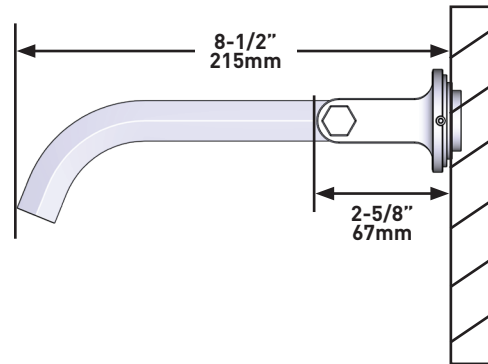

DESCRIPTION

- Available Spring 2024
- 10 GPM/38 LPM at 60 PSI
- 1/2" female NPT inlet
- Rough valve sold separately
- Order RH08W wall rough valve_RH08W

STANDARDS

- ASME A112.18.1 / CSA B125.1

WARRANTY

- Most products or parts carry "Limited Warranties" against manufacturing defects. For US customers please visit houseofrohl.com/support and for Canadian customers please visit houseofrohl.ca/support for complete product and finish warranty.

SPECIFICATIONS

Modelle™

Wall Mount Tub Filler Trim
With C-Spout

MODELS: TMD06W3LM

For warranty or additional information, contact:

U.S.A.
houseofrohl.com/support
1-800-777-9762

QUEBEC / MARITIMES / WESTERN CANADA
houseofrohl.ca/support
1-866-473-8442

ONTARIO
houseofrohl.ca/support
1-800-287-5354

Riobel

PERRIN & ROWE
LONDON

victoria ⊕ albert®

ROHL

DESCRIPTION

- Disponible printemps 2024
- 10 GPM/38 LPM à 60 PSI
- Entrée d'eau 1/2" femelle NPT
- Brut de valve vendu séparément
- Commandez RH08W brut de valve murale_RH08W