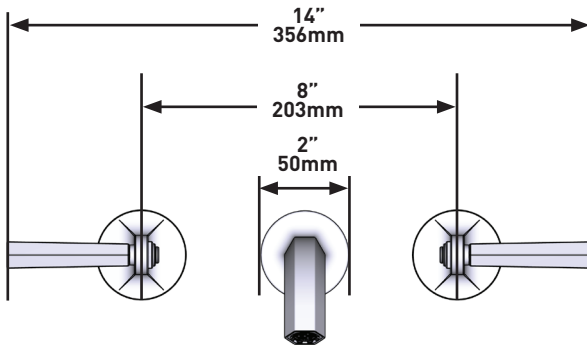

DESCRIPTION

- Available Spring 2024
- 10 GPM/38 LPM at 60 PSI
- 1/2" female NPT inlet
- Rough valve sold separately
- Order RH08W wall rough valve_RH08W

STANDARDS

- ASME A112.18.1 / CSA B125.1

WARRANTY

- Most products or parts carry "Limited Warranties" against manufacturing defects. For US customers please visit houseofrohl.com/support and for Canadian customers please visit houseofrohl.ca/support for complete product and finish warranty.

SPECIFICATIONS

Modelle™

Wall Mount Tub Filler Trim
With C-Spout

MODELS: TMD06W3LM

For warranty or additional information, contact:

U.S.A.
houseofrohl.com/support
1-800-777-9762

QUEBEC / MARITIMES / WESTERN CANADA
houseofrohl.ca/support
1-866-473-8442

ONTARIO
houseofrohl.ca/support
1-800-287-5354

Riobel

PERRIN & ROWE
LONDON

victoria ⊕ albert®

ROHL

DESCRIPTION

- Disponible printemps 2024
- 10 GPM/38 LPM à 60 PSI
- Entrée d'eau 1/2" femelle NPT
- Brut de valve vendu séparément
- Commandez RH08W brut de valve murale_RH08W