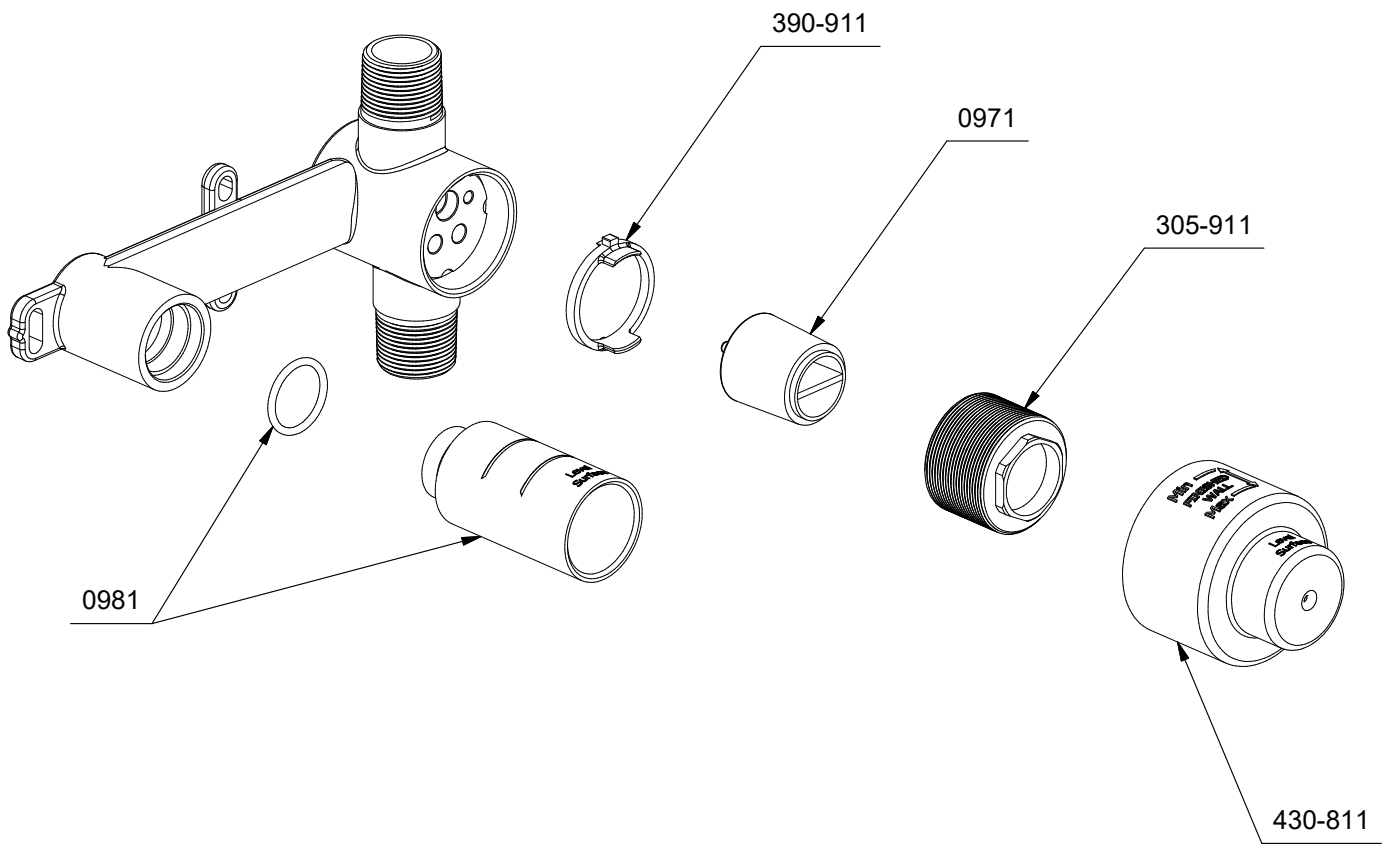

Riobel RH360
Rough valve/trim
Lavatory rough

*Sizes, models and finishes may differ from those presented.

TRF360
 Reflet
 360° Wall-mount lavatory trim

*Les dimensions, les modèles et les finis présentés peuvent différer. / Sizes, models and finishes may differ from those presented.

- S6-693-12 (1.2gpm / 4.6l/min)
- S6-693-10 (1.0gpm / 3.8l/min)
- S6-693-05 (0.5gpm / 1.9l/min)

TOOL :

505-025 (Allen key 2.5mm)