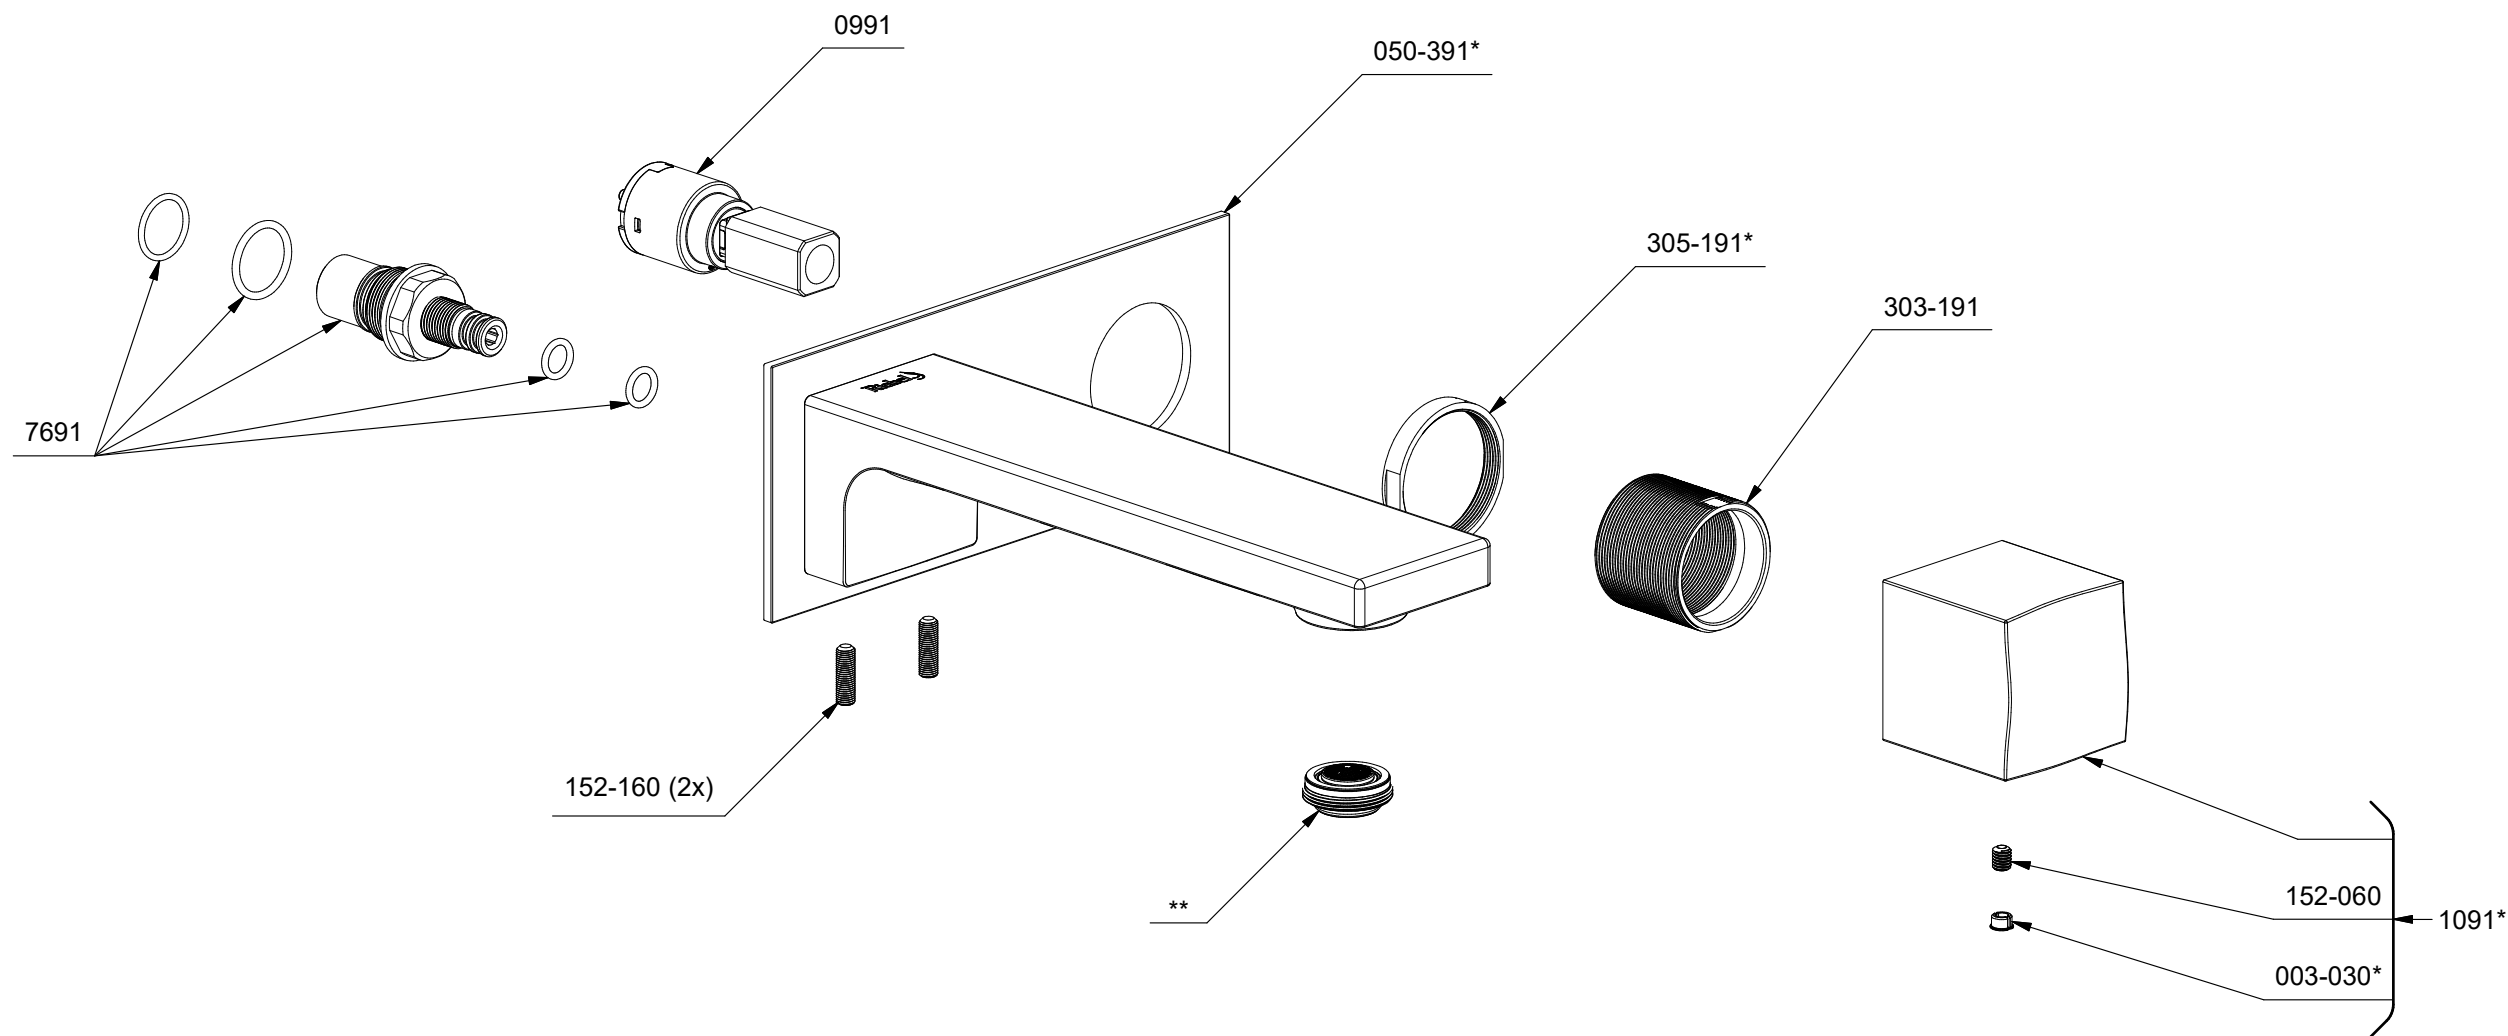

Riobel RH360
Rough valve/trim
Lavatory rough

*Sizes, models and finishes may differ from those presented.

TRF360
 Reflet
 360° Wall-mount lavatory trim

*Les dimensions, les modèles et les finis présentés peuvent différer. / Sizes, models and finishes may differ from those presented.

- S6-693-12 (1.2gpm / 4.6l/min)
- S6-693-10 (1.0gpm / 3.8l/min)
- S6-693-05 (0.5gpm / 1.9l/min)

TOOL :

505-025 (Allen key 2.5mm)