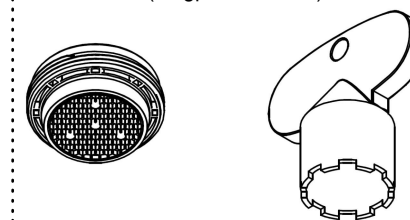

Riobel RH360
Rough valve/trim
Lavatory rough

*Sizes, models and finishes may differ from those presented.

TRF360
 Reflet
 360° Wall-mount lavatory trim

*Les dimensions, les modèles et les finis présentés peuvent différer. / Sizes, models and finishes may differ from those presented.

- S6-693-12 (1.2gpm / 4.6l/min)
- S6-693-10 (1.0gpm / 3.8l/min)
- S6-693-05 (0.5gpm / 1.9l/min)

TOOL :

505-025 (Allen key 2.5mm)