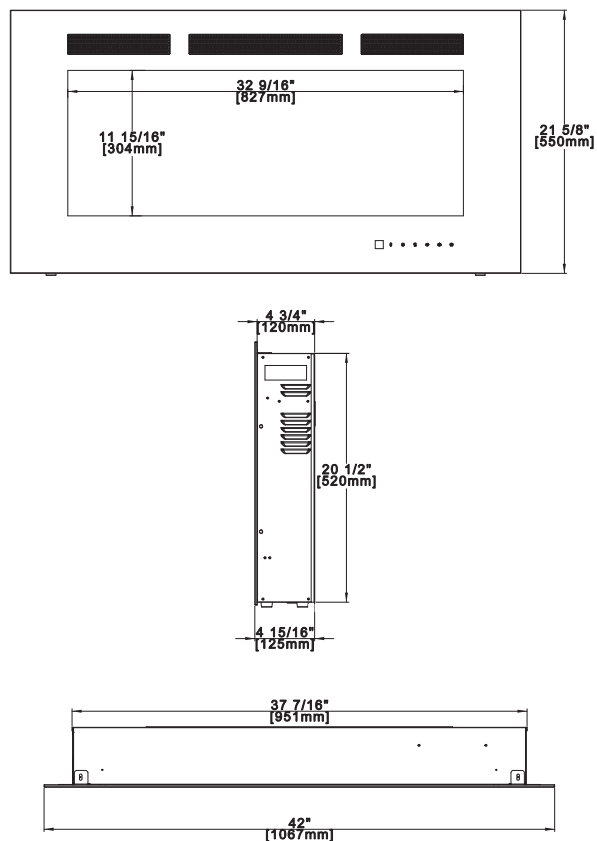

Continental CEFL42FH-1 Linear Electric Fireplace

Change the look of an entire room simply by hanging Continental's CEFL42FH-1 Wall Hanging Electric Fireplace on the wall. Without the need for gas lines or venting, simply hang these electric fireplaces with ease on the wall of any room and control heat output, flame height, brightness and color with the touch of a button. Placing Continental's newest Wall Hanging Electric Fireplace in any room will make a huge impact.

Competitive Advantages

- High Power LED lights are low maintenance and provide day or night intensity
- Ultra slim design
- Can be fully recessed into the wall for a flush appearance or easily hang on the wall with the mounting bracket

Features and Benefits

- Simply plugs into a 120V wall outlet
- Suitable for any room including bedrooms, sitting rooms and mobile homes
- Paintable cord cover included (covers cord and can be painted to blend in with existing décor)
- Glass ember bed accents the flame
- Flame choice of blue or orange and a mixture in-between
- Convenient remote control (controls flame intensity, flame color option, blower, heat output and timer)
- Up to 5,000 BTU's
- Viewing area: 32 9/16"W x 12"H
- 1,500 Watts

Parts and Accessories

LOW ENERGY
LED
HIGH INTENSITY

103 Miller Drive, Crittenden, Kentucky, USA 41030
24 Napoleon Road, Barrie, Ontario, Canada L4M 0G8
7200 Trans Canada Highway, Montreal, Quebec, Canada H4T 1A3

Tel: 1-866-820-8686
continentalfireplaces.com

CONTINENTAL
FIREPLACES

ADBRC1-CEFL42