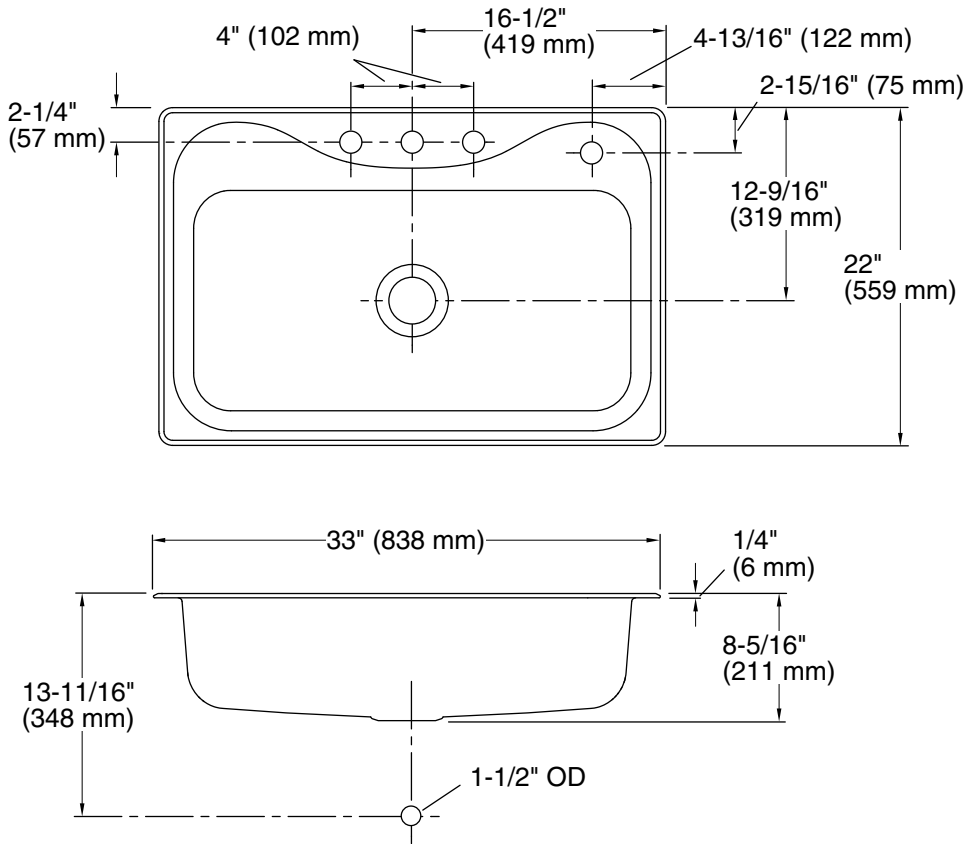

Technical Information

All product dimensions are nominal.

- Basin configuration: Single Bowl
- Bowl area (Only): Length: 29-3/16" (742 mm)
  Width: 15-1/16" (383 mm)
  Bowl depth: 8" (203 mm)
  Water depth: 8" (203 mm)
- Number of deck holes: 4
- Faucet hole(s): 1-7/16" (37 mm)
- Soap/Lotion hole: 1-7/16" (37 mm)
- Drain hole: 3-5/8" (92 mm)

Notes

Install this product according to the installation instructions.