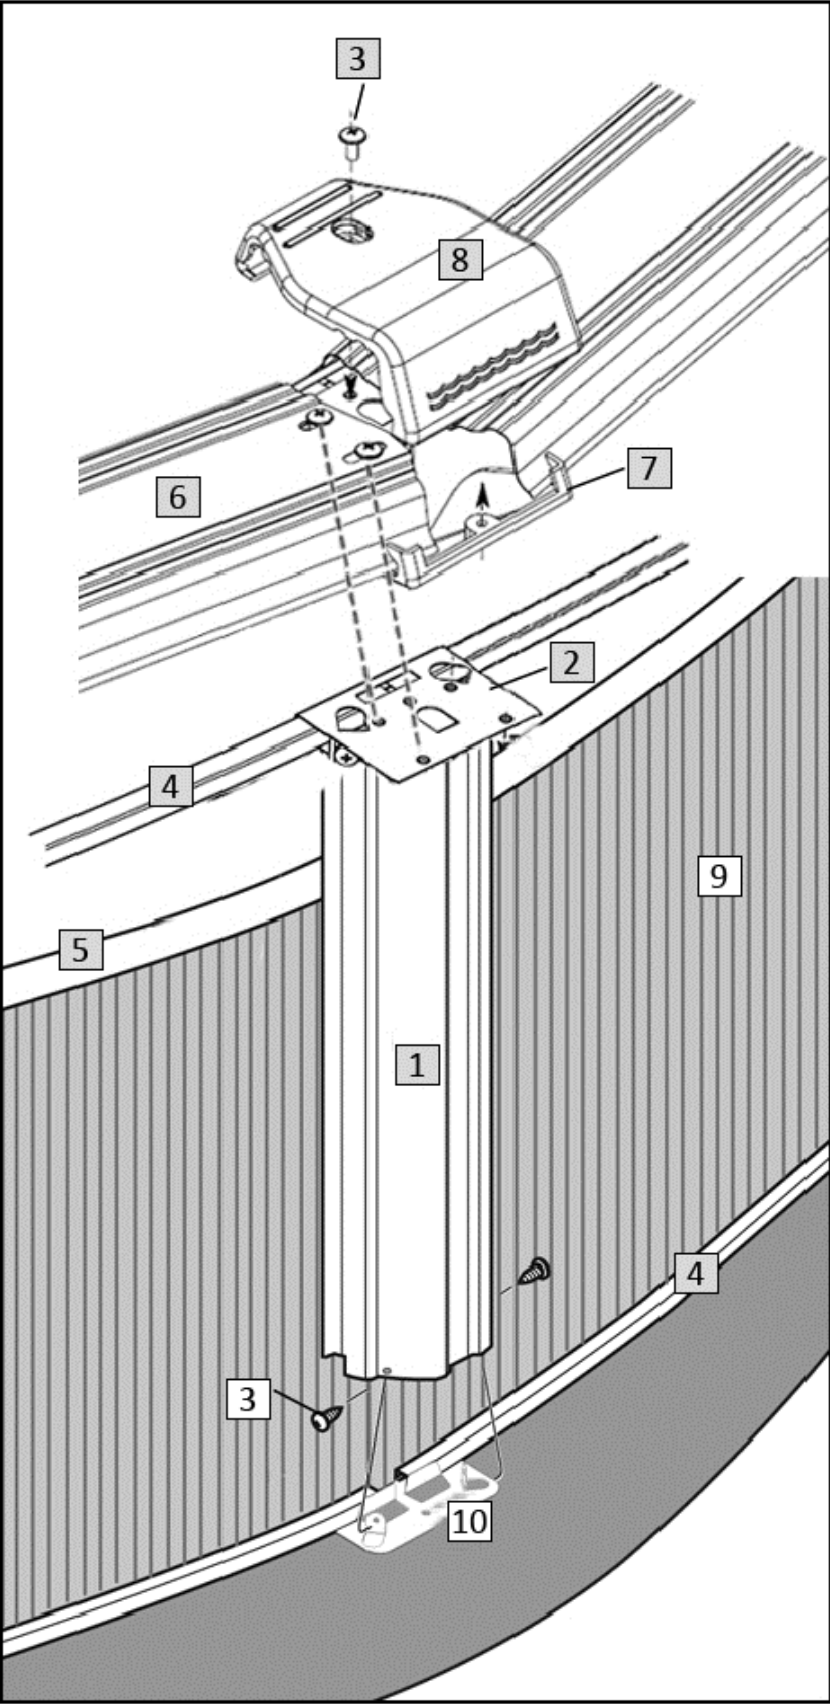

*These part #s are not available to purchase separately. They must be purchased as the Seat Cover Assembly Bolt Package, Order # NBP1032

Carton Breakdown
Belize 27' Round 52"
NB2530

Key #	Qty	Item #	Mfg Part #	Part Description	
WALL CARTON # 2752-THT-W					
<input type="checkbox"/>	5	20	NL107	8100	Plastic Edging
<input type="checkbox"/>	9	1	PC5210	52+Wall	Terra Haute Taupe Wall
52" Wall Joint Bolt Package (Part # 0113, Order # NBP1021)					
<input type="checkbox"/>	3	26	NBP1021	0513*	¼+x ½+Truss Head Screw
<input type="checkbox"/>	3	51	NBP1021	0411*	¼+Reinforcing Washer
<input type="checkbox"/>	3	26	NBP1021	0611*	¼+Nut

*These part #s are not available to purchase separately. They must be purchased as the Wall Joint Bolt Package, Order # NBP1021

Belize 27' Round 52"

NB2530

Key #	Part Description	Item #
1	6in Vertical	NBP1028
2	Resin Upper Joint	NBP1068
3	Seat Cover Hardware	NBP1032
3	Wall Joint Hardware	NBP1021
4	5/8"+Rail	NBP1058
5	Plastic Edging	NL107
6	6in Top Seat	NBP1023
7	6in Seat Cover Bracket	NBP1030
8	6in Seat Cover	NBP1029
9	Wall	PC5210
10	Resin Lower Joint	NBP1069