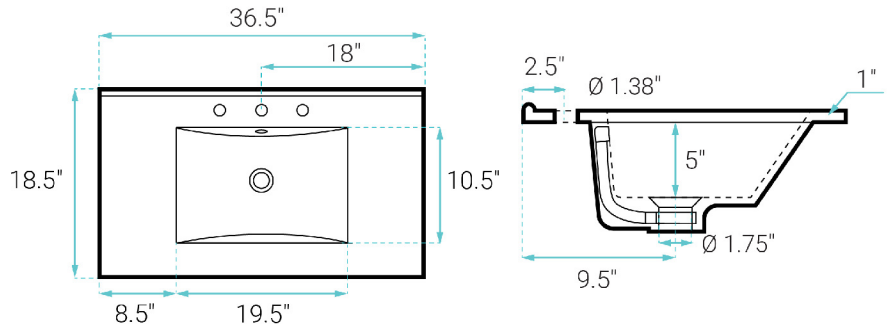

Freestanding Vanity SM-BV663-3

FEATURES:

- Sleek, freestanding design
- Glazed ceramic, single sink
- Standard 1.75" drain hole
- Standard 1.38" faucet hole
- Chrome-finish overflow
- Wooden legs

INSTALLATION:

Freestanding, assembly required

COLORS & FINISHES:

- Oak: SM-BV663
- Black: SM-BV663B
- Dark Walnut: SM-BV663WN
- Natural Oak: SM-BV663NO
- White Oak: SM-BV663W

SPECIFICATIONS:

N.W: 76 lb.

W: 36.5" x D: 18.5" x H: 33.5"

Inner Sink: D: 10.5" x W: 19.5" x H: 5"

INCLUDED PARTS:

- Freestanding Vanity: SM-BV663-C
- Vanity Top Sink: SM-VT336-3
- Leg: SM-BVP07
- Cabinet Hardware: SM-BVP09

REQUIRED PARTS:

- Sink Drain*
- Drain Trap*
- Faucet*
- Water Supply Lines