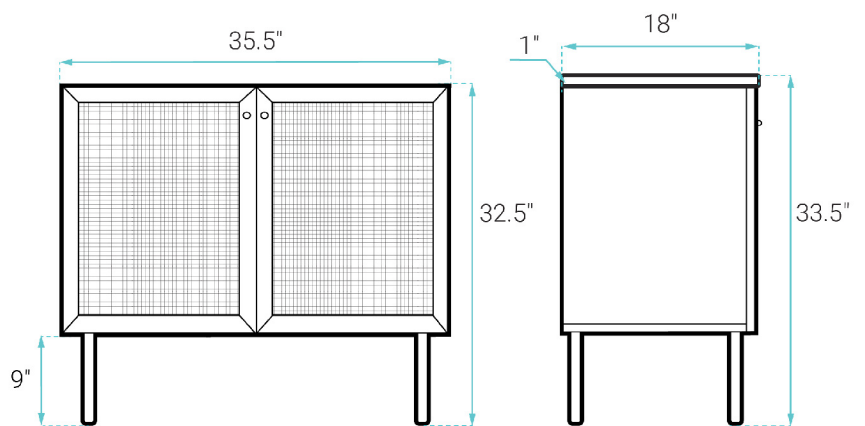

Freestanding Vanity SM-BV663-3

FEATURES:

- Sleek, freestanding design
- Glazed ceramic, single sink
- Standard 1.75" drain hole
- Standard 1.38" faucet hole
- Chrome-finish overflow
- Wooden legs

INSTALLATION:

Freestanding, assembly required

COLORS & FINISHES:

- Oak: SM-BV663
- Black: SM-BV663B
- Dark Walnut: SM-BV663WN
- Natural Oak: SM-BV663NO
- White Oak: SM-BV663W

SPECIFICATIONS:

N.W: 76 lb.

W: 36.5" x D: 18.5" x H: 33.5"

Inner Sink: D: 10.5" x W: 19.5" x H: 5"

INCLUDED PARTS:

- Freestanding Vanity: SM-BV663-C
- Vanity Top Sink: SM-VT336-3
- Leg: SM-BVP07
- Cabinet Hardware: SM-BVP09

REQUIRED PARTS:

- Sink Drain*
- Drain Trap*
- Faucet*
- Water Supply Lines