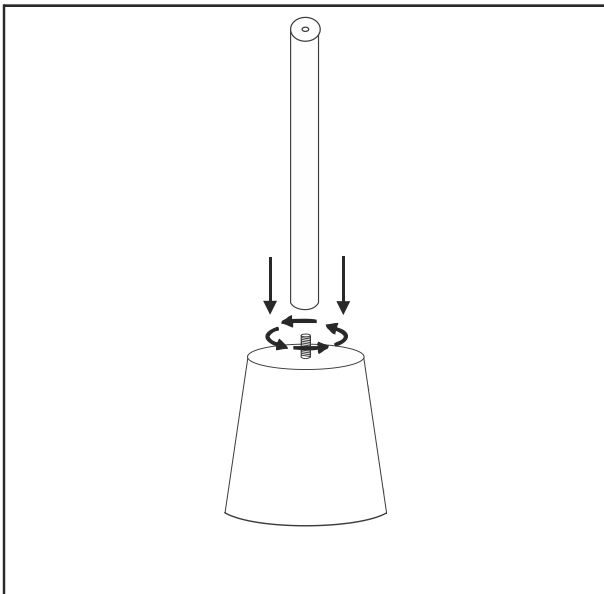

ASSEMBLY INSTRUCTIONS

TIRA DRINK TABLE

METAL BASE

1 PC MARBLE TOP

1 PC METAL POLE

STEP-1

STEP-2

ASSEMBLED