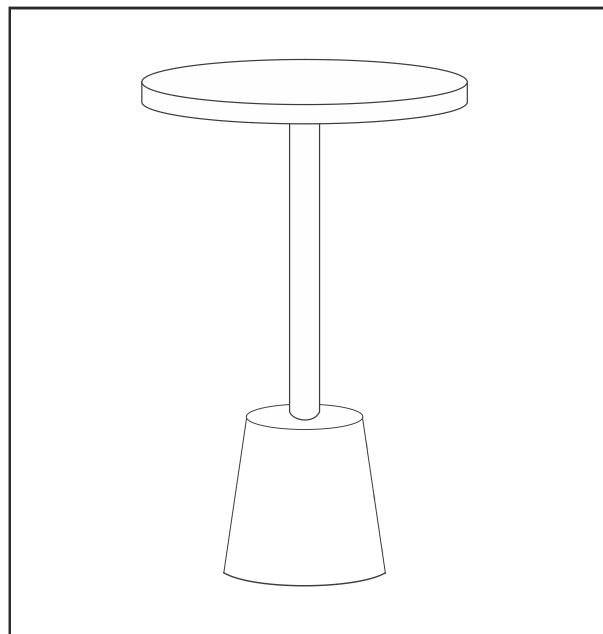

ASSEMBLY INSTRUCTIONS

TIRA DRINK TABLE

METAL BASE

1 PC MARBLE TOP

1 PC METAL POLE

STEP-1

STEP-2

ASSEMBLED