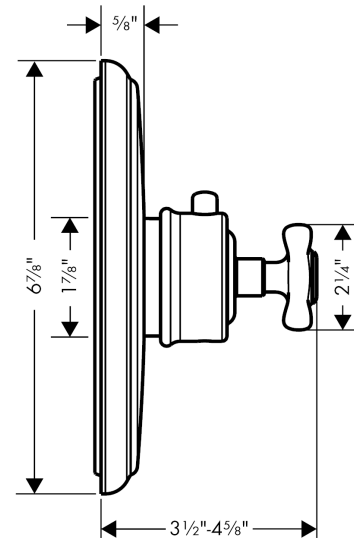

AXOR Montreux
Thermostatic Trim HighFlow with Cross Handle
Finishes : **chrome** Part no. : **16816001**

Description

Features

- Flow: 13.0 GPM (49.2 L/Min)
- Thermostatic cartridge
- Anti-scald 100° safety stop

Product image

Scale drawing

AXOR Montreux
Thermostatic Trim HighFlow with Cross Handle
Finishes : **chrome** Part no. : **16816001**

Exploded drawing

Year of production: >06/09

AXOR Montreux
Thermostatic Trim HighFlow with Cross Handle
 Finishes : **chrome** Part no. : **16816001**

Spare parts list

Year of production: >06/09

Pos.	Description	Part no.	PC	PU
1	escutcheon	98648000	0	1
2	O-ring 48x5	98174000	0	1
3	sub plate	96447000	0	1
4	set of fixing screws	96454000	0	1
5	handle for thermostat	16594001	0	1
6	pushbutton	97792000	0	1
7	hollow set screw M5x16	97666000	0	1
8	sleeve	97439000	0	1
9	adapter for handle	96435000	0	1
10	thermostat cartridge	96633000	0	1
11	set of non return valves DW 15	97350000	0	1
12	set of screws	96525000	0	1
13	O-ring 16x2	98133000	0	1
14	extension 25 mm	13595000	0	1
15	extension 22 mm (Ø 170 mm)	13596000	0	1