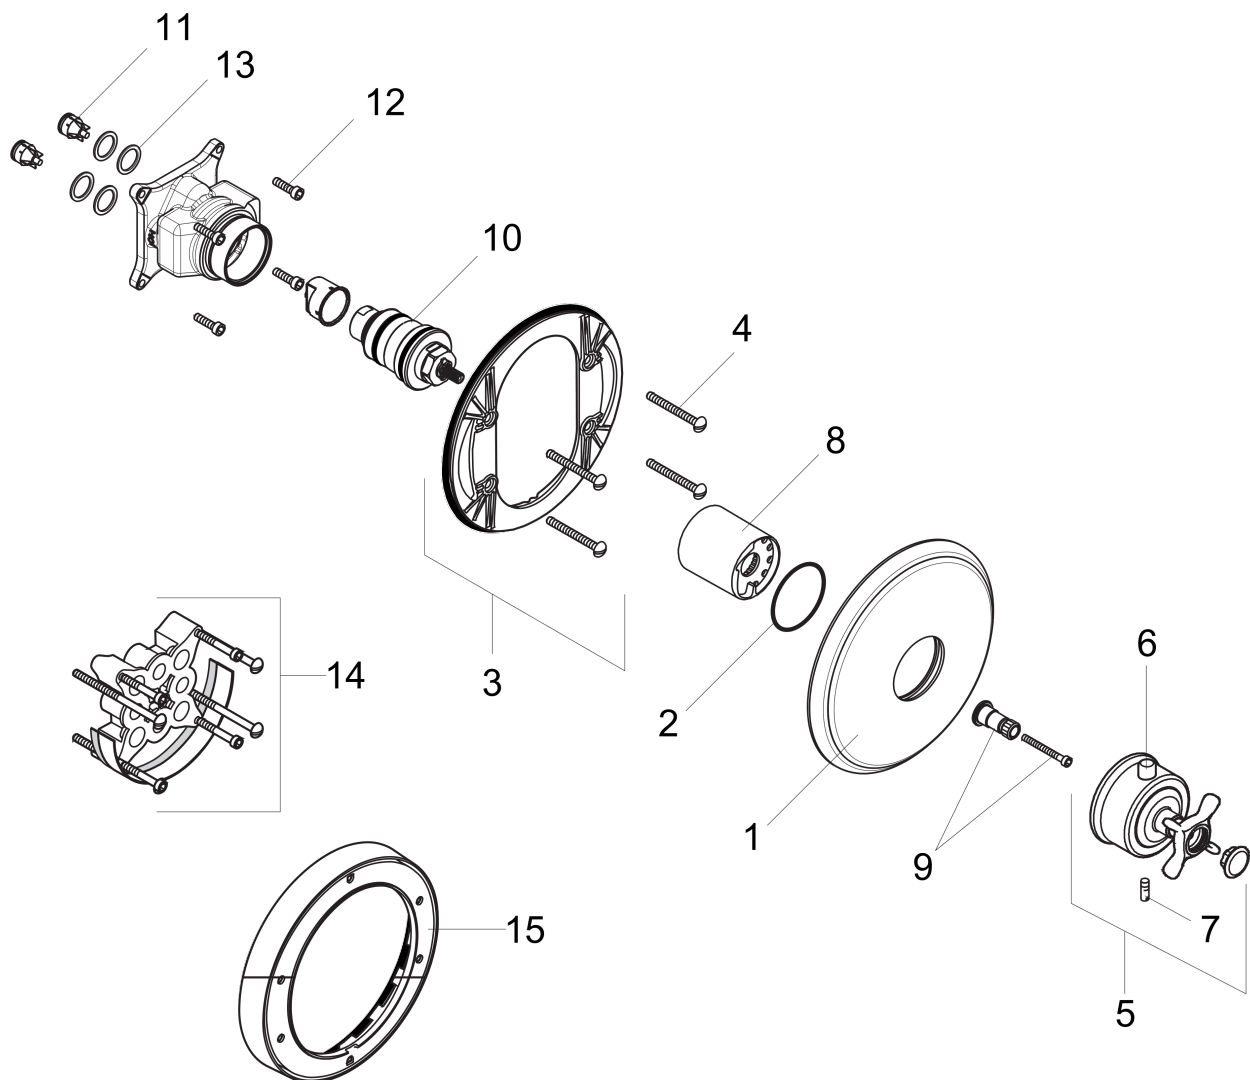

AXOR Montreux
Thermostatic Trim HighFlow with Cross Handle
Finishes : **chrome** Part no. : **16816001**

Description

Features

- Flow: 13.0 GPM (49.2 L/Min)
- Thermostatic cartridge
- Anti-scald 100° safety stop

Product image

Scale drawing

AXOR Montreux
Thermostatic Trim HighFlow with Cross Handle
Finishes : **chrome** Part no. : **16816001**

Exploded drawing

Year of production: >06/09

AXOR Montreux
Thermostatic Trim HighFlow with Cross Handle
 Finishes : **chrome** Part no. : **16816001**

Spare parts list

Year of production: >06/09

Pos.	Description	Part no.	PC	PU
1	escutcheon	98648000	0	1
2	O-ring 48x5	98174000	0	1
3	sub plate	96447000	0	1
4	set of fixing screws	96454000	0	1
5	handle for thermostat	16594001	0	1
6	pushbutton	97792000	0	1
7	hollow set screw M5x16	97666000	0	1
8	sleeve	97439000	0	1
9	adapter for handle	96435000	0	1
10	thermostat cartridge	96633000	0	1
11	set of non return valves DW 15	97350000	0	1
12	set of screws	96525000	0	1
13	O-ring 16x2	98133000	0	1
14	extension 25 mm	13595000	0	1
15	extension 22 mm (Ø 170 mm)	13596000	0	1