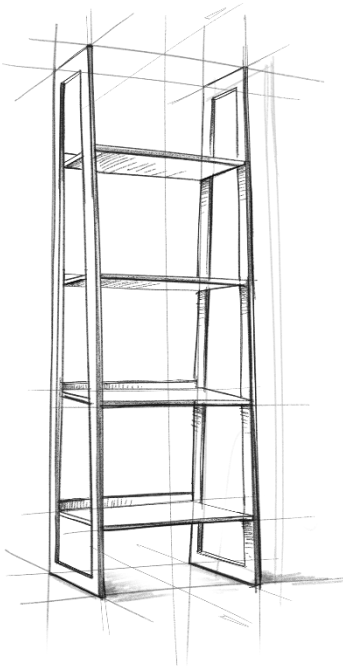

Share photos and get your cash back!

Send us images or share them on social and qualify for instant rewards. You may even receive store credit on your entire purchase!