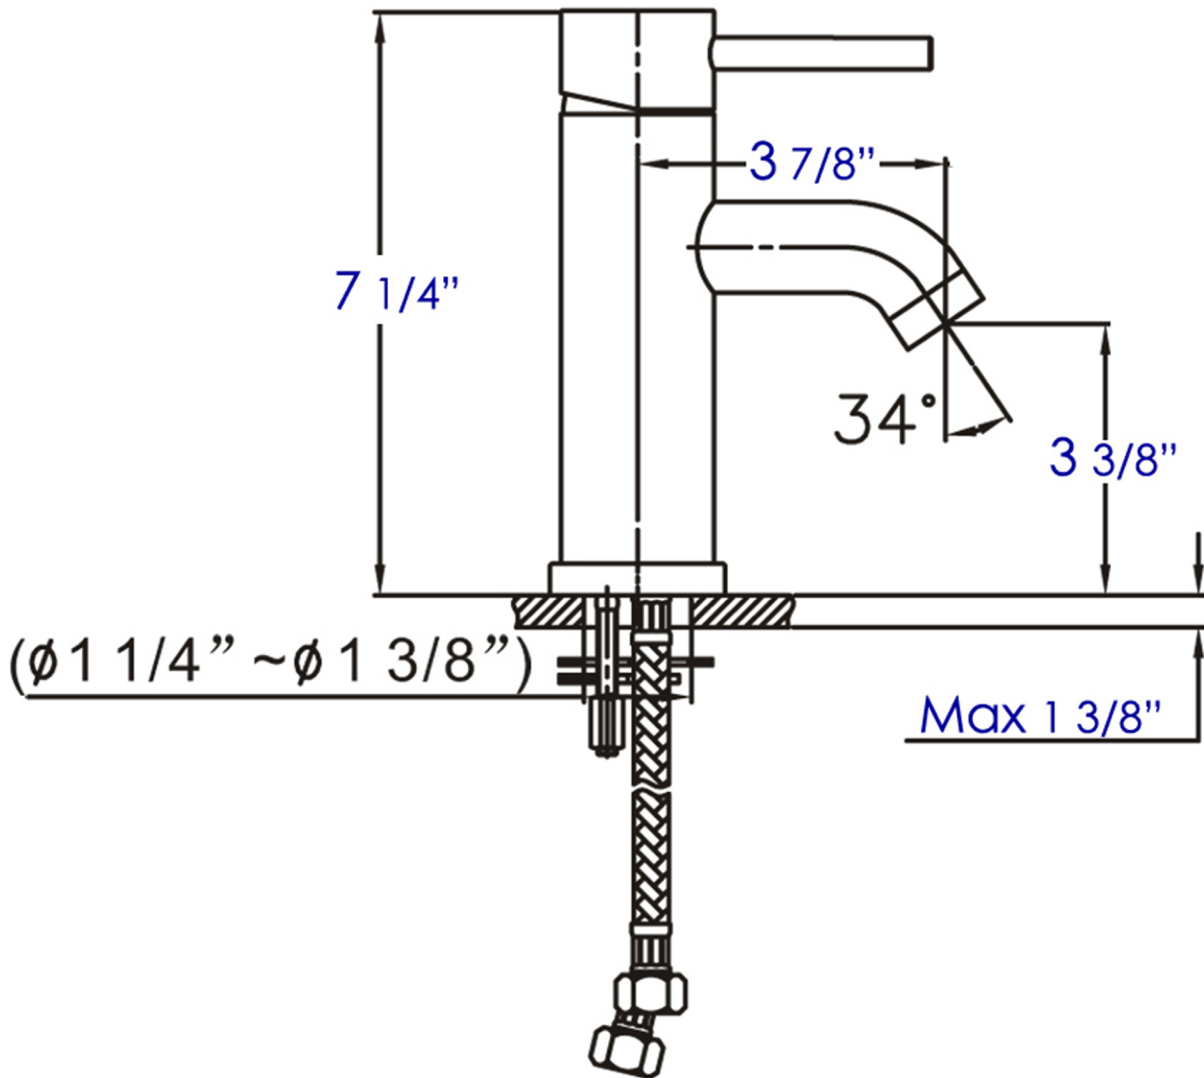

# AB1433

Single Lever Bathroom Faucet

**Note:** All product dimensions are approximate and should be verified on site prior to installation.  
Visit [www.ALFIBrand.com](http://www.ALFIBrand.com) for more information.