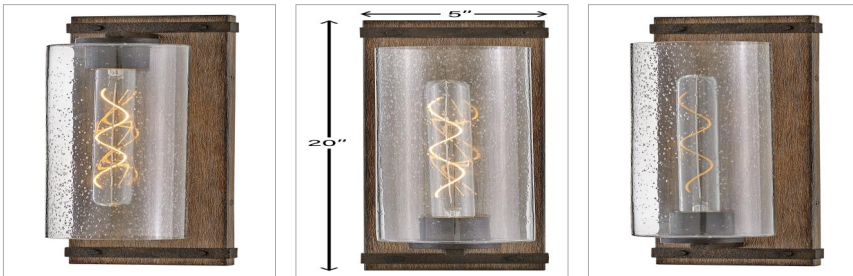

SAWYER

5941SQ-LL

LARGE SINGLE LIGHT VANITY

The fresh, rustic design of the Sawyer collection will enhance any living experience with a warm, cozy ambiance. The Sequoia finish with Iron Rust accents paired with clear seedy glass offers a farmhouse chic style.

DETAILS	
FINISH:	Sequoia
MATERIAL:	Steel
GLASS:	Clear Seedy
DIMMABLE:	YES - CL TYPE DIMMER (SSL7A)

DIMENSIONS	
WIDTH:	5"
HEIGHT:	20"
WEIGHT:	4.8lb
BACK PLATE:	5"W X 20"H
EXTENSION:	5.8"
TOP TO OUTLET:	10"

LIGHT SOURCE	
LIGHT SOURCE:	Socketed
LED NAME:	E26T10LED6W
WATTAGE:	1-6w Med. LED *Included
VOLTAGE:	120v
LUMENS:	300
CRI:	90
INCANDESCENT EQUIVALENCY:	1 x 30w
DIMMABLE:	YES - CL TYPE DIMMER (SSL7A)

SHIPPING	
CARTON LENGTH:	22.6
CARTON WIDTH:	8.3
CARTON HEIGHT:	7.7
CARTON WEIGHT:	6.4

PRODUCT DETAILS:

- Invisimount hardware is hidden on the backplate for a clean silhouette
- This fixture can be mounted either up or down to best fit your space
- Damp Rated
- LED Bulbs carry a 3-year limited warranty
- Artisanal details, a rich finish and organic elements add warm rustic style
- This design features a rich, rustic wood finish for a warm artisanal appearance