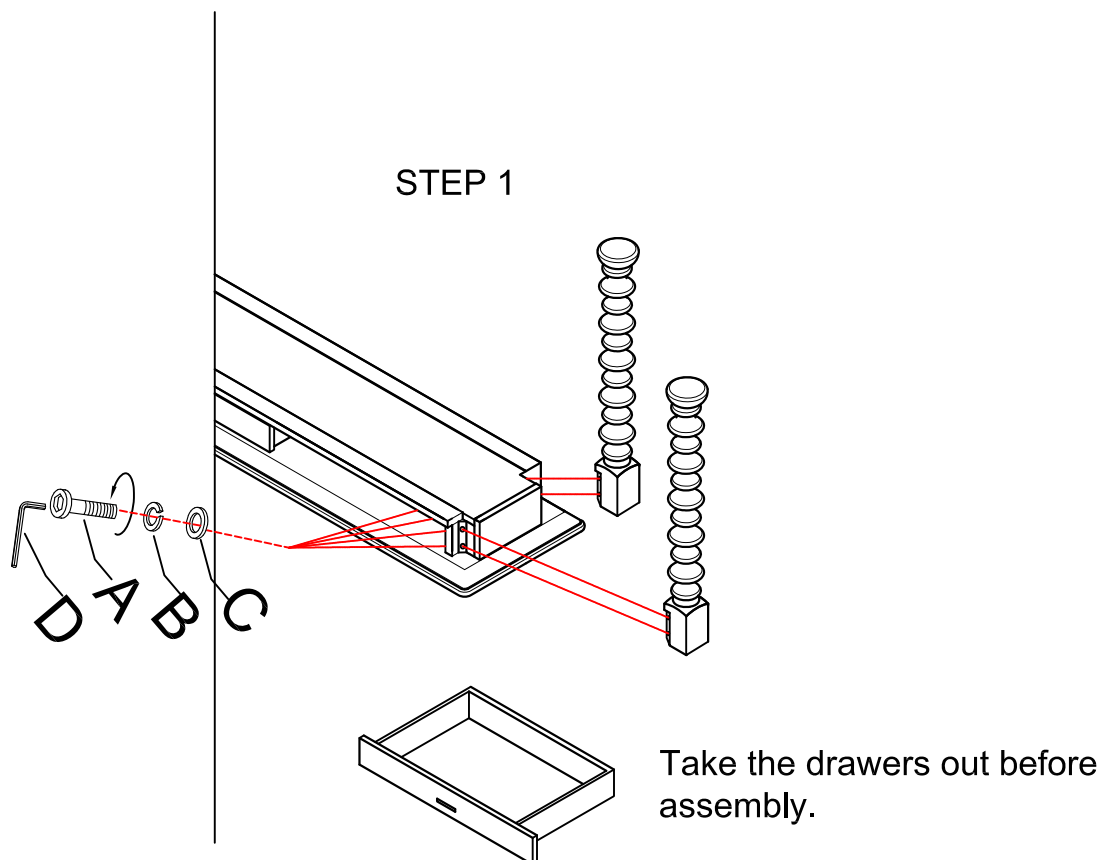

ITEM: 6700-80361-98 Turned Leg Sofa Table

Thank you for purchasing this quality product. Be sure to unpack carefully looking for small parts which may have come loose during shipment.

Read all instruction and study the drawing carefully before starting the assembly process .

HARDWARE PACK

PART LIST

NO.	DRAWING	DESCRIPTION	SIZE	Q'TY	NO.	DRAWING	DESCRIPTION	Q'TY
A		Bolt	5/16"	8PCS	①		Top	1PC
B		Lock Washer	5/16"	8PCS	②		Leg	4PCS
C		Flat Washer	5/16"	8PCS				
D		Allen Wrench	73*29*5mm	1PC				
E		Anti-Tip Kit		1PC				

Note: Please follow numbers on legs and corner blocks during assembly.

ASSEMBLY INSTRUCTION

ITEM: 6700-80361-98 Turned Leg Sofa Table

Thank you for purchasing this quality product. Be sure to unpack carefully looking for small parts which may have come loose during shipment.