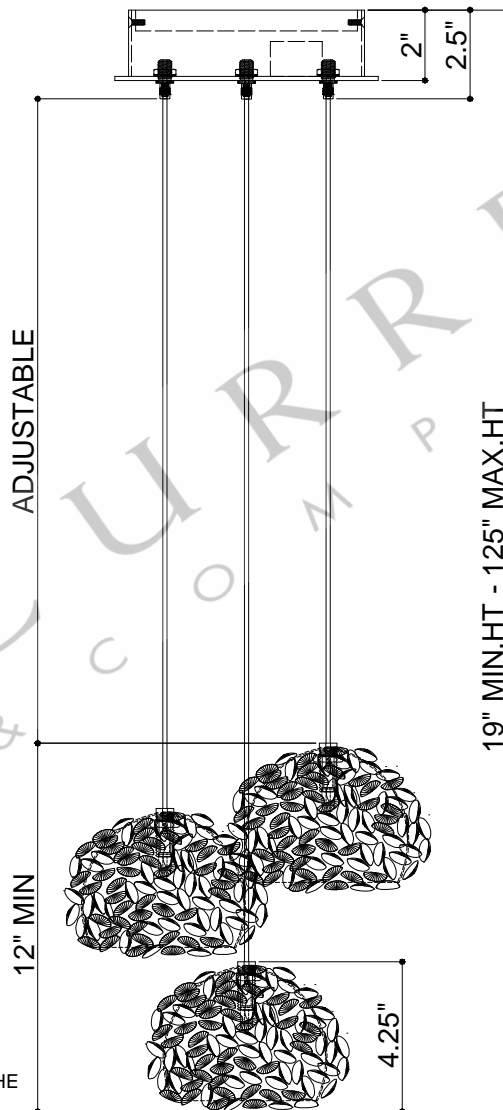

7.5"DIA\*2.5"H.CANOPY  
 6.25"DIA\*0.5"H.MOUNTING PLATE COVER  
 5.75"DIA\*4.25"H. SHADE

TOP VIEW

CANOPY DETAIL

FRONT VIEW

12" IS THE MINIMUM  
 ADJUSTABLE HEIGHT USING THE  
 PEPPER SHADES DUE TO THE  
 SHADE SIZE AND THE  
 RESPECTIVE SIZE OF  
 THE CANOPY

NOTE: CORD LENGTHS ARE  
 NOT SHOWN TO SCALE