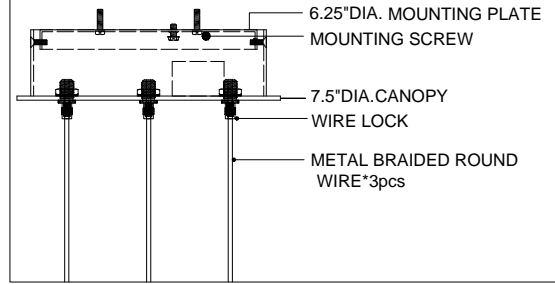

7.5"DIA\*2.5"H.CANOPY  
 6.25"DIA\*0.5"H.MOUNTING PLATE COVER  
 5.75"DIA\*4.25"H. SHADE

TOP VIEW

CANOPY DETAIL

FRONT VIEW

12" IS THE MINIMUM  
 ADJUSTABLE HEIGHT USING THE  
 PEPPER SHADES DUE TO THE  
 SHADE SIZE AND THE  
 RESPECTIVE SIZE OF  
 THE CANOPY

NOTE: CORD LENGTHS ARE  
 NOT SHOWN TO SCALE