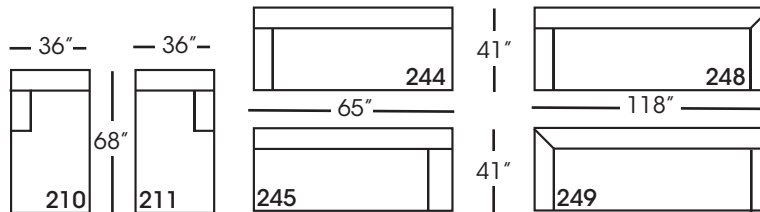

Moreau-SLIP-244/245
Small Bench End - RSE/LSE
L65" D41" H35"

Moreau-SLIP-248/249
Bench End w/Corner
RSE/LSE
L118" D41" H35"

Seat Height 22"
Seat Depth 19"
Arm Height 25"

This is a suggested application and is subject to change.
Sizes and dimensions will vary due to the individual hand crafted techniques and materials used in every style we produce.
All furniture style names are for internal reference only, not intended for commercial use.

MOREAU SLIPCOVER SECTIONAL COLLECTION			
	Chaise 210/211	Small Bench End 244/245	Bench End with Corner 248/249
Standard Features			
Cloud Cushion	x	x	x
One 20" Non-Welved Back Pillow*	x	x(2)	x(3)
Sinuous Underconstruction	x	x	x
Options - See Price List for Prices			
Luxe Cushion	No Charge	No Charge	No Charge
Cloud Plus Cushion	x	x	x
Extra Pillows (XP) - 18" TP	x	x	x
Ordering Instructions			
To Order, Please write the following:	Moreau-SLIP-210 RSC/211 LSC	Moreau-SLIP-244 RSE/245 LSE	Moreau-SLIP-248 RSE/249 LSE

Pattern Availability: RG, PS, NM, RS

***Back pillows only available in Balance (BAL) fabric.**

ECLECTIC.SPIRITED.WONDERFULLY COMFORTABLE.

MOREAU • SLIPCOVERED • BENCH SEAT

Chaise*
L36" D68" H35"
**available as right or left seated*

Small Bench End*
L65" D41" H35"
**available as right or left seated*

Bench End with Corner*
L118" D41" H35"
**available as right or left seated*