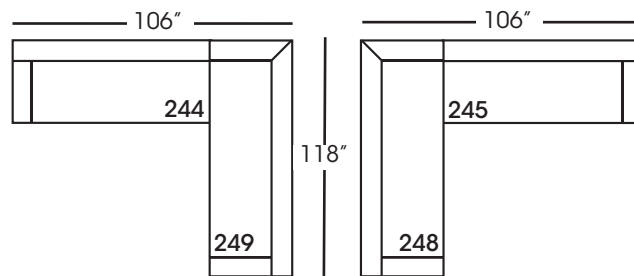

Moreau-SLIP-244/245
Small Bench End - RSE/LSE
L65" D41" H35"

Moreau-SLIP-248/249
Bench End w/Corner
RSE/LSE
L118" D41" H35"

Seat Height 22"
Seat Depth 19"
Arm Height 25"

This is a suggested application and is subject to change.
Sizes and dimensions will vary due to the individual hand crafted techniques and materials used in every style we produce.
All furniture style names are for internal reference only, not intended for commercial use.

MOREAU SLIPCOVER SECTIONAL COLLECTION			
	Chaise 210/211	Small Bench End 244/245	Bench End with Corner 248/249
Standard Features			
Cloud Cushion	x	x	x
One 20" Non-Welved Back Pillow*	x	x(2)	x(3)
Sinuous Underconstruction	x	x	x
Options - See Price List for Prices			
Luxe Cushion	No Charge	No Charge	No Charge
Cloud Plus Cushion	x	x	x
Extra Pillows (XP) - 18" TP	x	x	x
Ordering Instructions			
To Order, Please write the following:	Moreau-SLIP-210 RSC/211 LSC	Moreau-SLIP-244 RSE/245 LSE	Moreau-SLIP-248 RSE/249 LSE

Pattern Availability: RG, PS, NM, RS

***Back pillows only available in Balance (BAL) fabric.**

ECLECTIC.SPIRITED.WONDERFULLY COMFORTABLE.

MOREAU • SLIPCOVERED • BENCH SEAT

Chaise*
L36" D68" H35"
**available as right or left seated*

Small Bench End*
L65" D41" H35"
**available as right or left seated*

Bench End with Corner*
L118" D41" H35"
**available as right or left seated*