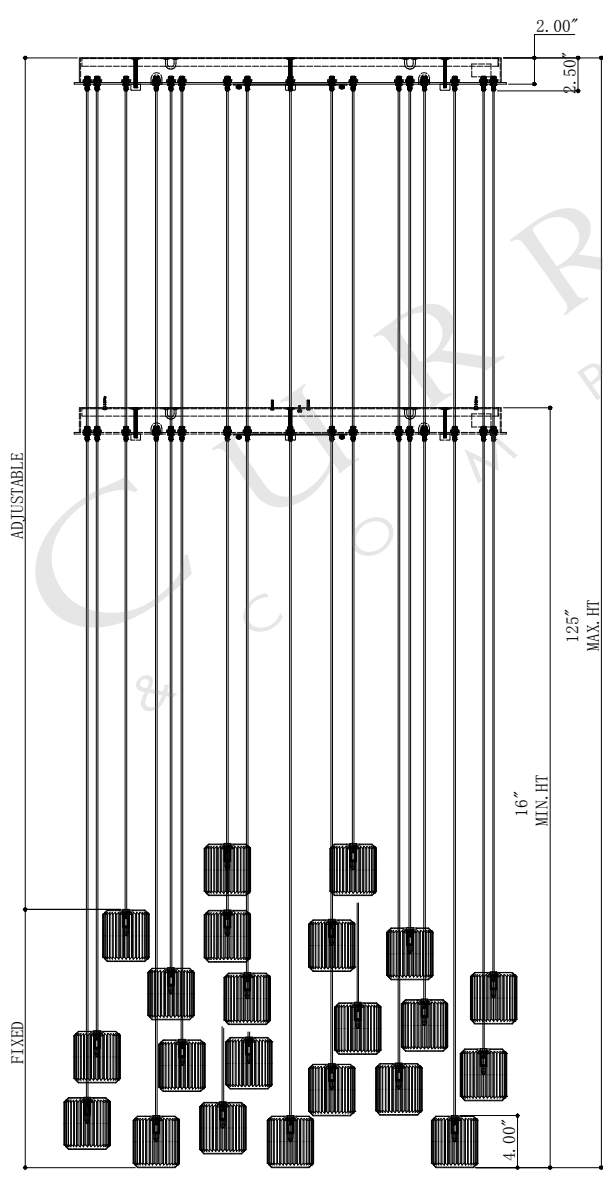

33"DIA*2.5"H.CANOPY
 31.75"DIA*0.75"H.MOUNTING PLATE COVER
 3.5"DIA*4.0"H.SHADE

TOP VIEW

CANOPY DETAIL

FRONT VIEW