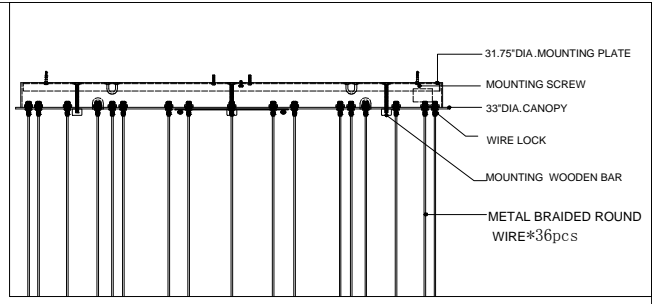

33"DIA*2.5"H.CANOPY
 31.75"DIA*0.75"H.MOUNTING PLATE COVER
 3.5"DIA*4.0"H.SHADE

TOP VIEW

CANOPY DETAIL

FRONT VIEW