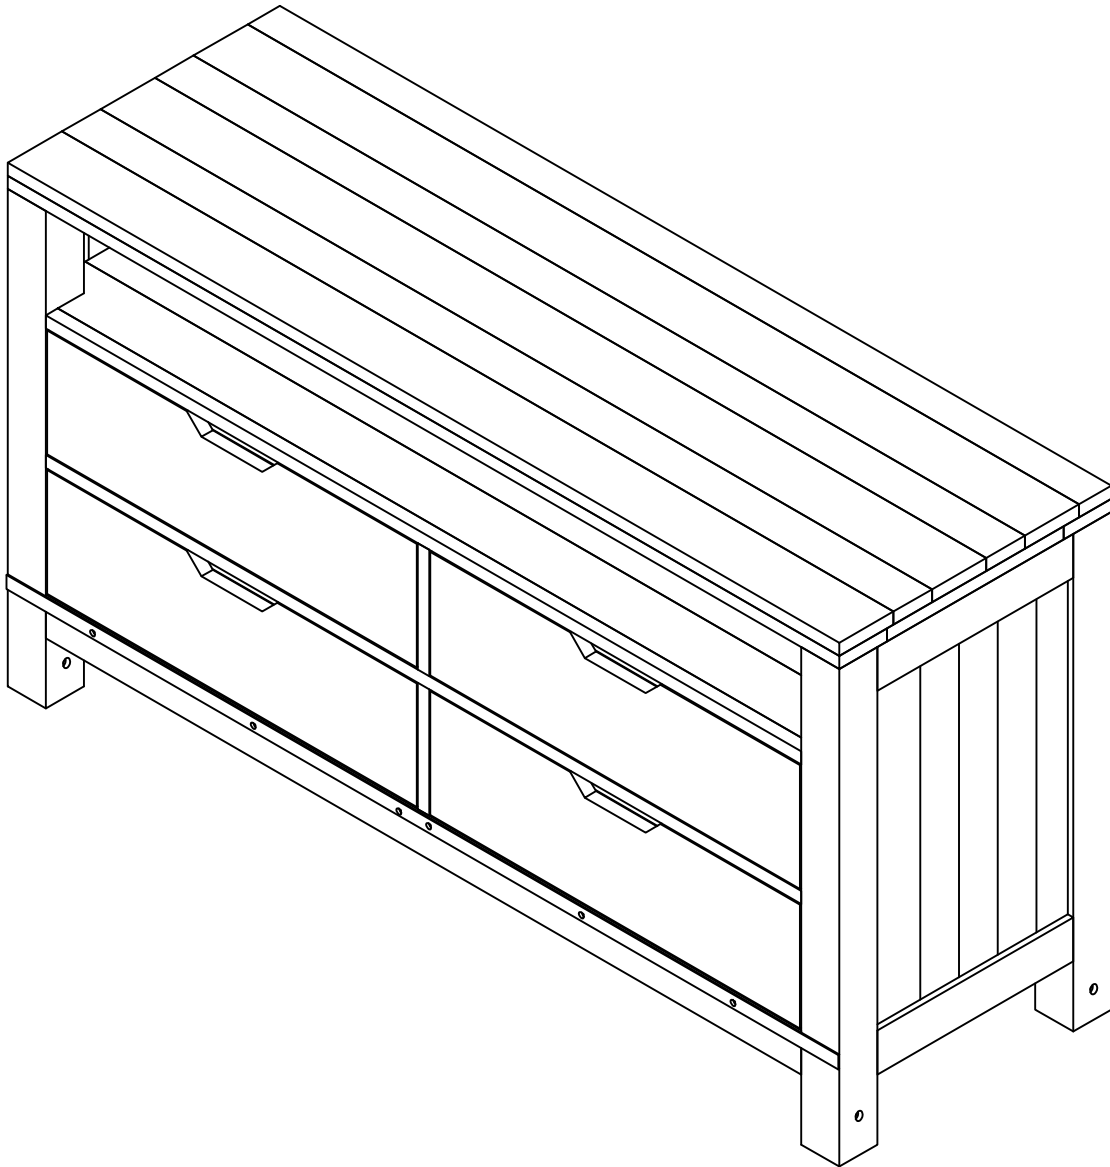

TARYN ENTERTAINMENT CONSOLE ASSEMBLY INSTRUCTIONS

PARTS PACKING CONFIGURATIONS

NOTE! IF YOU ARE NOT BUILDING THE FULL TARYN ENTERTAINMENT WALL, PLEASE DISREGARD HARDWARE PACKED WITH ENTERTAINMENT CONSOLE.

HARDWARE

No.	Description	Photo	Quantity
1	Allen Bolt (M8X70)		4 PCS
2	Spring washer (M8)		4 PCS
3	Flat washer (M8)		4 PCS
4	Allen Key		1 PC