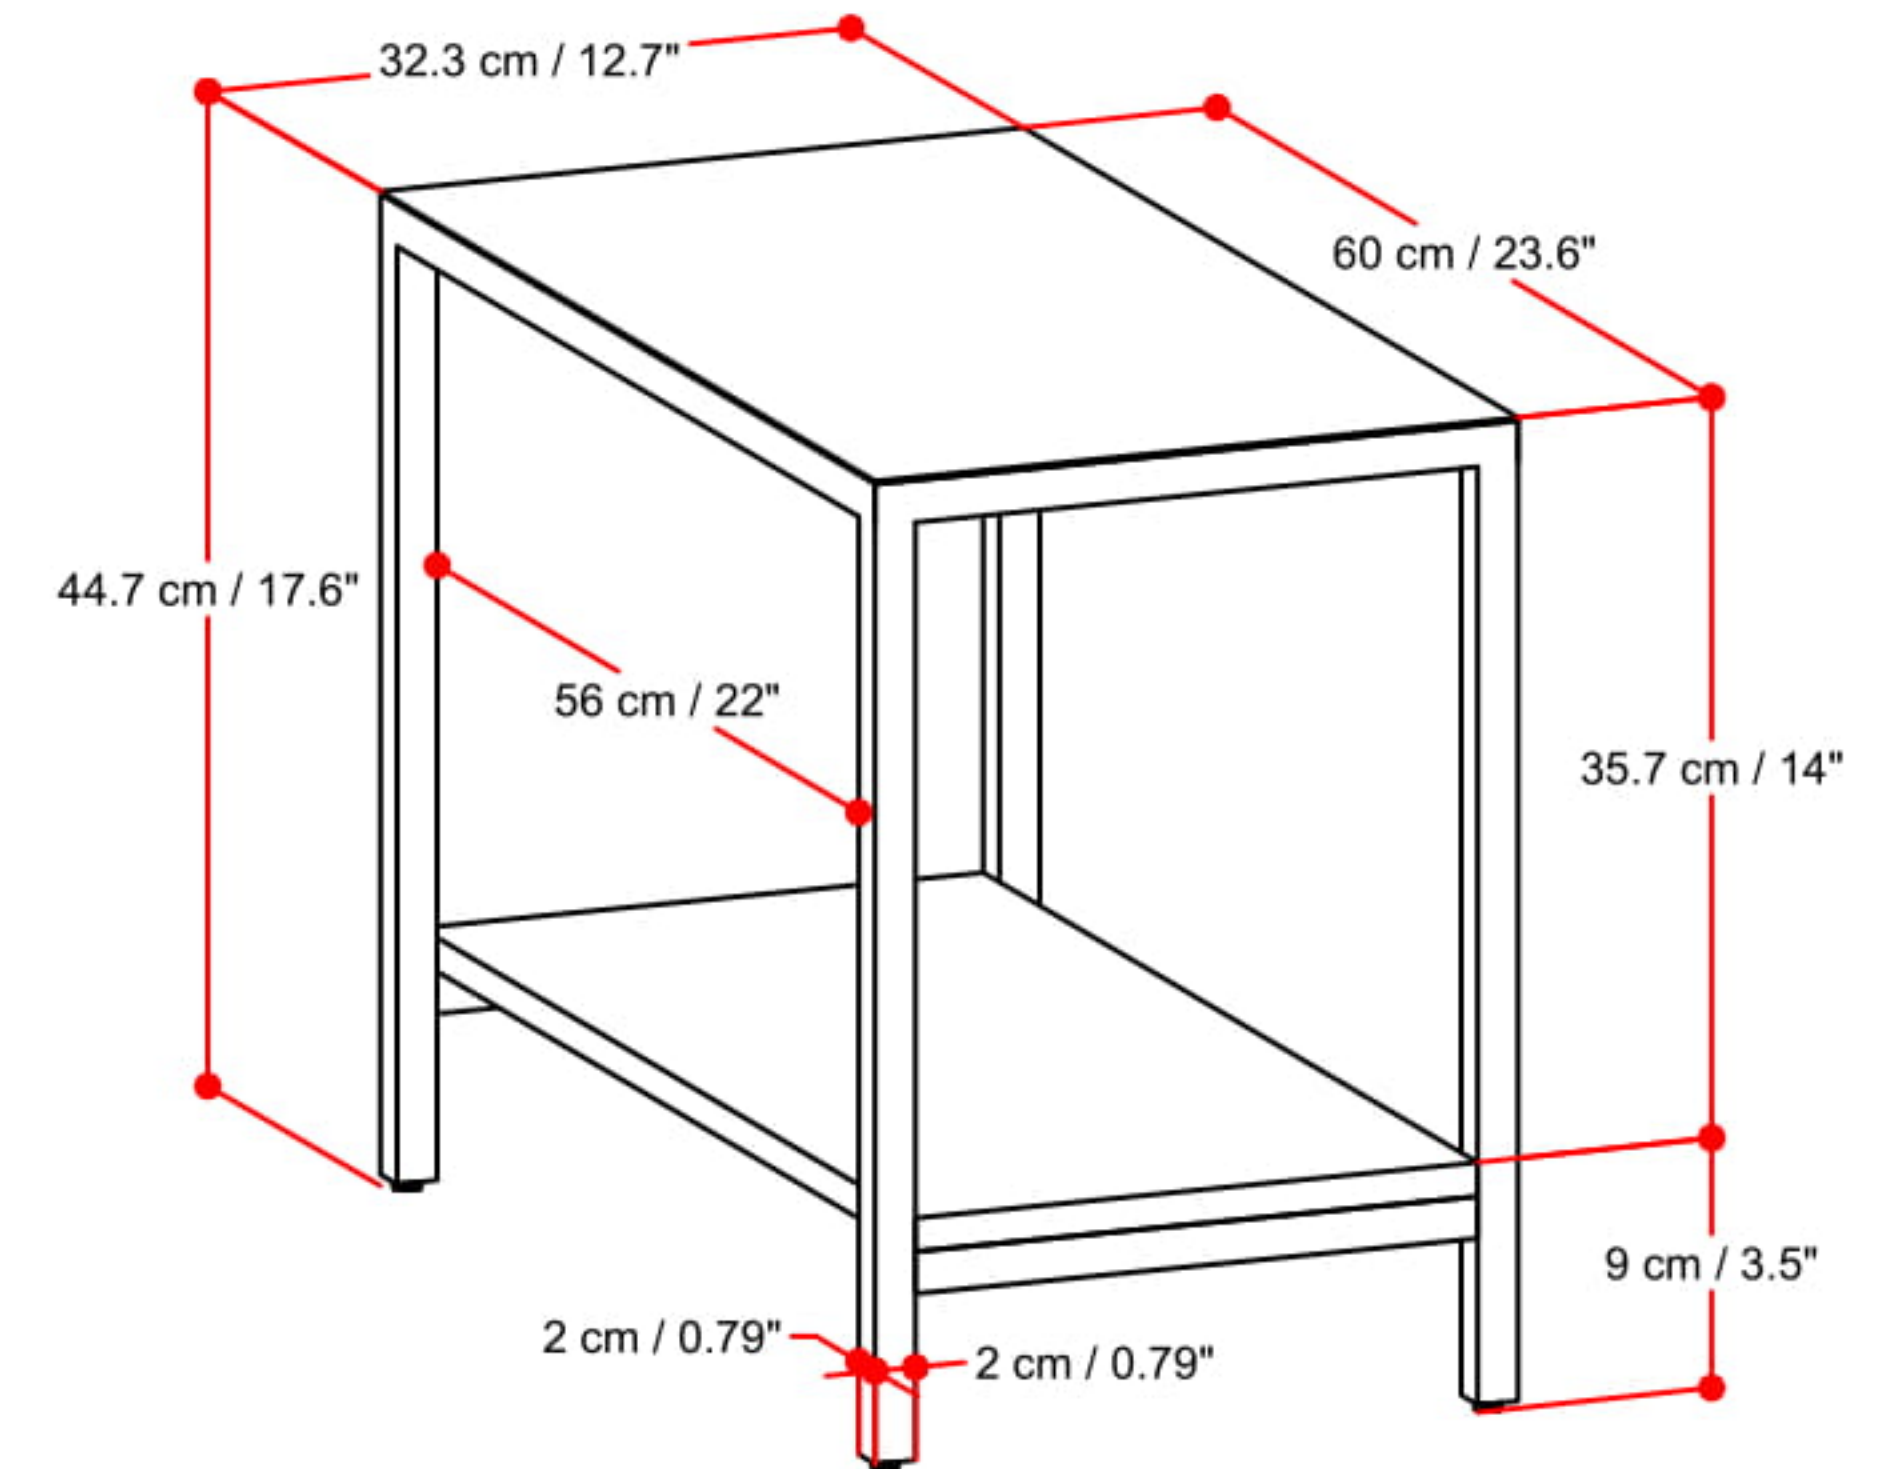

BELMGROVE NESTING 2 TABLES

Net Weight- 26.4 (lb)