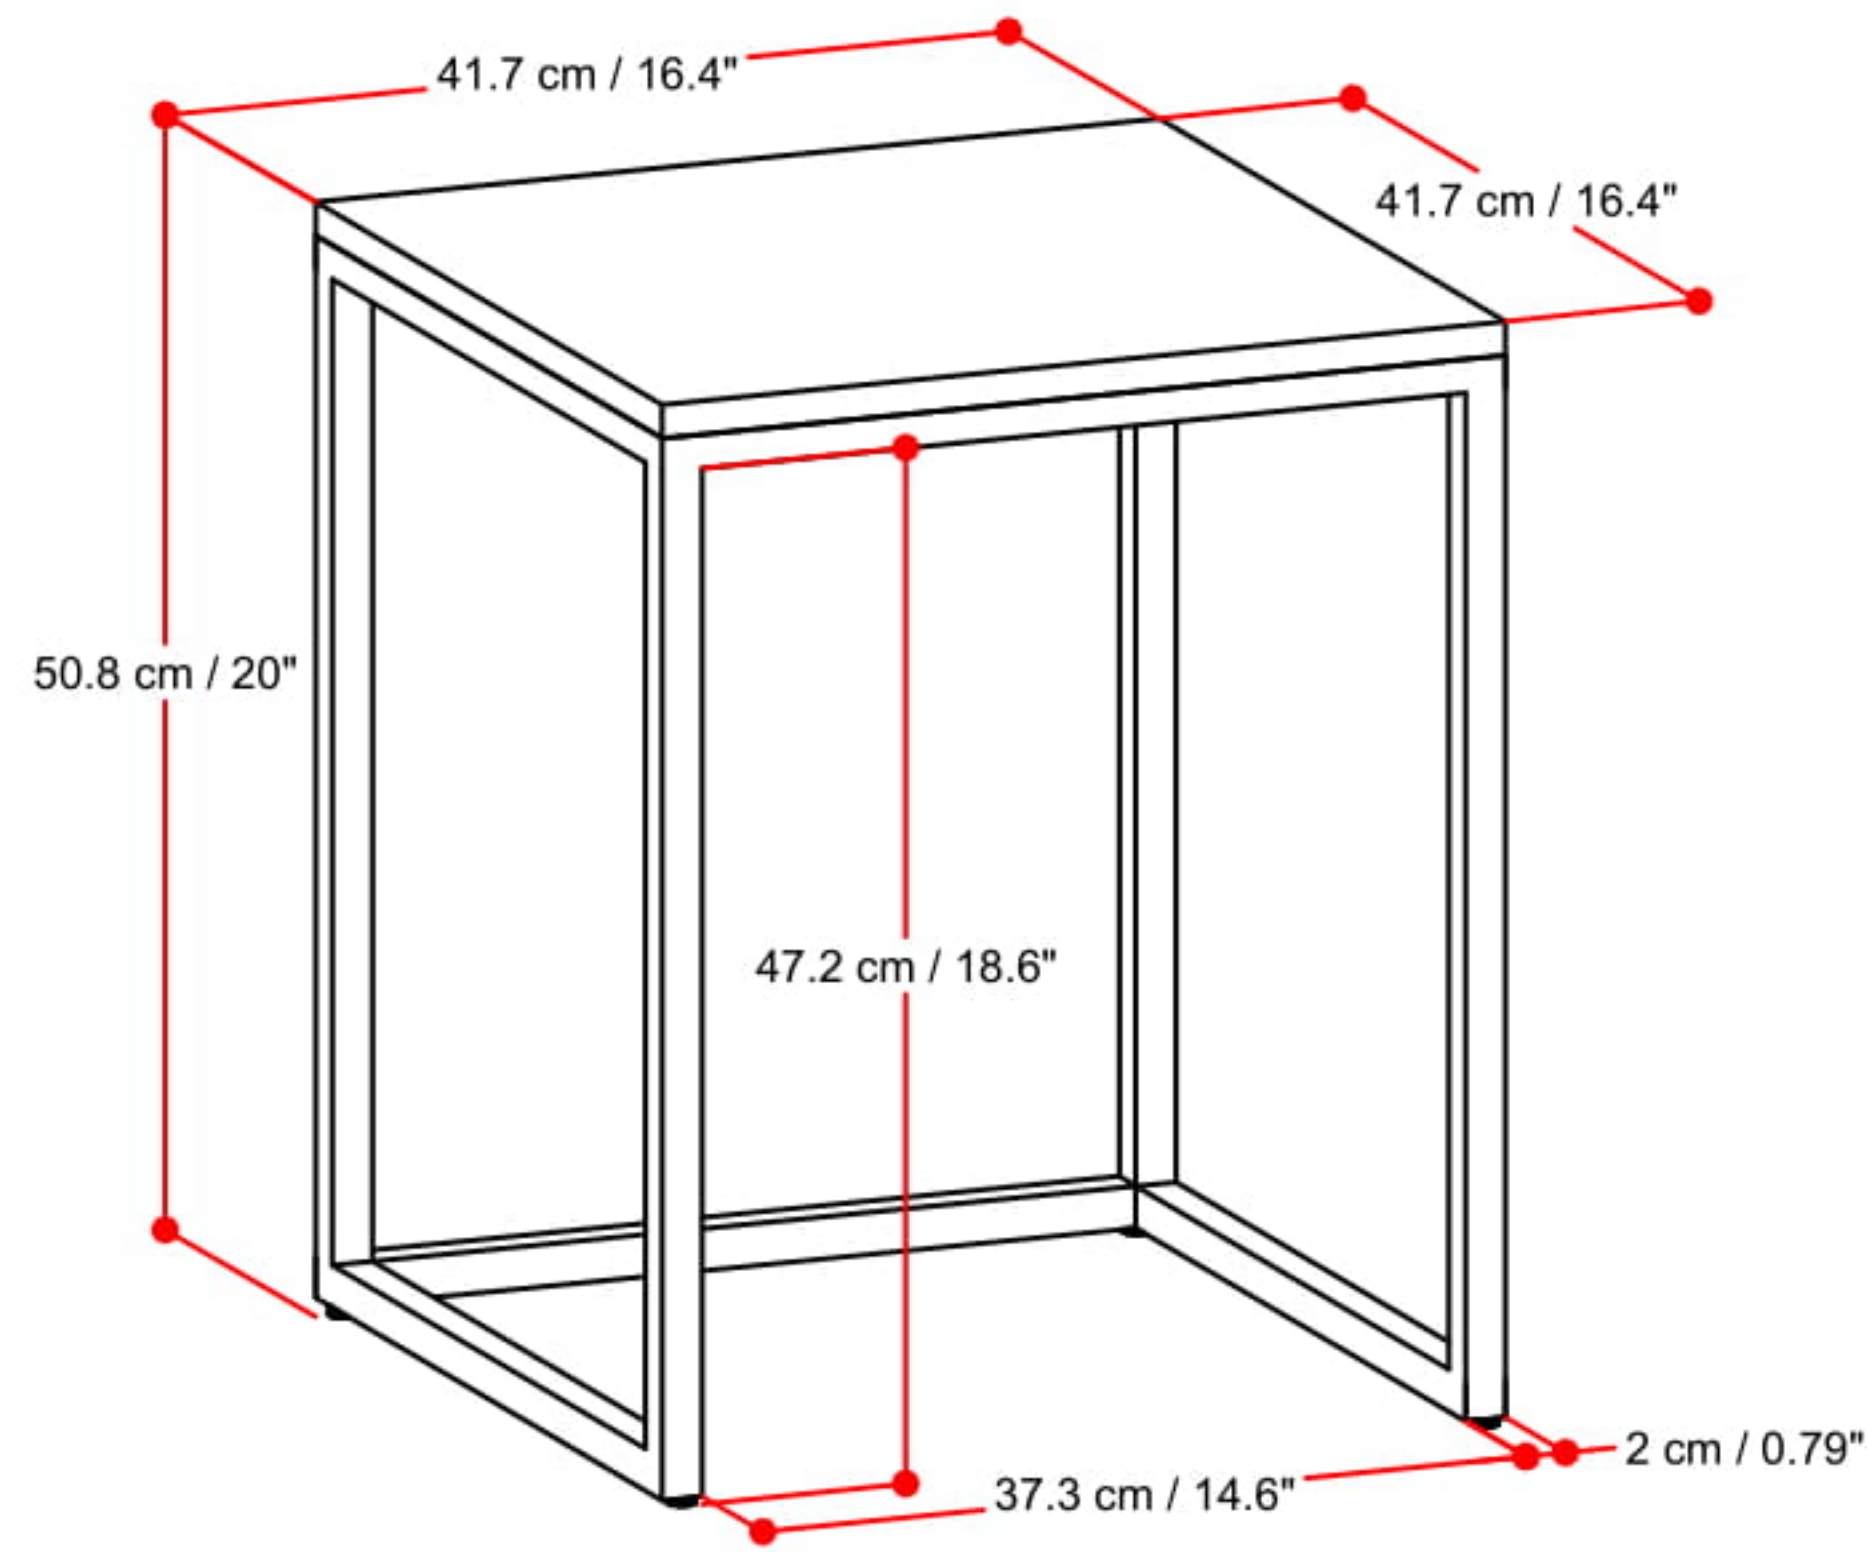

BELMGROVE NESTING 2 TABLES

Net Weight- 26.4 (lb)