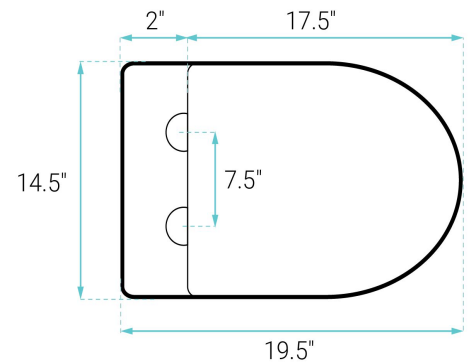

- White: SM-WT499
- Matte Black: SM-WT449MB

INCLUDED PARTS:

- Wall-Hung Toilet: SM-WT449
- QQ Feet: SM-QQF22
- Soft-close Seat: SM-QRS15GW
- Mounting Hardware: SM-TPT15

SPECIFICATIONS:

N.W: 61 lb.

D: 19.5" x W: 14.5" x H: 15"

- N.W: 33.0 lb.
- L: 22 ¹³/₁₆" x W: 4 ³/₄" x H: 51 ³/₁₆"

Included Kit Parts:

- Carrier System: SM-WC424
- Wall-Hung Toilet: SM-WT449
- Actuator Plate: SM-WC001W

Dual-Flush Flush Actuator SM-WC001W

Features: