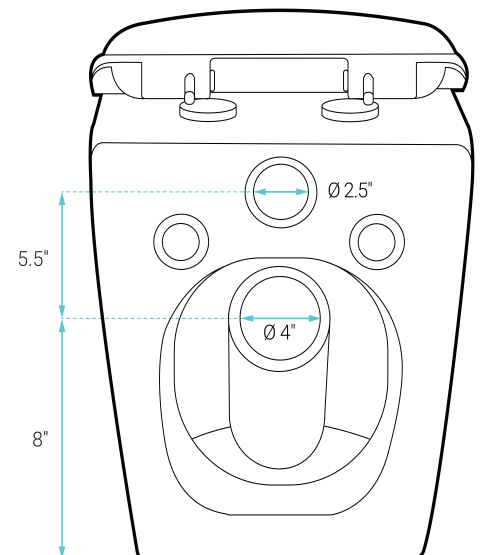

St. Tropez

Wall-Hung Toilet

SM-WT449

FEATURES:

- Space saving
- Glazed ceramic
- Round Bowl
- Quick-release, soft-close seat
- Adjustable bowl height

INSTALLATION:

Wall-Hung

COLORS & FINISHES:

- White: SM-WT499
- Matte Black: SM-WT449MB

INCLUDED PARTS:

- Wall-Hung Toilet: SM-WT449
- QQ Feet: SM-QQF22
- Soft-close Seat: SM-QRS15GW
- Mounting Hardware: SM-TPT15

SPECIFICATIONS:

N.W: 61 lb.

D: 19.5" x W: 14.5" x H: 15"

- N.W: 33.0 lb.
- L: 22 ¹³/₁₆" x W: 4 ³/₄" x H: 51 ³/₁₆"

Included Kit Parts:

- Carrier System: SM-WC424
- Wall-Hung Toilet: SM-WT449
- Actuator Plate: SM-WC001W

Dual-Flush Flush Actuator SM-WC001W

Features:

- ABS material
- Dual-flush push buttons

Installation:

- Front-mount

Specifications:

- N.W: 2.0 lb.
- L: $9 \frac{5}{16}$ " x W: $\frac{5}{16}$ " x H: 6"

Included Kit Parts:

- Carrier System: SM-WC424
- Wall-Hung Toilet: SM-WT449
- Actuator Plate: SM-WC001W