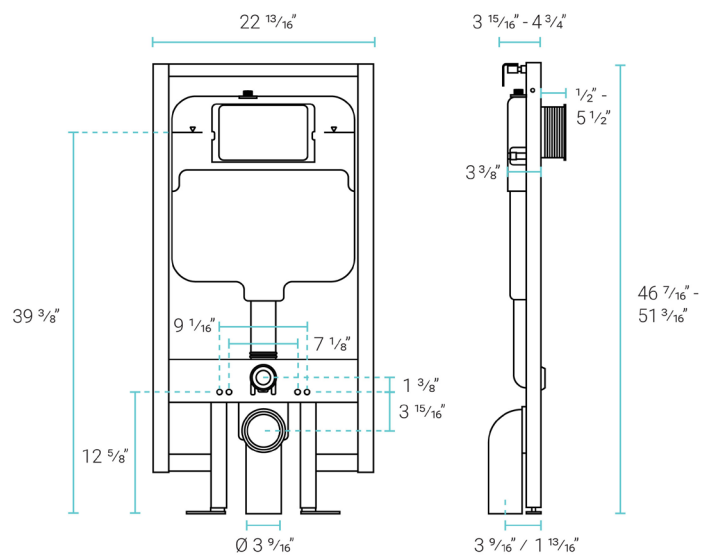

- White: SM-WT499
- Matte Black: SM-WT449MB

INCLUDED PARTS:

- Wall-Hung Toilet: SM-WT449
- QQ Feet: SM-QQF22
- Soft-close Seat: SM-QRS15GW
- Mounting Hardware: SM-TPT15

SPECIFICATIONS:

N.W: 61 lb.

D: 19.5" x W: 14.5" x H: 15"

Residential Concealed Tank Carrier System

for Wall-Hung Toilet

SM-WC424

Features:

- Saves space with concealed tank
- Strong, secure hold
- Easy tank access
- Adjustable height

Installation:

- In-wall

Specifications:

- N.W: 33.0 lb.
- L: 22 ¹³/₁₆" x W: 4 ³/₄" x H: 51 ³/₁₆"

Included Kit Parts:

- Carrier System: SM-WC424
- Wall-Hung Toilet: SM-WT449
- Actuator Plate: SM-WC001W

Dual-Flush Flush Actuator SM-WC001W

Features:

- ABS material
- Dual-flush push buttons

Installation:

- Front-mount

Specifications:

- N.W: 2.0 lb.
- L: $9 \frac{5}{16}$ " x W: $\frac{5}{16}$ " x H: 6"

Included Kit Parts:

- Carrier System: SM-WC424
- Wall-Hung Toilet: SM-WT449
- Actuator Plate: SM-WC001W