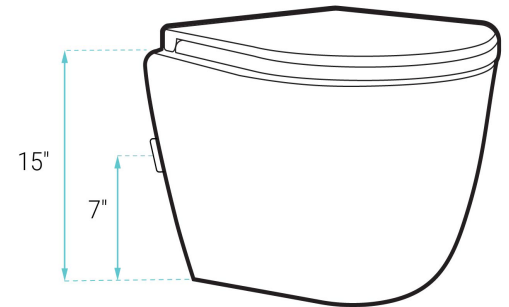

St. Tropez

Wall-Hung Toilet

SM-WT449

FEATURES:

- Space saving
- Glazed ceramic
- Round Bowl
- Quick-release, soft-close seat
- Adjustable bowl height

INSTALLATION:

Wall-Hung

COLORS & FINISHES:

- White: SM-WT499
- Matte Black: SM-WT449MB

INCLUDED PARTS:

- Wall-Hung Toilet: SM-WT449
- QQ Feet: SM-QQF22
- Soft-close Seat: SM-QRS15GW
- Mounting Hardware: SM-TPT15

SPECIFICATIONS:

N.W: 61 lb.

D: 19.5" x W: 14.5" x H: 15"