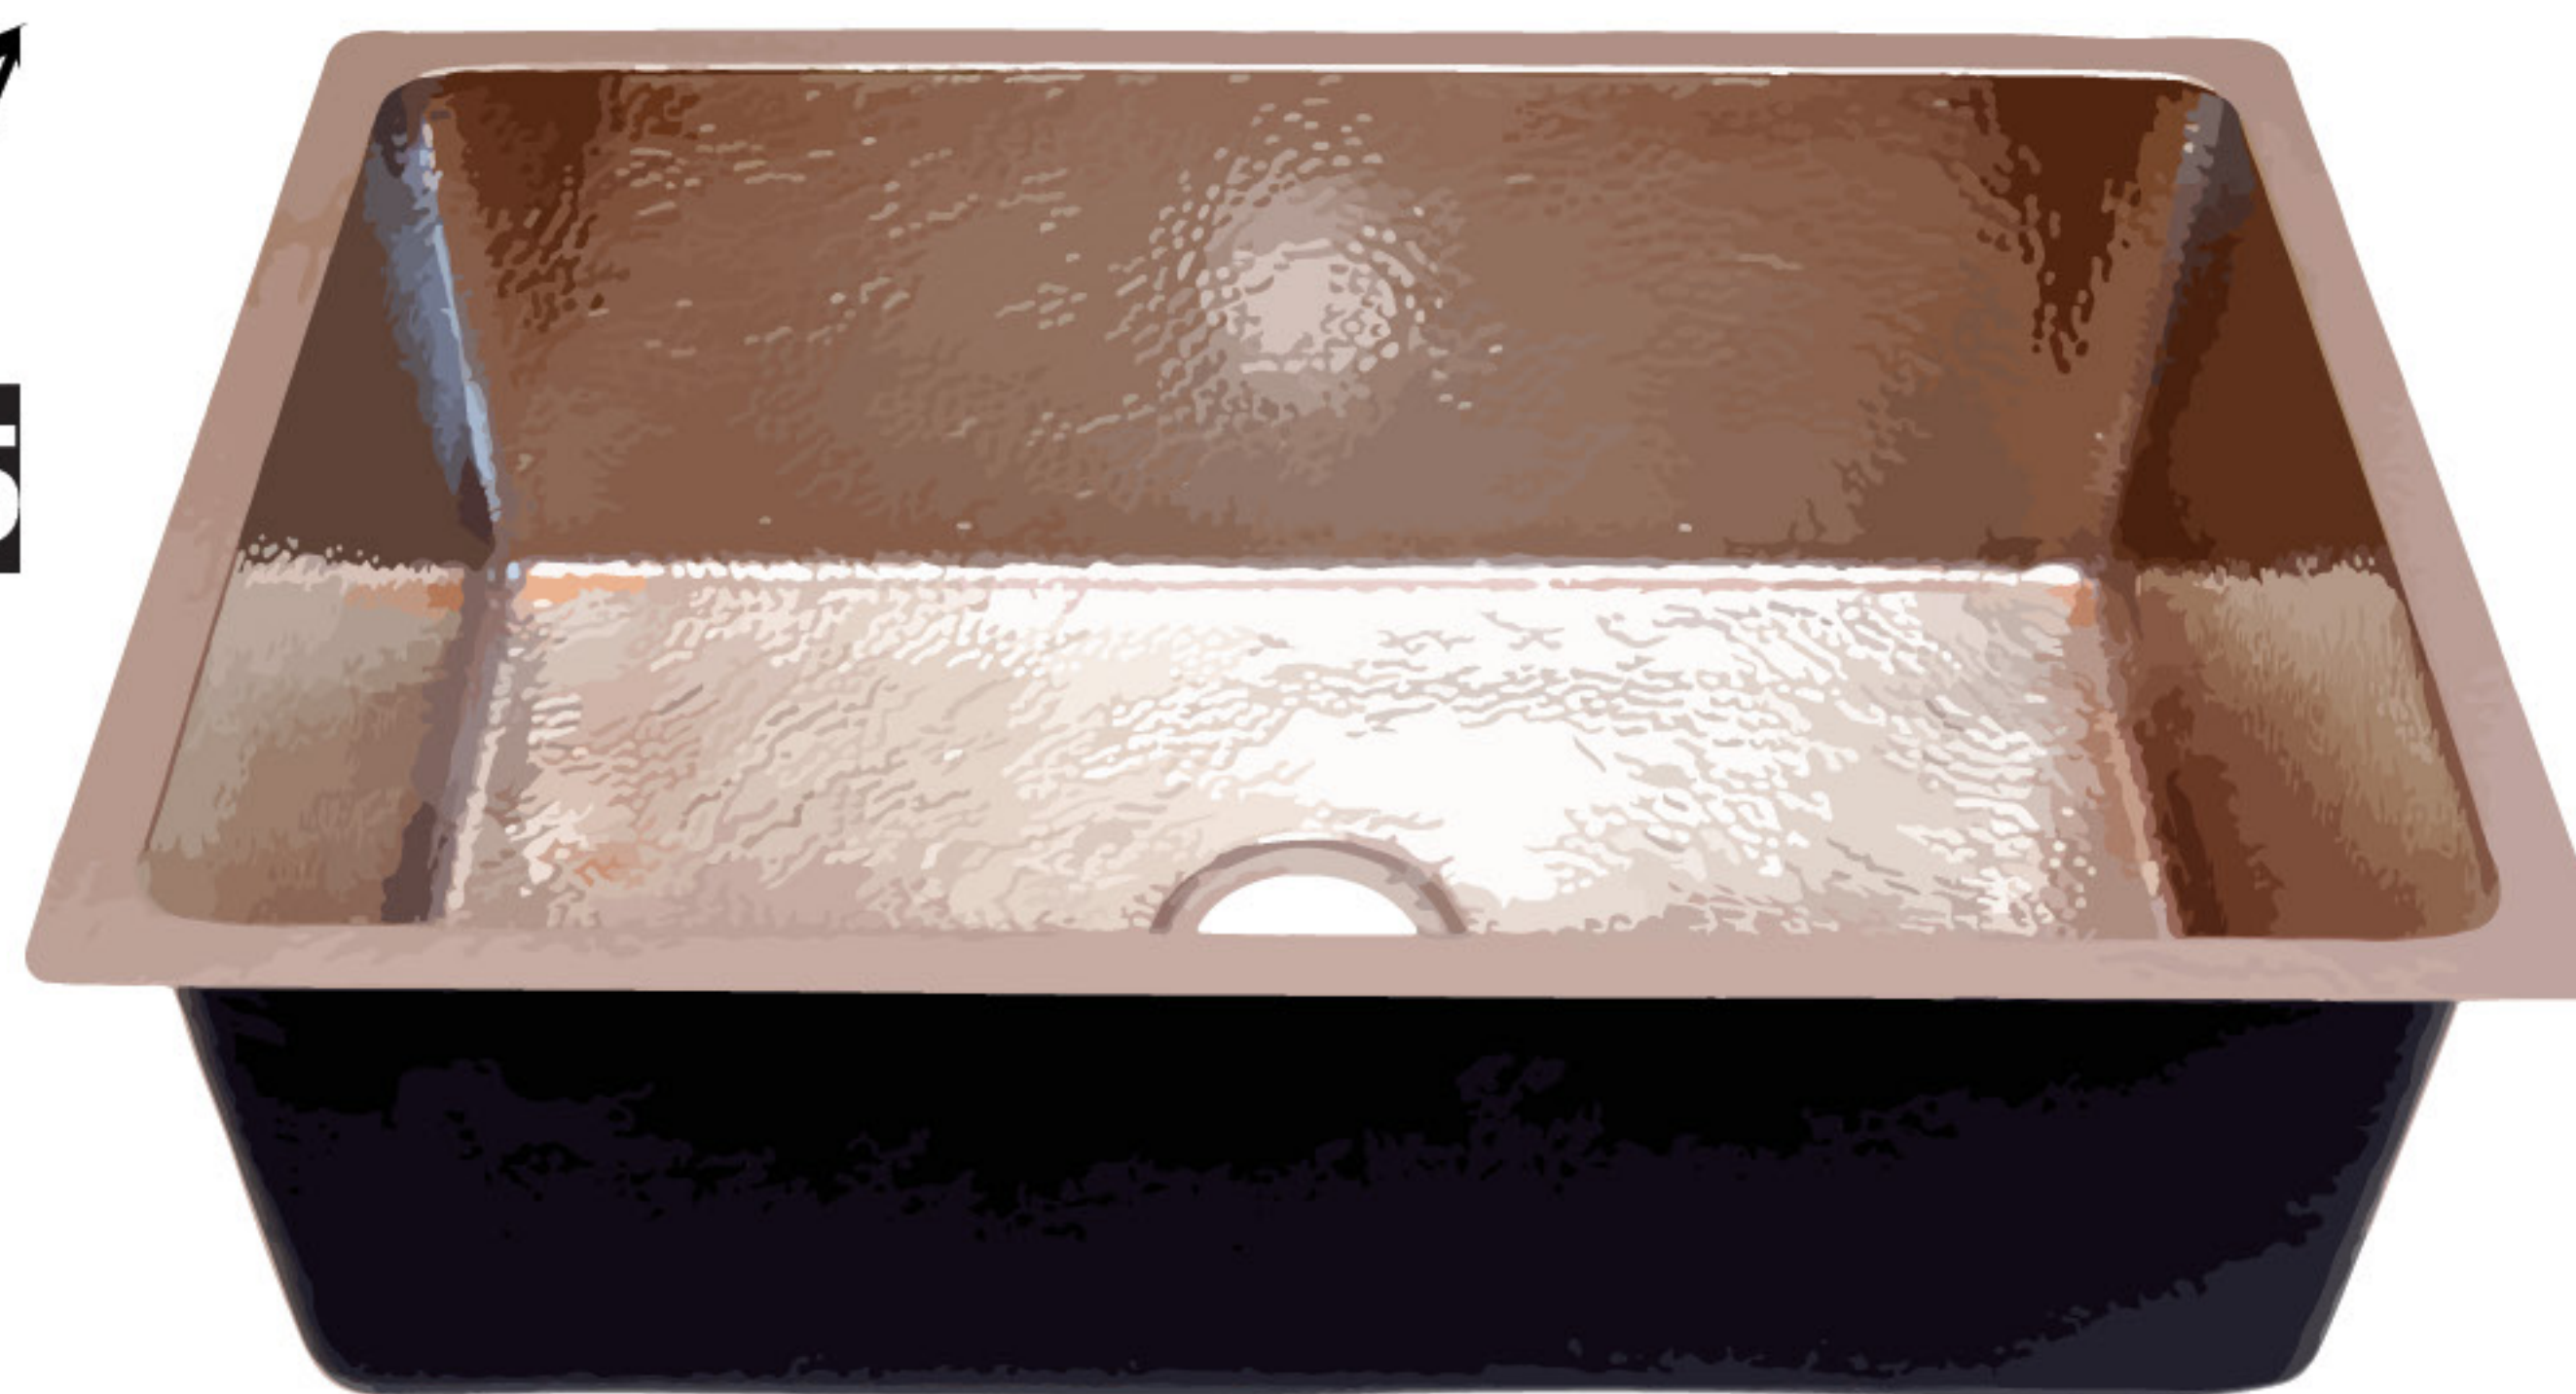

SK-023

UNDERMOUNT KITCHEN SINK

← 30.25" →

↑ 9.5" ↓

↗ 20.25 ↘

NOTE:
Every unit in this series is handmade by a skilled artisan. As a result, color, texture and size will vary slightly with each unit. The measurements displayed should be taken as an approximation of the finished product.