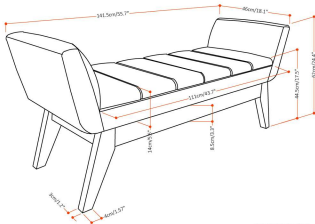

LANGDON EXTRA WIDE OTTOMAN BENCH

Net Weight: 38.6 (lbs)