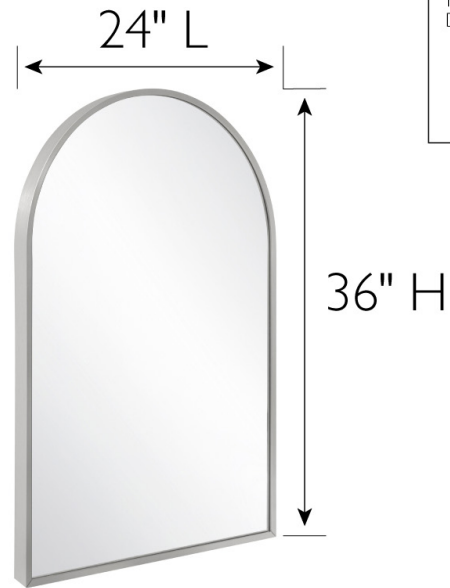

## Maeve Metal Framed Wall Mirror 36" x 24"

Silver

### SPECIFICATIONS

<b>MATERIAL CONSTRUCTION:</b>	Glass	<b>FACE FRAME MATERIAL:</b>	Aluminum
<b>ASSEMBLY REQUIRED:</b>	No	<b>SIDES MATERIAL:</b>	Aluminum
<b>TOOLS NEEDED FOR INSTALLATION:</b>	Screws, Screwdriver	<b>BOTTOM MATERIAL:</b>	Aluminum
<b>ASSEMBLED DIMENSIONS:</b>	36" H x 24" L x 1.1" D	<b>BACK PANEL MATERIAL:</b>	MDF
<b>WEIGHT:</b>	14.87 lbs.	<b>BACK BRACE MATERIAL:</b>	N/A
<b>NUMBER OF DOORS:</b>	0	<b>GLASS STYLE:</b>	Flat Panel
<b>DOOR MATERIAL:</b>	N/A	<b>LIGHTED:</b>	No
<b>NUMBER OF SHELVES:</b>	N/A	<b>POWER SOURCE:</b>	N/A
<b>ADJUSTABLE SHELVES:</b>	N/A	<b>MOUNTING HARDWARE INCLUDED:</b>	Yes
<b>SHELF MAX WEIGHT CAPACITY:</b>	N/A	<b>MOUNTING TYPE:</b>	Wall Mount
<b>SHELF WIDTH:</b>	N/A	<b>QTY OF LAMPS:</b>	N/A
<b>SHELF THICKNESS:</b>	N/A		
<b>SHELF MATERIAL:</b>	N/A		