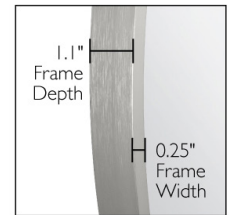

## Maeve Metal Framed Wall Mirror 36" x 24"

Silver

### SPECIFICATIONS

<b>MATERIAL CONSTRUCTION:</b>	Glass	<b>FACE FRAME MATERIAL:</b>	Aluminum
<b>ASSEMBLY REQUIRED:</b>	No	<b>SIDES MATERIAL:</b>	Aluminum
<b>TOOLS NEEDED FOR INSTALLATION:</b>	Screws, Screwdriver	<b>BOTTOM MATERIAL:</b>	Aluminum
<b>ASSEMBLED DIMENSIONS:</b>	36" H x 24" L x 1.1" D	<b>BACK PANEL MATERIAL:</b>	MDF
<b>WEIGHT:</b>	14.87 lbs.	<b>BACK BRACE MATERIAL:</b>	N/A
<b>NUMBER OF DOORS:</b>	0	<b>GLASS STYLE:</b>	Flat Panel
<b>DOOR MATERIAL:</b>	N/A	<b>LIGHTED:</b>	No
<b>NUMBER OF SHELVES:</b>	N/A	<b>POWER SOURCE:</b>	N/A
<b>ADJUSTABLE SHELVES:</b>	N/A	<b>MOUNTING HARDWARE INCLUDED:</b>	Yes
<b>SHELF MAX WEIGHT CAPACITY:</b>	N/A	<b>MOUNTING TYPE:</b>	Wall Mount
<b>SHELF WIDTH:</b>	N/A	<b>QTY OF LAMPS:</b>	N/A
<b>SHELF THICKNESS:</b>	N/A		
<b>SHELF MATERIAL:</b>	N/A		