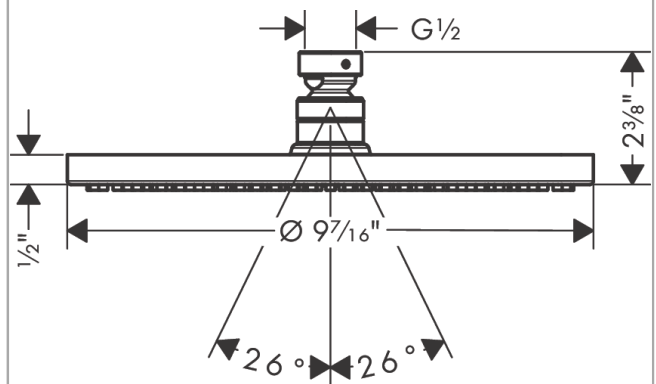

**Raindance S**

**Showerhead 240 1-Jet PowderRain, 2.5 GPM**

Finishes : **brushed nickel** Part no. : **27624821**

**Description**

**Features**

- Spray modes: PowderRain
- Flow: 2.5 GPM (9.5 L/Min)
- Fully-finished matching spray face

**Item details**

List Price \$ 817.00

**Technology**

**Compliance**

**Product image**

**Scale drawing**

**Raindance S**  
**Showerhead 240 1-Jet PowderRain, 2.5 GPM**  
Finishes : **brushed nickel** Part no. : **27624821**

Exploded drawing

Year of production: >11/18

**Raindance S**

**Showerhead 240 1-Jet PowderRain, 2.5 GPM**

Finishes : **brushed nickel** Part no. : **27624821**

**Spare parts list**

Year of production: >11/18

Pos.	Description	Part no.	Price	PU
1	filter	92672000	-	1
2	nut	97958820	-	1
3	lever collar	97536000	-	1
4	seal	97606000	-	1
5	screw	95796000	-	1
6	O-ring 7x2	98419000	-	1