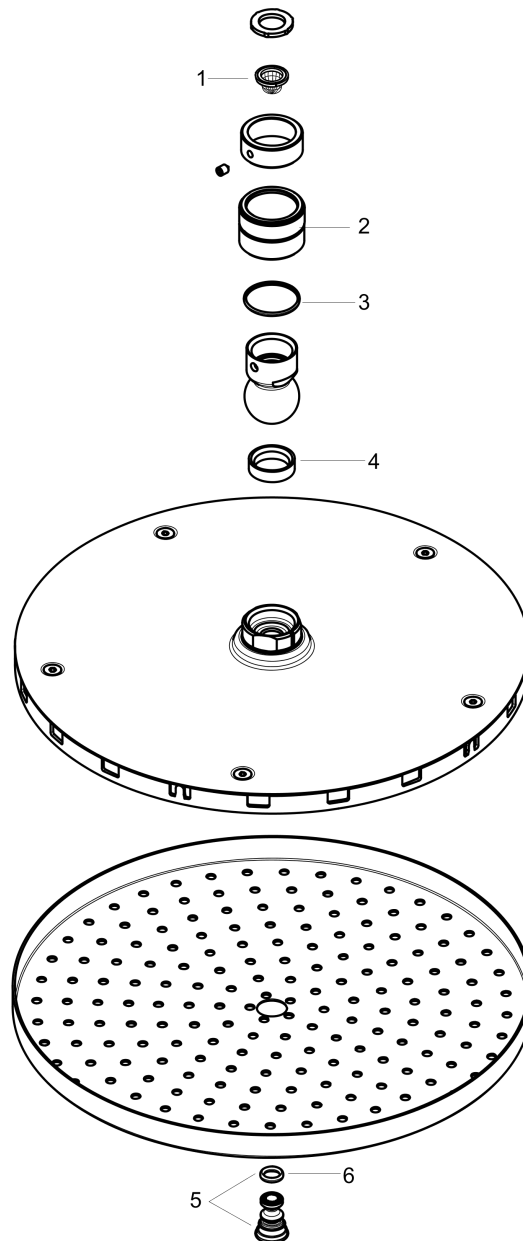

**Raindance S**

**Showerhead 240 1-Jet PowderRain, 2.5 GPM**

Finishes : **brushed nickel** Part no. : **27624821**

**Description**

**Features**

- Spray modes: PowderRain
- Flow: 2.5 GPM (9.5 L/Min)
- Fully-finished matching spray face

**Item details**

List Price \$ 817.00

**Technology**

**Compliance**

**Product image**

**Scale drawing**

**Raindance S**  
**Showerhead 240 1-Jet PowderRain, 2.5 GPM**  
Finishes : **brushed nickel** Part no. : **27624821**

Exploded drawing

Year of production: >11/18

**Raindance S**

**Showerhead 240 1-Jet PowderRain, 2.5 GPM**

Finishes : **brushed nickel** Part no. : **27624821**

**Spare parts list**

Year of production: >11/18

Pos.	Description	Part no.	Price	PU
1	filter	92672000	-	1
2	nut	97958820	-	1
3	lever collar	97536000	-	1
4	seal	97606000	-	1
5	screw	95796000	-	1
6	O-ring 7x2	98419000	-	1