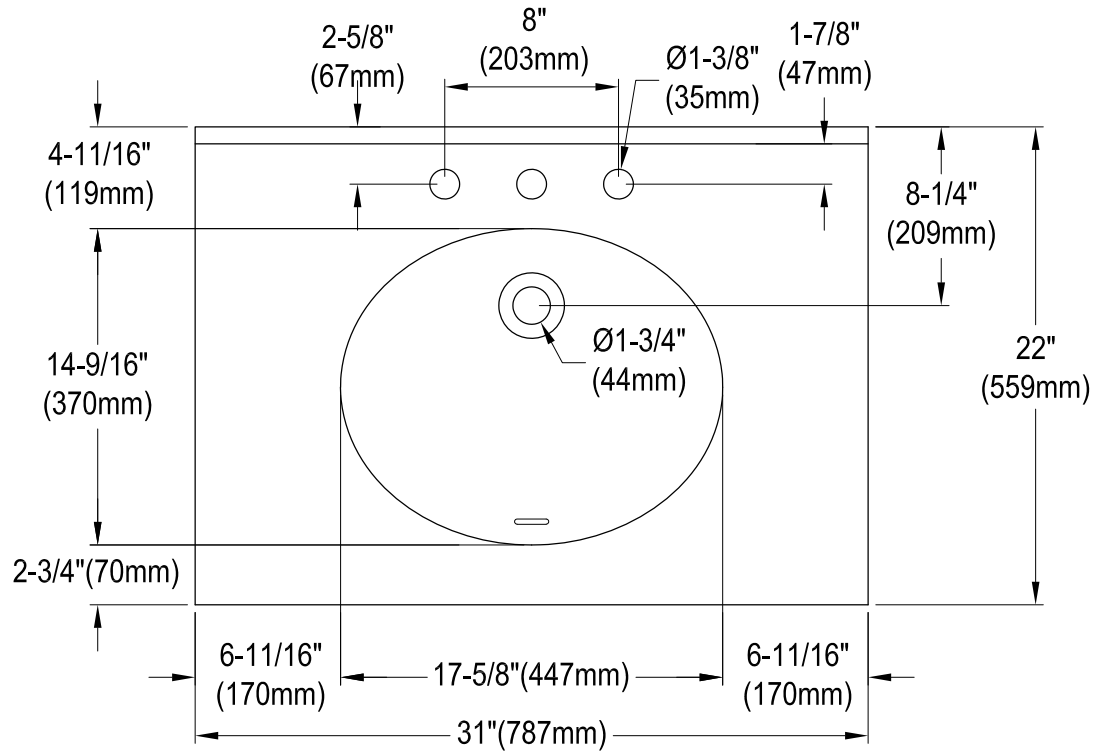

KVPB3122A38

31" x 22" Solid Surface White Stone Vanity Top with Oval Sink

VSPLBRKT (1 pc)

Drain Hole Size

(Scale 2:1)