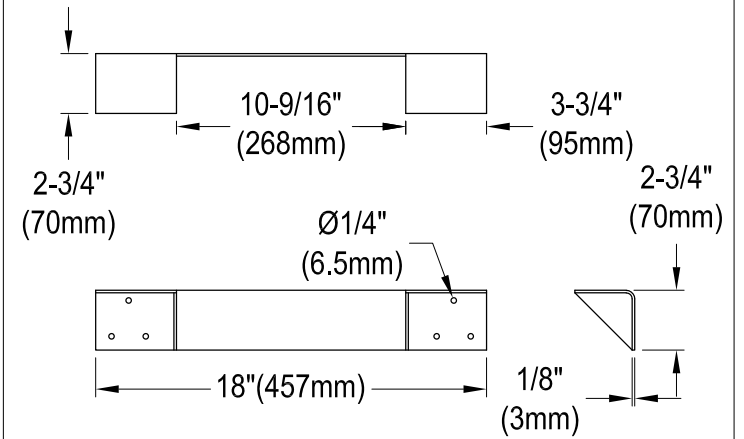

KVPB3122A38

31" x 22" Solid Surface White Stone Vanity Top with Oval Sink

VSPLBRKT (1 pc)

Drain Hole Size

(Scale 2:1)