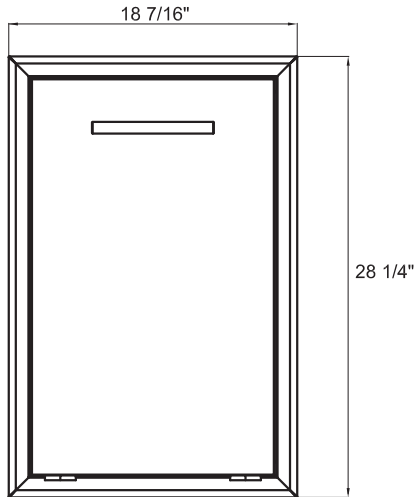

**MODEL:
XOG18TRASH1**

**PRO-GRADE LUXURY
TILT-OUT TRASH BIN**

**18
INCH**

Overall Dimensions

Width	Height	Depth
18 7/16	28 1/4	13 1/2

Cut - Out Dimensions

Width	Height	Depth
16	24	13