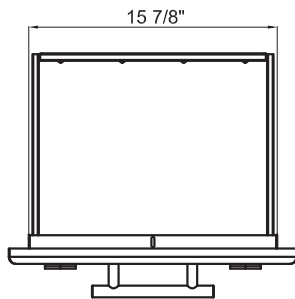

**MODEL:
XOG18TRASH1**

**PRO-GRADE LUXURY
TILT-OUT TRASH BIN**

**18
INCH**

Overall Dimensions

Width	Height	Depth
18 7/16	28 1/4	13 1/2

Cut - Out Dimensions

Width	Height	Depth
16	24	13