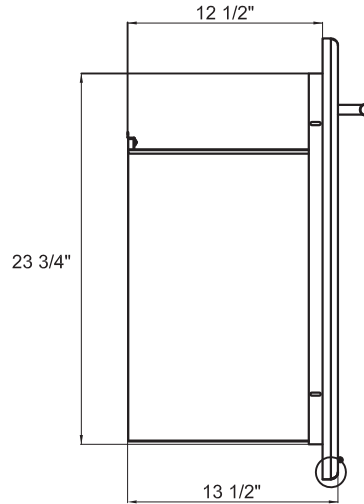

**MODEL:
XOG18TRASH1**

**PRO-GRADE LUXURY
TILT-OUT TRASH BIN**

**18
INCH**

Overall Dimensions

Width	Height	Depth
18 7/16	28 1/4	13 1/2

Cut - Out Dimensions

Width	Height	Depth
16	24	13