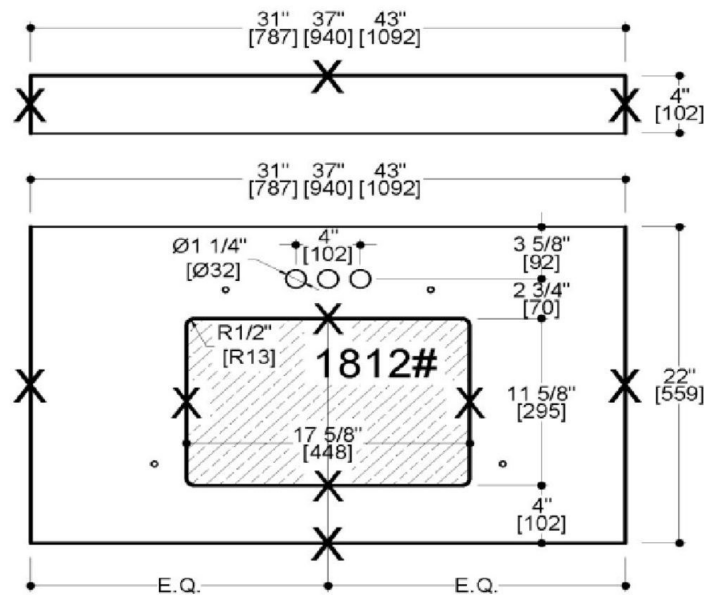

Granite Vanity Top 37"
Black Pearl

SPECIFICATIONS

MATERIAL:	Granite
TOOLS NEEDED FOR INSTALLATION:	100% silicone
ASSEMBLED DIMENSIONS:	7.5" H x 37" L x 22" D
ASSEMBLED WEIGHT:	84 lbs.
FAUCET TYPE:	Lav Centerset
NUMBER OF MOUNTING HOLES:	3
BOWL MATERIAL:	Ceramic
BACK SPLASH INCLUDED:	Yes
COLOR:	Black Pearl
NUMBER OF BOWLS:	1
BOWL DIMENSIONS:	7.4" H x 11.63" W x 17.63" D
BOWL SHAPE:	Rectangle
SINK THICKNESS:	0.75"
MOUNTING TYPE:	Undermount
OVERFLOW HOLE:	Yes