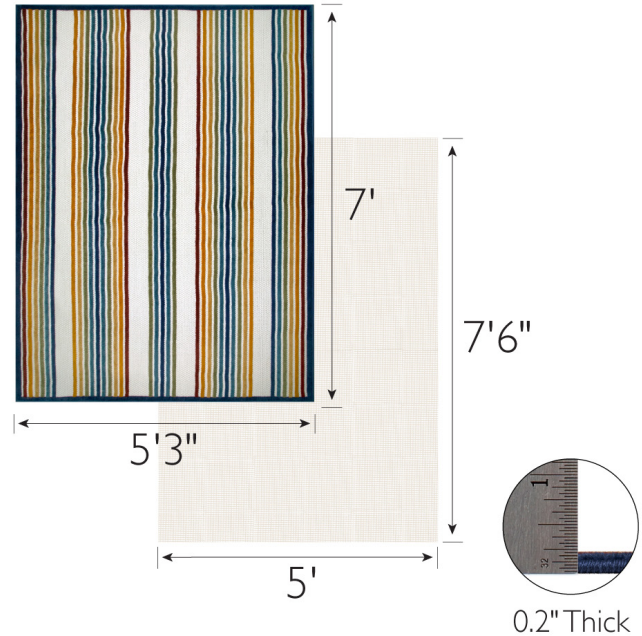

Blithe Indoor Outdoor Area Rug 5'X8' with Rug Pad
Multicolor

SPECIFICATIONS

MATERIAL:	Polypropylene	CONSTRUCTION:	Machine Made
BACKING MATERIAL:	Polypropylene	CONSTRUCTION TECHNIQUE:	Power Loom
INDOOR/OUTDOOR:	Indoor/Outdoor Use	REMOVABLE BACKING:	No
SHAPE:	Rectangle	NON-SLIP BACKING:	No
COLOR:	Multicolor	WATER RESISTANT:	Yes
ASSEMBLED DIMENSIONS:	0.2" H x 5'3" W x 7' L	SAFE FOR HEATED FLOORS:	No
ASSEMBLED WEIGHT:	10.65 lbs.	FLAME RETARDANT:	No
PILE HEIGHT:	0.2"	ANTI-MICROBIAL:	No
PILE HEIGHT VARIATION:	Yes		
RUG FRINGE OR TASSLE:	No		
MACHINE WASHABLE:	No		
RUG PAD INCLUDED:	Yes		