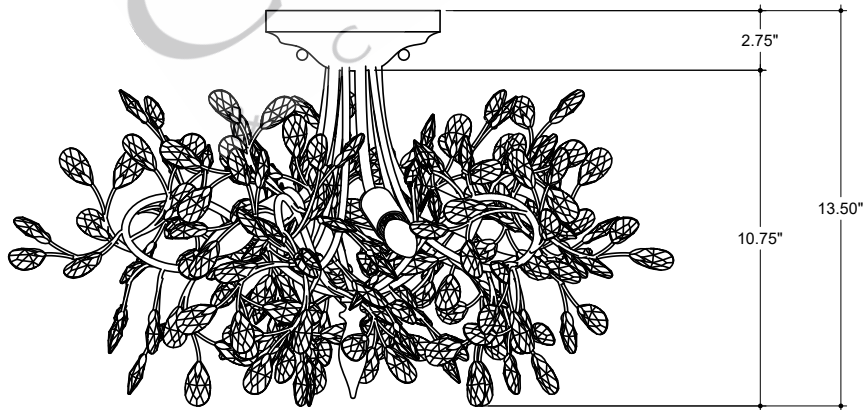

24.00" DIA. BODY

5.75" DIA. CANOPY

3.00" W X 4.00" L
UNIVERSAL BAR

TOP VIEW

3.00" W X 4.00" L UNIVERSAL BAR
GROUND SCREW INSERTED

MOUNTING SCREW

CANOPY DETAIL

FRONT VIEW