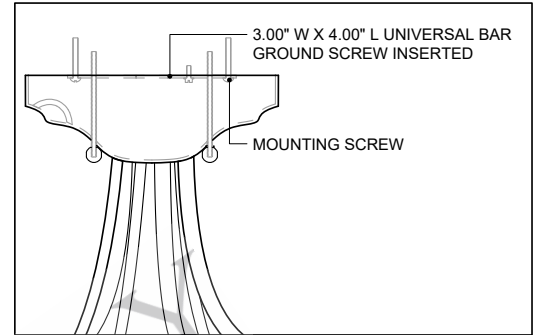

24.00" DIA. BODY

5.75" DIA. CANOPY

3.00" W X 4.00" L
UNIVERSAL BAR

TOP VIEW

3.00" W X 4.00" L UNIVERSAL BAR
GROUND SCREW INSERTED

MOUNTING SCREW

CANOPY DETAIL

FRONT VIEW