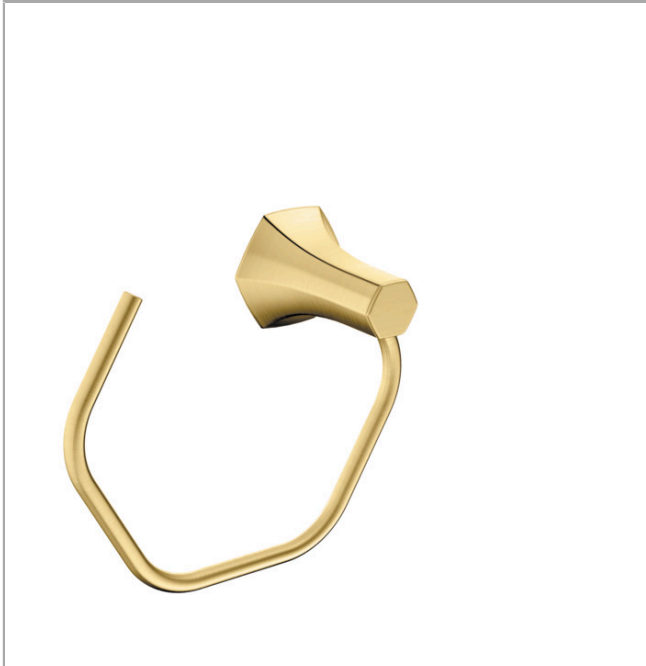

Locarno
Towel Ring
 Finishes : **brushed gold optic** Part no. : **04836250**

Description

Features

- Wall-mounted

Product image

Scale drawing