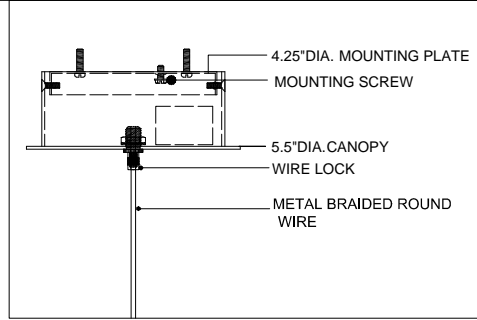

TOP VIEW

CANOPY DETAIL

FRONT VIEW

9000-1026

ALL WORK © 2022 CURREY & COMPANY