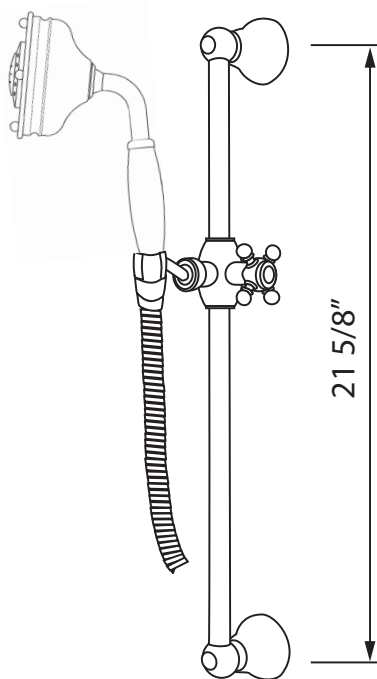

SPECIFICATIONS

DESCRIPTION

- 1150/8: 3-function handshower
- 1295: 1/2" outlet male; 1/2" inlet female NPT
- 16295: 59" (150 cm) shower hose
- 1200: Ø 3/4" (19mm) slide bar

FLOW

- 1.8 GPM/6.7 LPM at 60 PSI (CEC compliant)

Handshower Set With 22" Slide Bar and 3-Function Handshower

MODEL: 1310

UPC®

For warranty or additional information, contact:

U.S.A.
houseofrohl.com/support
 1-800-777-9762

QUEBEC / MARITIMES / WESTERN CANADA
 QUÉBEC / MARITIMES / OUEST CANADIEN
 QUEBEC / MARITIMOS / CANADA OCCIDENTAL
houseofrohl.ca/support
 1-866-473-8442

ONTARIO
houseofrohl.ca/support
 1-800-287-5354

SPECIFICATIONS

DESCRIPTION

- 1/2" outlet male; 1/2" inlet female NPT

WARRANTY

- Most products or parts carry "Limited Warranties" against manufacturing defects. For US customers please visit houseofrohl.com/support and for Canadian customers please visit houseofrohl.ca/support for complete product and finish warranty.

ONTARIO
houseofrohl.ca/support
 1-800-287-5354

SPECIFICATIONS

DESCRIPTION

- Length can be cut down
- Porcelain cap on handle
- Ø 3/4" (19mm) slide bar

WARRANTY

- Most products or parts carry "Limited Warranties" against manufacturing defects. For US customers please visit houseofrohl.com/support and for Canadian customers please visit houseofrohl.ca/support for complete product and finish warranty.