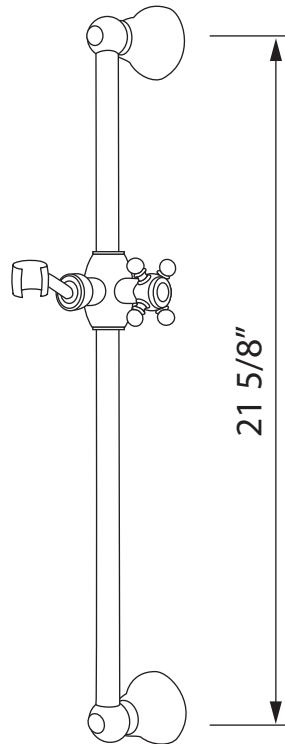

SPECIFICATIONS

DESCRIPTION

- Length can be cut down
- Porcelain cap on handle
- Ø 3/4" (19mm) slide bar

WARRANTY

- Most products or parts carry "Limited Warranties" against manufacturing defects. For US customers please visit houseofrohl.com/support and for Canadian customers please visit houseofrohl.ca/support for complete product and finish warranty.

MODEL: 1200

For warranty or additional information, contact:

U.S.A.
houseofrohl.com/support
1-800-777-9762

QUEBEC / MARITIMES / WESTERN CANADA
QUÉBEC / MARITIMES / OUEST CANADIEN
QUEBEC / MARITIMOS / CANADA OCCIDENTAL
houseofrohl.ca/support
1-866-473-8442

ONTARIO
houseofrohl.ca/support
1-800-287-5354