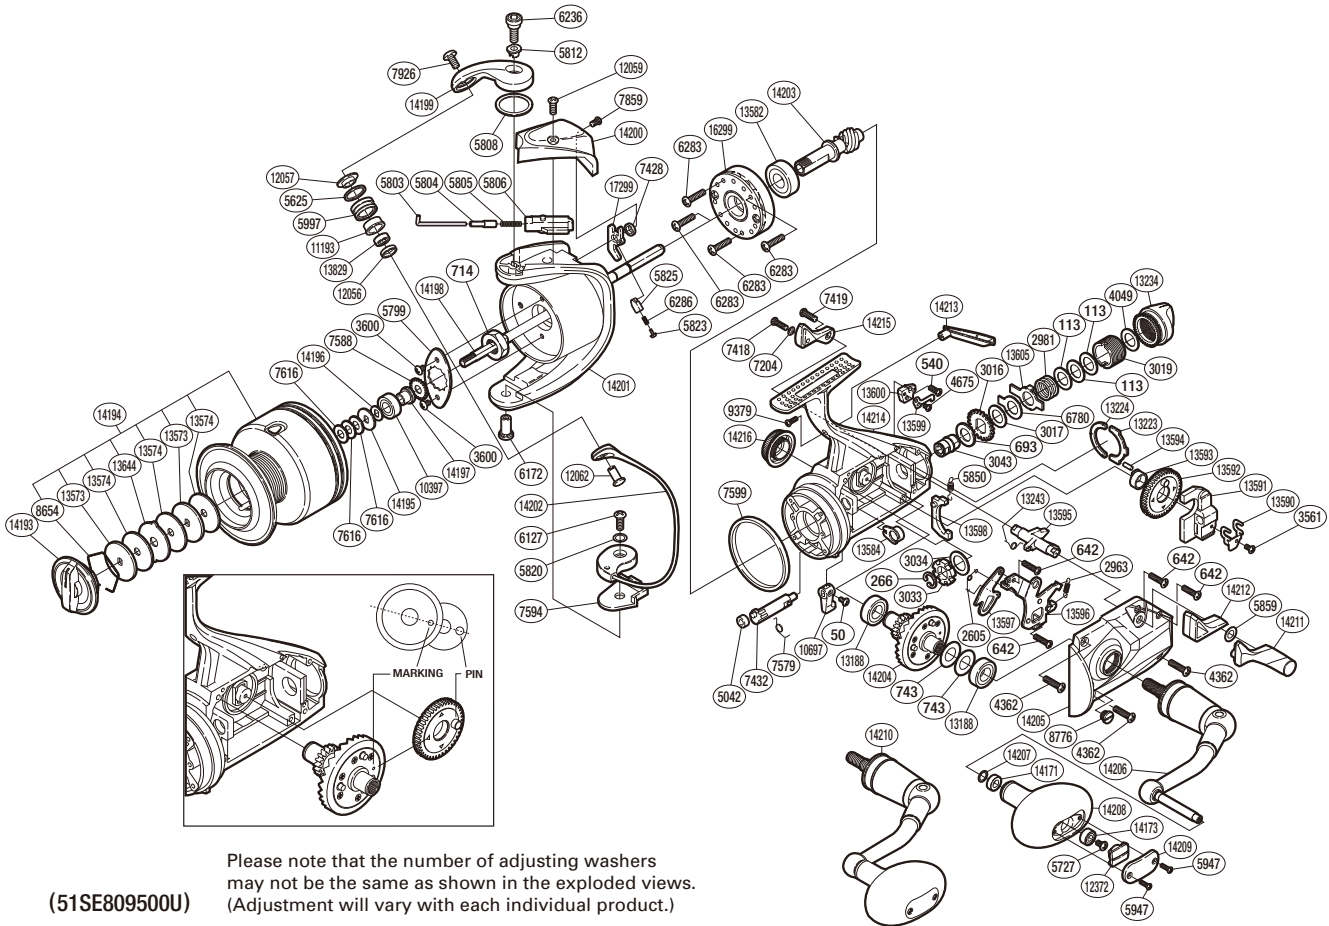

SHIMANO

THUNNUS CI4 S A-RB

TU-12000CI4

Please note that the number of adjusting washers may not be the same as shown in the exploded views. (Adjustment will vary with each individual product.)

(51SE809500U)