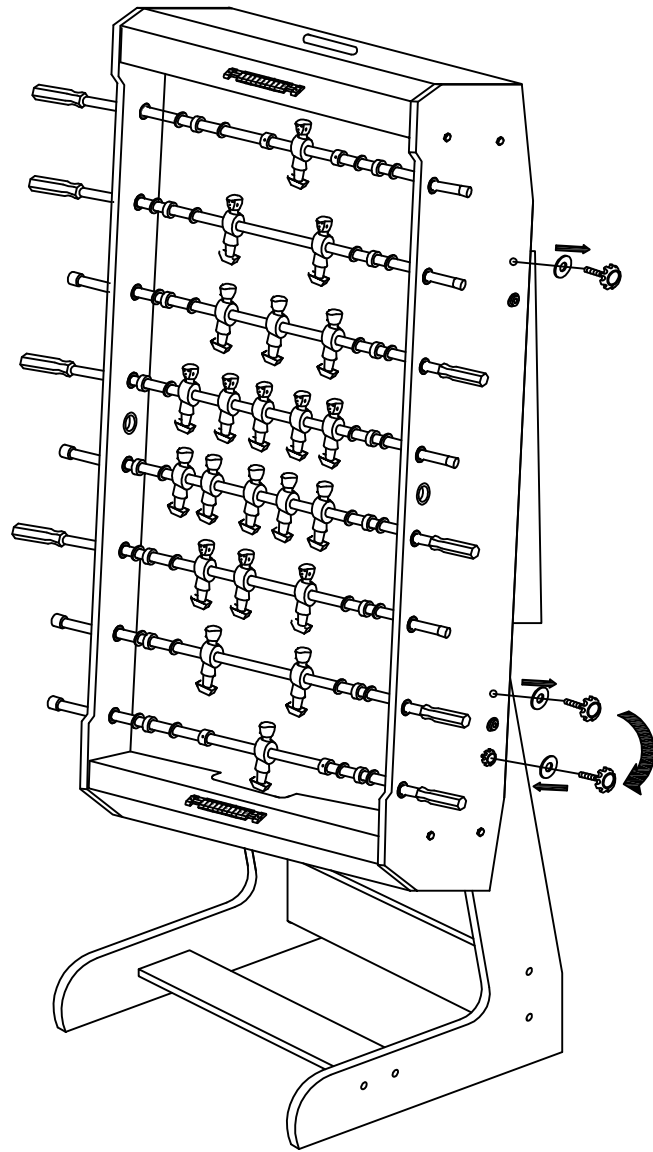

FIGURE 9

48" Folding Foosball Table

Assembly Instructions

PARTS IDENTIFIER

HARDWARE

<p>H1</p>  <p>1/4"×1-1/4"BOLT 8pcs</p>	<p>H2</p>  <p>1/4"FLAT WASHER 8pcs</p>	<p>H3</p>  <p>T4*40mm ROUND HEAD SCREW 16pcs</p>	<p>H4</p>  <p>5/16"×1-1/4"BOLT 4pcs</p>
<p>H5</p>  <p>5/16"WASHER 12pcs</p>	<p>H6</p>  <p>NYLON NUT 4pcs</p>	<p>H7</p>  <p>5/16"×2-1/4"BOLT 4pcs</p>	<p>H8</p>  <p>1" FLAT HEAD PHILLIPS SCREW 4pcs</p>
<p>P1</p>  <p>SIDE PANEL 2pcs</p>	<p>P2</p>  <p>END PANEL 2pcs</p>	<p>P3</p>  <p>PLAYING FIELD 1pc</p>	<p>P4</p>  <p>PLAY FIELD SUPPORT BRACE 2pcs</p>
<p>P5</p>  <p>LEG 2pcs</p>	<p>P6</p>  <p>LEG 2pcs</p>	<p>P7</p>  <p>LEG END PANELS 3pcs</p>	<p>P8</p>  <p>SLIDE SCORER 2pcs</p>
<p>A1</p>  <p>SOCCER BALL 2pcs</p>	<p>A2</p>  <p>TOOL 1pcs</p>	<p>A3</p>  <p>TOOL 1pc</p>	

FIGURE 8

FIGURE 7

PARTS IDENTIFIER

ASSEMBLY PARTS

<p>R1</p>  <p>3 PLAYERS ROD 4PCS</p>	<p>R2</p>  <p>2 PLAYERS ROD 2PCS</p>	<p>R3</p>  <p>5 PLAYERS ROD 2PCS</p>	<p>R4</p>  <p>SLEEVE 4PCS</p>
<p>R5</p>  <p>AWAY MEN 11PCS</p>	<p>R6</p>  <p>HOME MEN 11PCS</p>	<p>R7</p>  <p>RUBBER ROD BUSHING 16PCS</p>	<p>R8</p>  <p>T4×18MM BOLT 26PCS</p>
<p>R9</p>  <p>ROD HANDLE 8PCS</p>	<p>R10</p>  <p>ROD END CAP 8PCS</p>	<p>R11</p>  <p>WASHER 16PCS</p>	

FIGURE 1A

FIGURE 1B

FIGURE 6

FIGURE 5

FIGURE 2

FIGURE 3

FIGURE 4