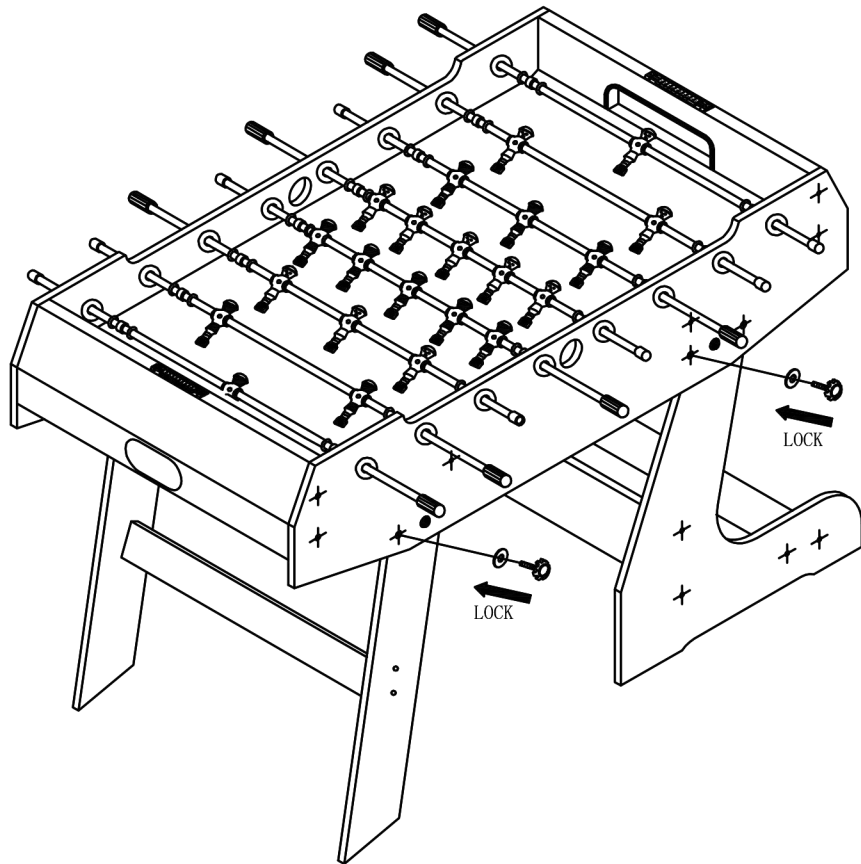

FIGURE 9

48" Folding Foosball Table

Assembly Instructions

PARTS IDENTIFIER

HARDWARE

<p>H1</p>  <p>1/4"×1-1/4"BOLT 8pcs</p>	<p>H2</p>  <p>1/4"FLAT WASHER 8pcs</p>	<p>H3</p>  <p>T4*40mm ROUND HEAD SCREW 16pcs</p>	<p>H4</p>  <p>5/16"×1-1/4"BOLT 4pcs</p>
<p>H5</p>  <p>5/16"WASHER 12pcs</p>	<p>H6</p>  <p>NYLON NUT 4pcs</p>	<p>H7</p>  <p>5/16"×2-1/4"BOLT 4pcs</p>	<p>H8</p>  <p>1" FLAT HEAD PHILLIPS SCREW 4pcs</p>
<p>P1</p>  <p>SIDE PANEL 2pcs</p>	<p>P2</p>  <p>END PANEL 2pcs</p>	<p>P3</p>  <p>PLAYING FIELD 1pc</p>	<p>P4</p>  <p>PLAY FIELD SUPPORT BRACE 2pcs</p>
<p>P5</p>  <p>LEG 2pcs</p>	<p>P6</p>  <p>LEG 2pcs</p>	<p>P7</p>  <p>LEG END PANELS 3pcs</p>	<p>P8</p>  <p>SLIDE SCORER 2pcs</p>
<p>A1</p>  <p>SOCCER BALL 2pcs</p>	<p>A2</p>  <p>TOOL 1pcs</p>	<p>A3</p>  <p>TOOL 1pc</p>	

FIGURE 8

FIGURE 7

PARTS IDENTIFIER

ASSEMBLY PARTS

<p>R1</p>  <p>3 PLAYERS ROD 4PCS</p>	<p>R2</p>  <p>2 PLAYERS ROD 2PCS</p>	<p>R3</p>  <p>5 PLAYERS ROD 2PCS</p>	<p>R4</p>  <p>SLEEVE 4PCS</p>
<p>R5</p>  <p>AWAY MEN 11PCS</p>	<p>R6</p>  <p>HOME MEN 11PCS</p>	<p>R7</p>  <p>RUBBER ROD BUSHING 16PCS</p>	<p>R8</p>  <p>T4×18MM BOLT 26PCS</p>
<p>R9</p>  <p>ROD HANDLE 8PCS</p>	<p>R10</p>  <p>ROD END CAP 8PCS</p>	<p>R11</p>  <p>WASHER 16PCS</p>	