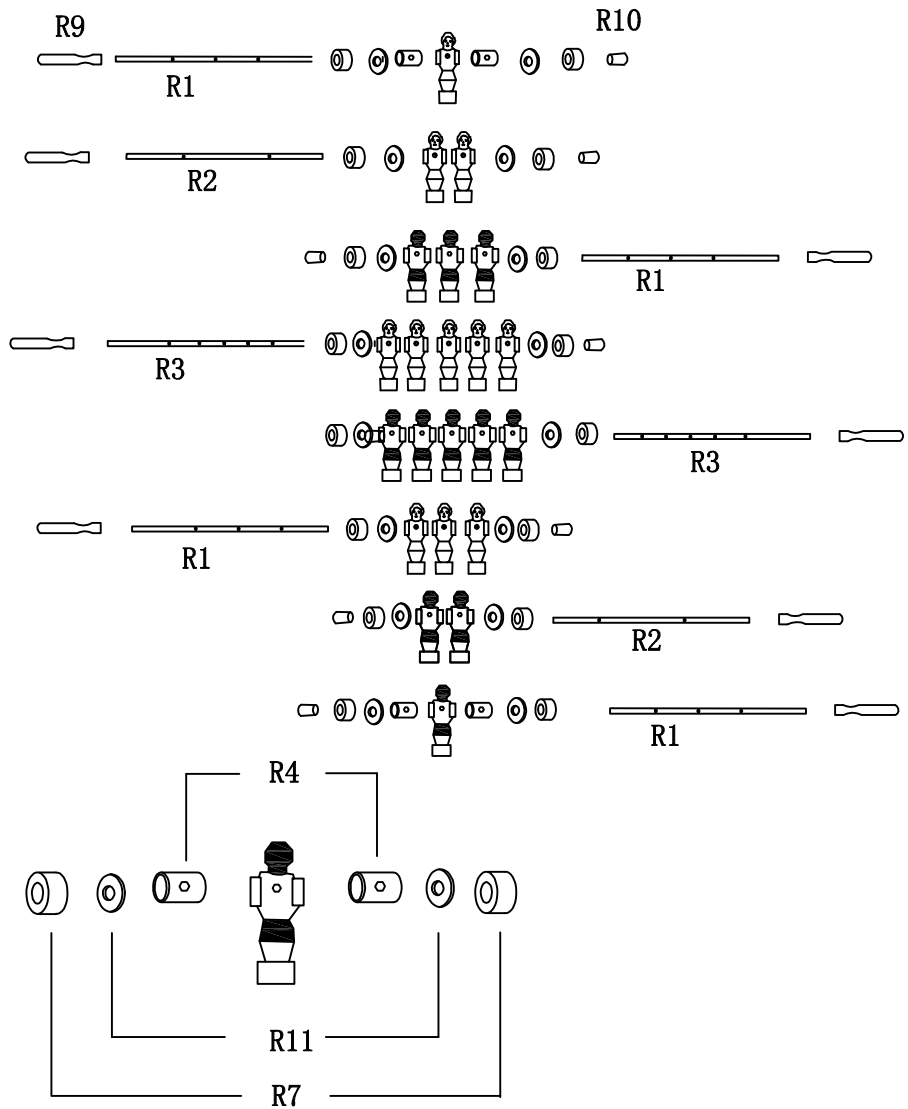

FIGURE 9

48" Folding Foosball Table

Assembly Instructions

PARTS IDENTIFIER

HARDWARE

<p>H1</p>  <p>1/4"×1-1/4"BOLT 8pcs</p>	<p>H2</p>  <p>1/4"FLAT WASHER 8pcs</p>	<p>H3</p>  <p>T4*40mm ROUND HEAD SCREW 16pcs</p>	<p>H4</p>  <p>5/16"×1-1/4"BOLT 4pcs</p>
<p>H5</p>  <p>5/16"WASHER 12pcs</p>	<p>H6</p>  <p>NYLON NUT 4pcs</p>	<p>H7</p>  <p>5/16"×2-1/4"BOLT 4pcs</p>	<p>H8</p>  <p>1" FLAT HEAD PHILLIPS SCREW 4pcs</p>
<p>P1</p>  <p>SIDE PANEL 2pcs</p>	<p>P2</p>  <p>END PANEL 2pcs</p>	<p>P3</p>  <p>PLAYING FIELD 1pc</p>	<p>P4</p>  <p>PLAY FIELD SUPPORT BRACE 2pcs</p>
<p>P5</p>  <p>LEG 2pcs</p>	<p>P6</p>  <p>LEG 2pcs</p>	<p>P7</p>  <p>LEG END PANELS 3pcs</p>	<p>P8</p>  <p>SLIDE SCORER 2pcs</p>
<p>A1</p>  <p>SOCCER BALL 2pcs</p>	<p>A2</p>  <p>TOOL 1pcs</p>	<p>A3</p>  <p>TOOL 1pc</p>	

FIGURE 8

FIGURE 7

PARTS IDENTIFIER

ASSEMBLY PARTS

<p>R1</p>  <p>3 PLAYERS ROD 4PCS</p>	<p>R2</p>  <p>2 PLAYERS ROD 2PCS</p>	<p>R3</p>  <p>5 PLAYERS ROD 2PCS</p>	<p>R4</p>  <p>SLEEVE 4PCS</p>
<p>R5</p>  <p>AWAY MEN 11PCS</p>	<p>R6</p>  <p>HOME MEN 11PCS</p>	<p>R7</p>  <p>RUBBER ROD BUSHING 16PCS</p>	<p>R8</p>  <p>T4×18MM BOLT 26PCS</p>
<p>R9</p>  <p>ROD HANDLE 8PCS</p>	<p>R10</p>  <p>ROD END CAP 8PCS</p>	<p>R11</p>  <p>WASHER 16PCS</p>	

FIGURE 1A

FIGURE 1B

FIGURE 6

FIGURE 5

FIGURE 2

FIGURE 3

FIGURE 4