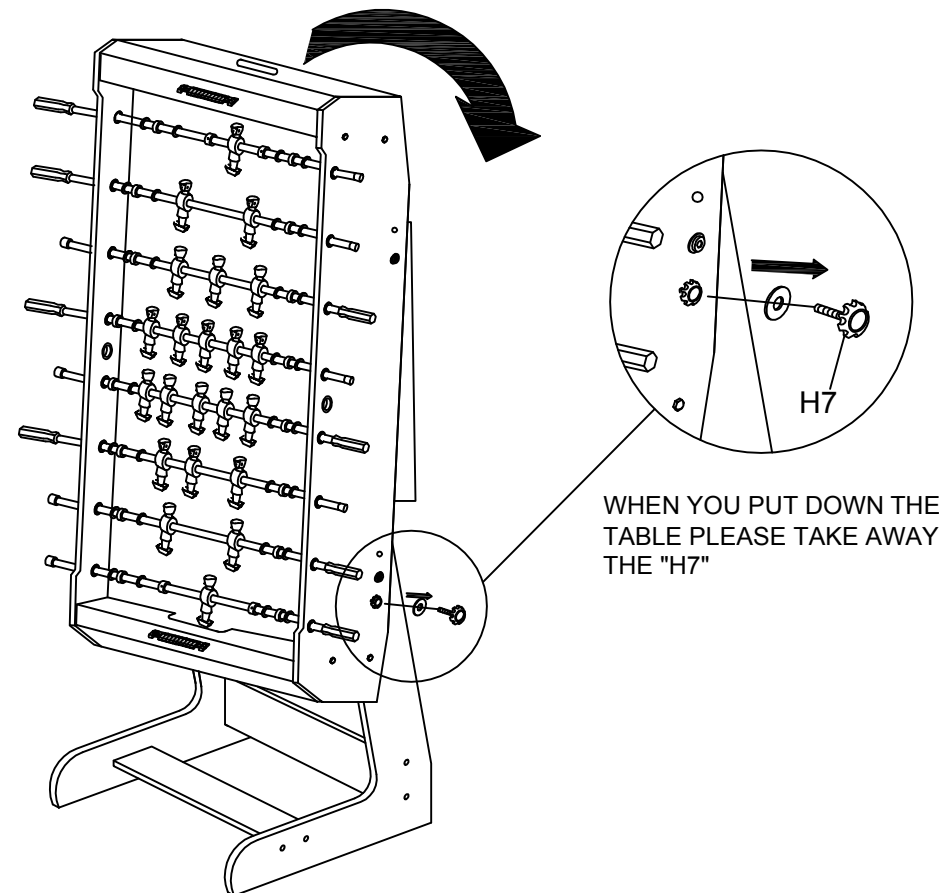

FIGURE 9

48" Folding Foosball Table

Assembly Instructions

PARTS IDENTIFIER

HARDWARE

<p>H1</p>  <p>1/4"×1-1/4"BOLT 8pcs</p>	<p>H2</p>  <p>1/4"FLAT WASHER 8pcs</p>	<p>H3</p>  <p>T4*40mm ROUND HEAD SCREW 16pcs</p>	<p>H4</p>  <p>5/16"×1-1/4"BOLT 4pcs</p>
<p>H5</p>  <p>5/16"WASHER 12pcs</p>	<p>H6</p>  <p>NYLON NUT 4pcs</p>	<p>H7</p>  <p>5/16"×2-1/4"BOLT 4pcs</p>	<p>H8</p>  <p>1" FLAT HEAD PHILLIPS SCREW 4pcs</p>
<p>P1</p>  <p>SIDE PANEL 2pcs</p>	<p>P2</p>  <p>END PANEL 2pcs</p>	<p>P3</p>  <p>PLAYING FIELD 1pc</p>	<p>P4</p>  <p>PLAY FIELD SUPPORT BRACE 2pcs</p>
<p>P5</p>  <p>LEG 2pcs</p>	<p>P6</p>  <p>LEG 2pcs</p>	<p>P7</p>  <p>LEG END PANELS 3pcs</p>	<p>P8</p>  <p>SLIDE SCORER 2pcs</p>
<p>A1</p>  <p>SOCCER BALL 2pcs</p>	<p>A2</p>  <p>TOOL 1pcs</p>	<p>A3</p>  <p>TOOL 1pc</p>	

FIGURE 8

FIGURE 7

PARTS IDENTIFIER

ASSEMBLY PARTS

<p>R1</p>  <p>3 PLAYERS ROD 4PCS</p>	<p>R2</p>  <p>2 PLAYERS ROD 2PCS</p>	<p>R3</p>  <p>5 PLAYERS ROD 2PCS</p>	<p>R4</p>  <p>SLEEVE 4PCS</p>
<p>R5</p>  <p>AWAY MEN 11PCS</p>	<p>R6</p>  <p>HOME MEN 11PCS</p>	<p>R7</p>  <p>RUBBER ROD BUSHING 16PCS</p>	<p>R8</p>  <p>T4×18MM BOLT 26PCS</p>
<p>R9</p>  <p>ROD HANDLE 8PCS</p>	<p>R10</p>  <p>ROD END CAP 8PCS</p>	<p>R11</p>  <p>WASHER 16PCS</p>	