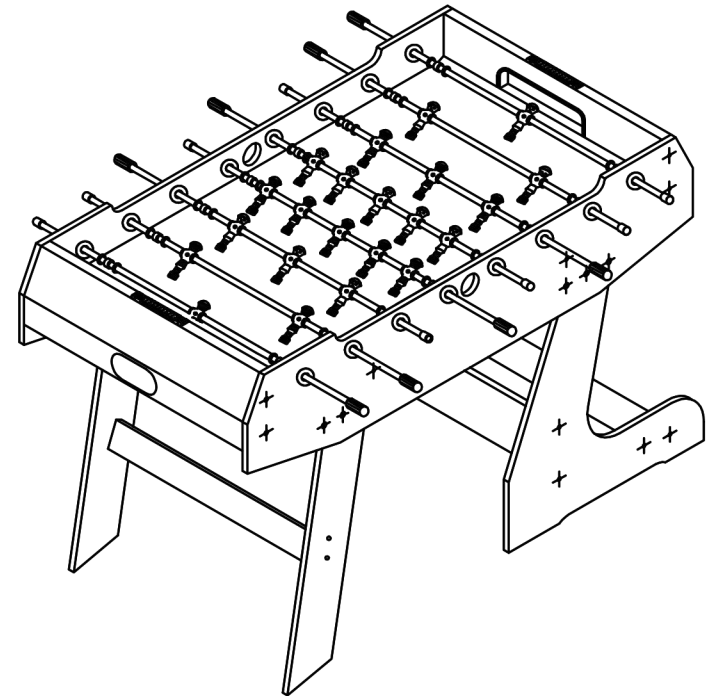

FIGURE 9

48" Folding Foosball Table

Assembly Instructions

PARTS IDENTIFIER

HARDWARE

<p>H1</p>  <p>1/4"×1-1/4"BOLT 8pcs</p>	<p>H2</p>  <p>1/4"FLAT WASHER 8pcs</p>	<p>H3</p>  <p>T4*40mm ROUND HEAD SCREW 16pcs</p>	<p>H4</p>  <p>5/16"×1-1/4"BOLT 4pcs</p>
<p>H5</p>  <p>5/16"WASHER 12pcs</p>	<p>H6</p>  <p>NYLON NUT 4pcs</p>	<p>H7</p>  <p>5/16"×2-1/4"BOLT 4pcs</p>	<p>H8</p>  <p>1" FLAT HEAD PHILLIPS SCREW 4pcs</p>
<p>P1</p>  <p>SIDE PANEL 2pcs</p>	<p>P2</p>  <p>END PANEL 2pcs</p>	<p>P3</p>  <p>PLAYING FIELD 1pc</p>	<p>P4</p>  <p>PLAY FIELD SUPPORT BRACE 2pcs</p>
<p>P5</p>  <p>LEG 2pcs</p>	<p>P6</p>  <p>LEG 2pcs</p>	<p>P7</p>  <p>LEG END PANELS 3pcs</p>	<p>P8</p>  <p>SLIDE SCORER 2pcs</p>
<p>A1</p>  <p>SOCCER BALL 2pcs</p>	<p>A2</p>  <p>TOOL 1pcs</p>	<p>A3</p>  <p>TOOL 1pc</p>	

FIGURE 8

FIGURE 7

PARTS IDENTIFIER

ASSEMBLY PARTS

<p>R1</p>  <p>3 PLAYERS ROD 4PCS</p>	<p>R2</p>  <p>2 PLAYERS ROD 2PCS</p>	<p>R3</p>  <p>5 PLAYERS ROD 2PCS</p>	<p>R4</p>  <p>SLEEVE 4PCS</p>
<p>R5</p>  <p>AWAY MEN 11PCS</p>	<p>R6</p>  <p>HOME MEN 11PCS</p>	<p>R7</p>  <p>RUBBER ROD BUSHING 16PCS</p>	<p>R8</p>  <p>T4×18MM BOLT 26PCS</p>
<p>R9</p>  <p>ROD HANDLE 8PCS</p>	<p>R10</p>  <p>ROD END CAP 8PCS</p>	<p>R11</p>  <p>WASHER 16PCS</p>	