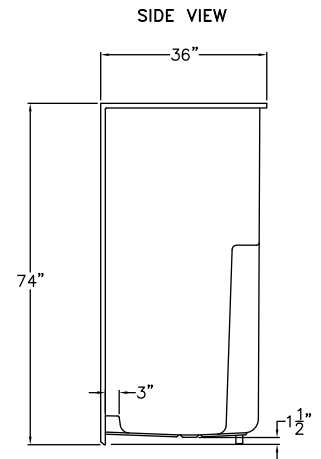

S642
42" x 36" x 74"

FEATURES

FINISH	PRODUCT	PIECES	WALL
AcrylX™	Shower	One	Smooth

OPTIONS

WHIRLPOOL	STANDARD COLOR	ACCESSORIES
No	White, Bone, Biscuit	Drain

TECHNICAL INFORMATION

WT	LOAD FACTOR	HANDED BY	CODES
105	0.75	Center Drain	ANSI 124.1, UPC

AVAILABILITY ■

Due to the nature of the materials, dimensions may vary $\pm 1/2"$.