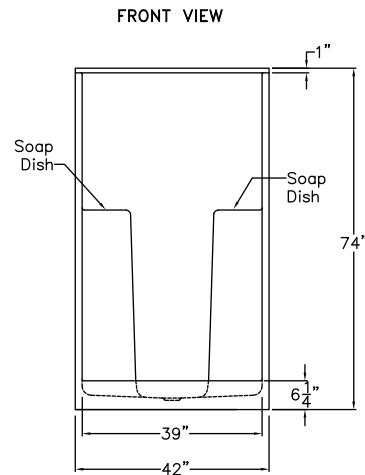

S642
42" x 36" x 74"

FEATURES

FINISH	PRODUCT	PIECES	WALL
AcrylX™	Shower	One	Smooth

OPTIONS

WHIRLPOOL	STANDARD COLOR	ACCESSORIES
No	White, Bone, Biscuit	Drain

TECHNICAL INFORMATION

WT	LOAD FACTOR	HANDED BY	CODES
105	0.75	Center Drain	ANSI 124.1, UPC

AVAILABILITY ■

Due to the nature of the materials, dimensions may vary $\pm 1/2"$.