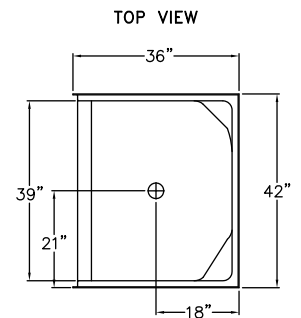

S642
42" x 36" x 74"

FEATURES

FINISH	PRODUCT	PIECES	WALL
AcrylX™	Shower	One	Smooth

OPTIONS

WHIRLPOOL	STANDARD COLOR	ACCESSORIES
No	White, Bone, Biscuit	Drain

TECHNICAL INFORMATION

WT	LOAD FACTOR	HANDED BY	CODES
105	0.75	Center Drain	ANSI 124.1, UPC

AVAILABILITY ■

Due to the nature of the materials, dimensions may vary $\pm 1/2"$.