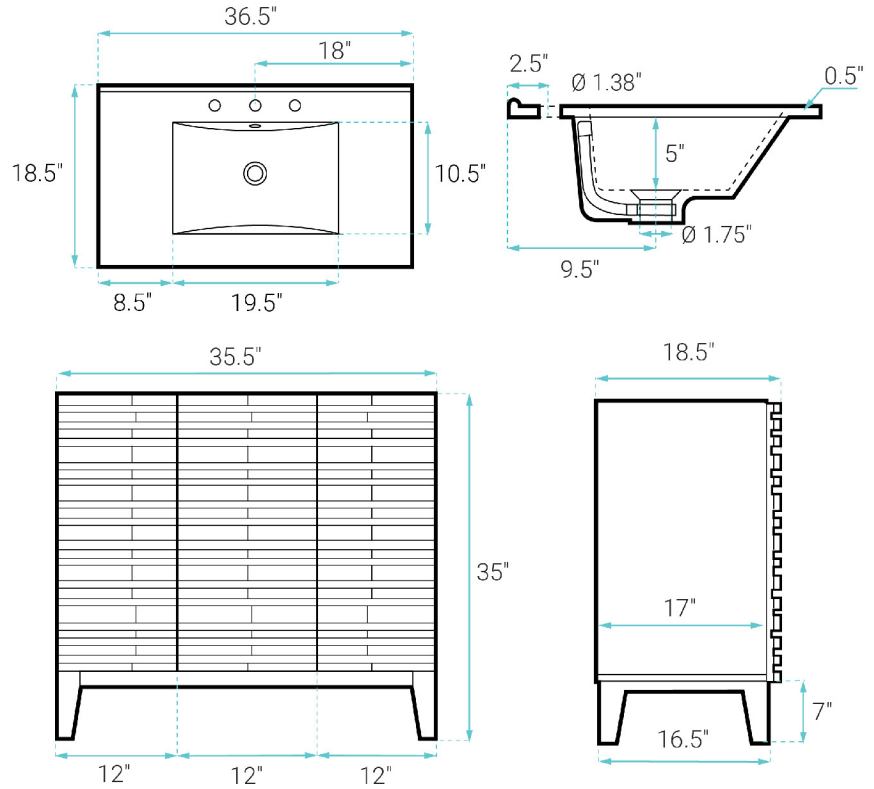

Cascade

Swiss Madison®
well made forever

Freestanding Vanity

SM-BV471W-3MB

FEATURES:

- Sleek, freestanding design
- Glazed ceramic, single sink
- Standard 1.75" drain hole
- Standard 1.38" faucet hole
- Chrome-finish overflow
- Wooden legs

INSTALLATION:

Freestanding, assembly required

COLORS & FINISHES:

- Natural Oak: SM-BV471
- White Oak: SM-BV471W
- Black: SM-BV471B
- Brown Oak: SM-BV471BK

SPECIFICATIONS:

N.W: 91 lb.

W: 36.5" x D: 18.5" x H: 35.5"

Inner Sink: D: 10.5" x W: 19.5" x H: 5"

INCLUDED PARTS:

- Cabinet: SM-BV471W-C
- Sink: SM-VT336-3MB

REQUIRED PARTS:

- Sink Drain*
- Drain Trap*
- Faucet*
- Water Supply Lines

*Sold Separately by Swiss Madison